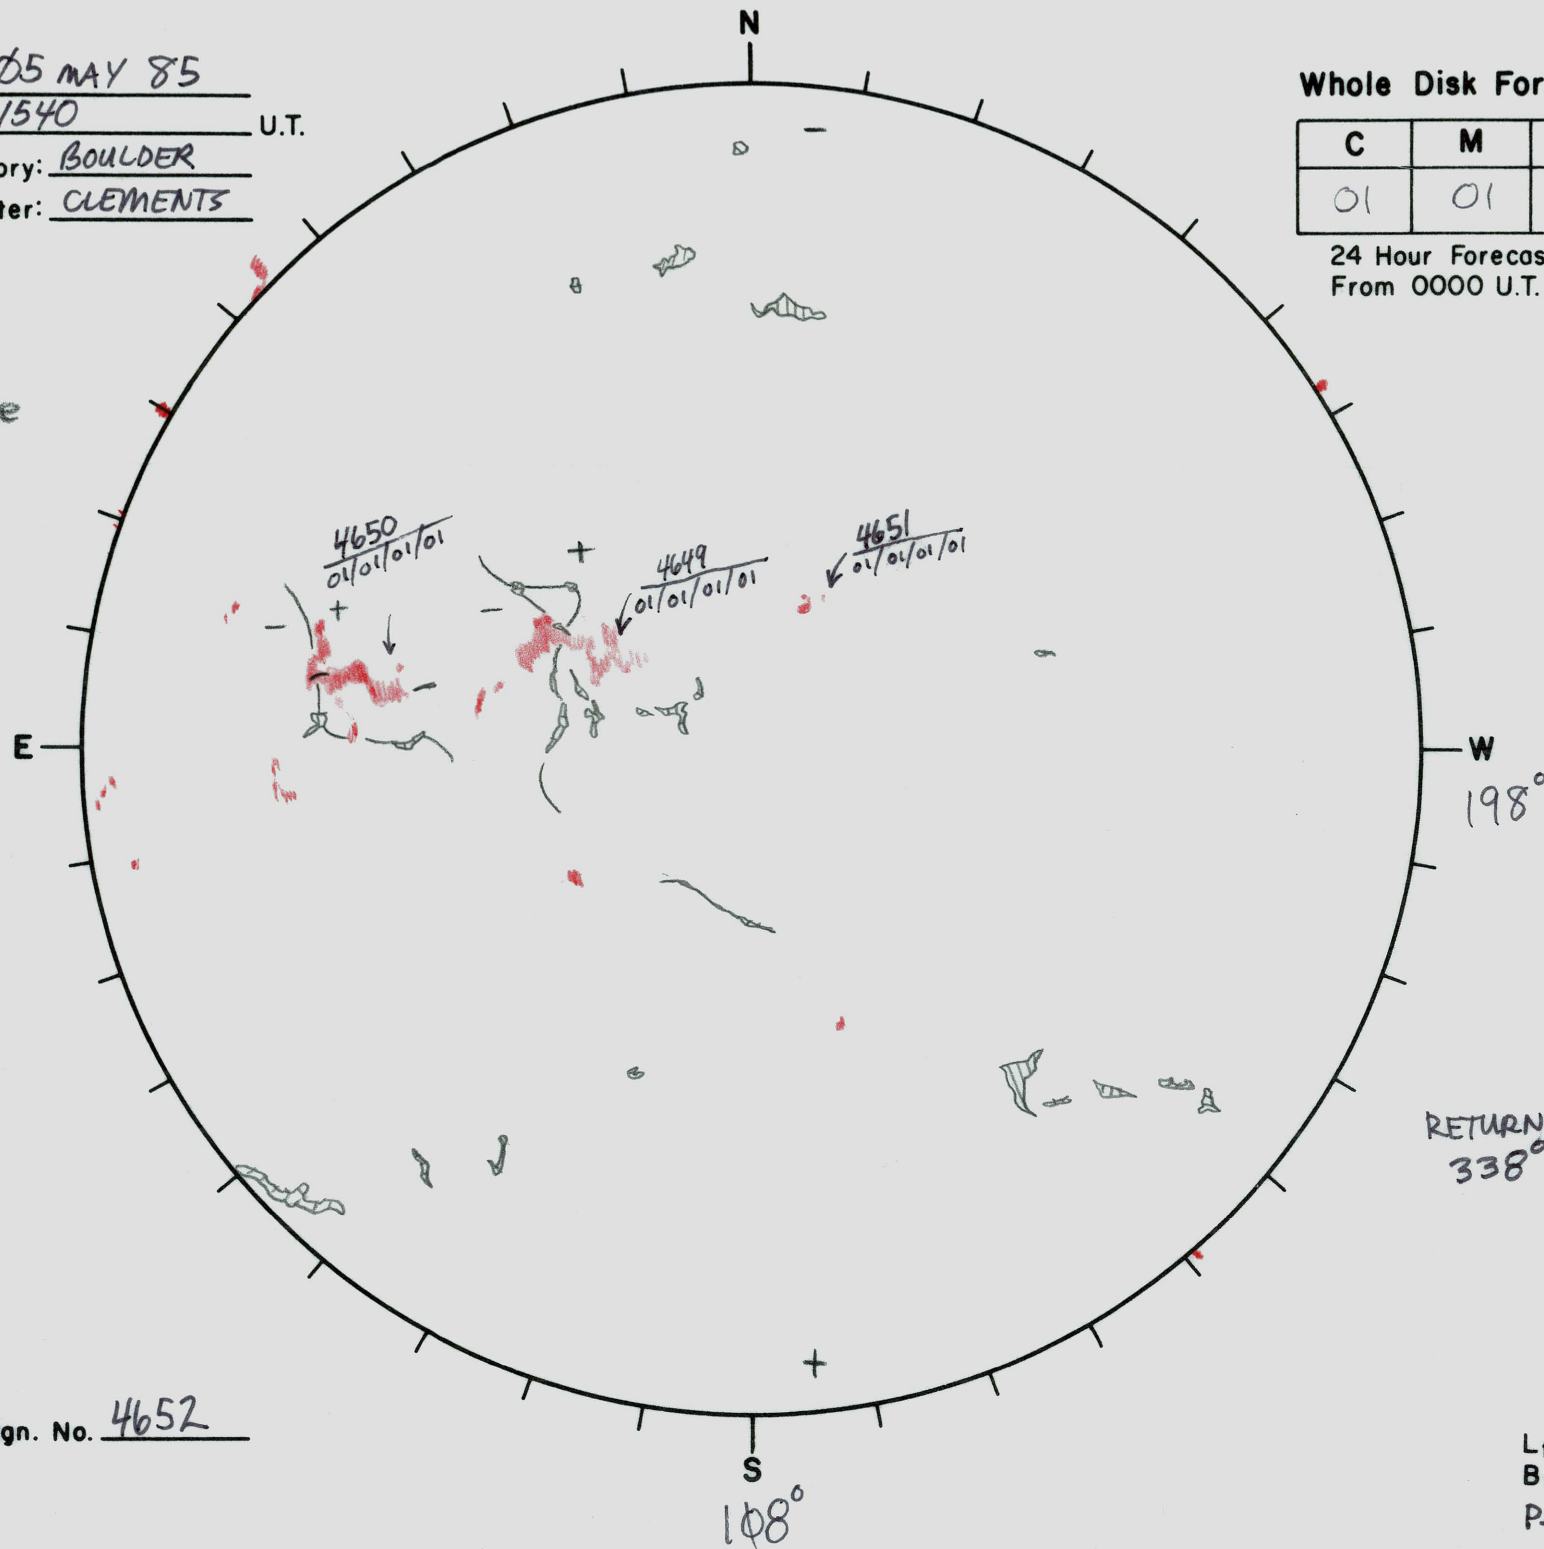

Date: 05 MAY 85  
 Time: 1540 U.T.  
 Observatory: BOULDER  
 Forecaster: CLEMENTS

Whole Disk Forecast

C	M	X	P
01	01	01	01

24 Hour Forecast  
 From 0000 U.T. to 0000 U.T.

BOULDER H &  
 SEEING FAIR  
 NO K/P MAG  
 NO 10830 He

Next Rgn. No. 4652

$L_{\uparrow}$  108.2  
 $B_{\uparrow}$  -3.7  
 $P_{\uparrow}$  -23.3