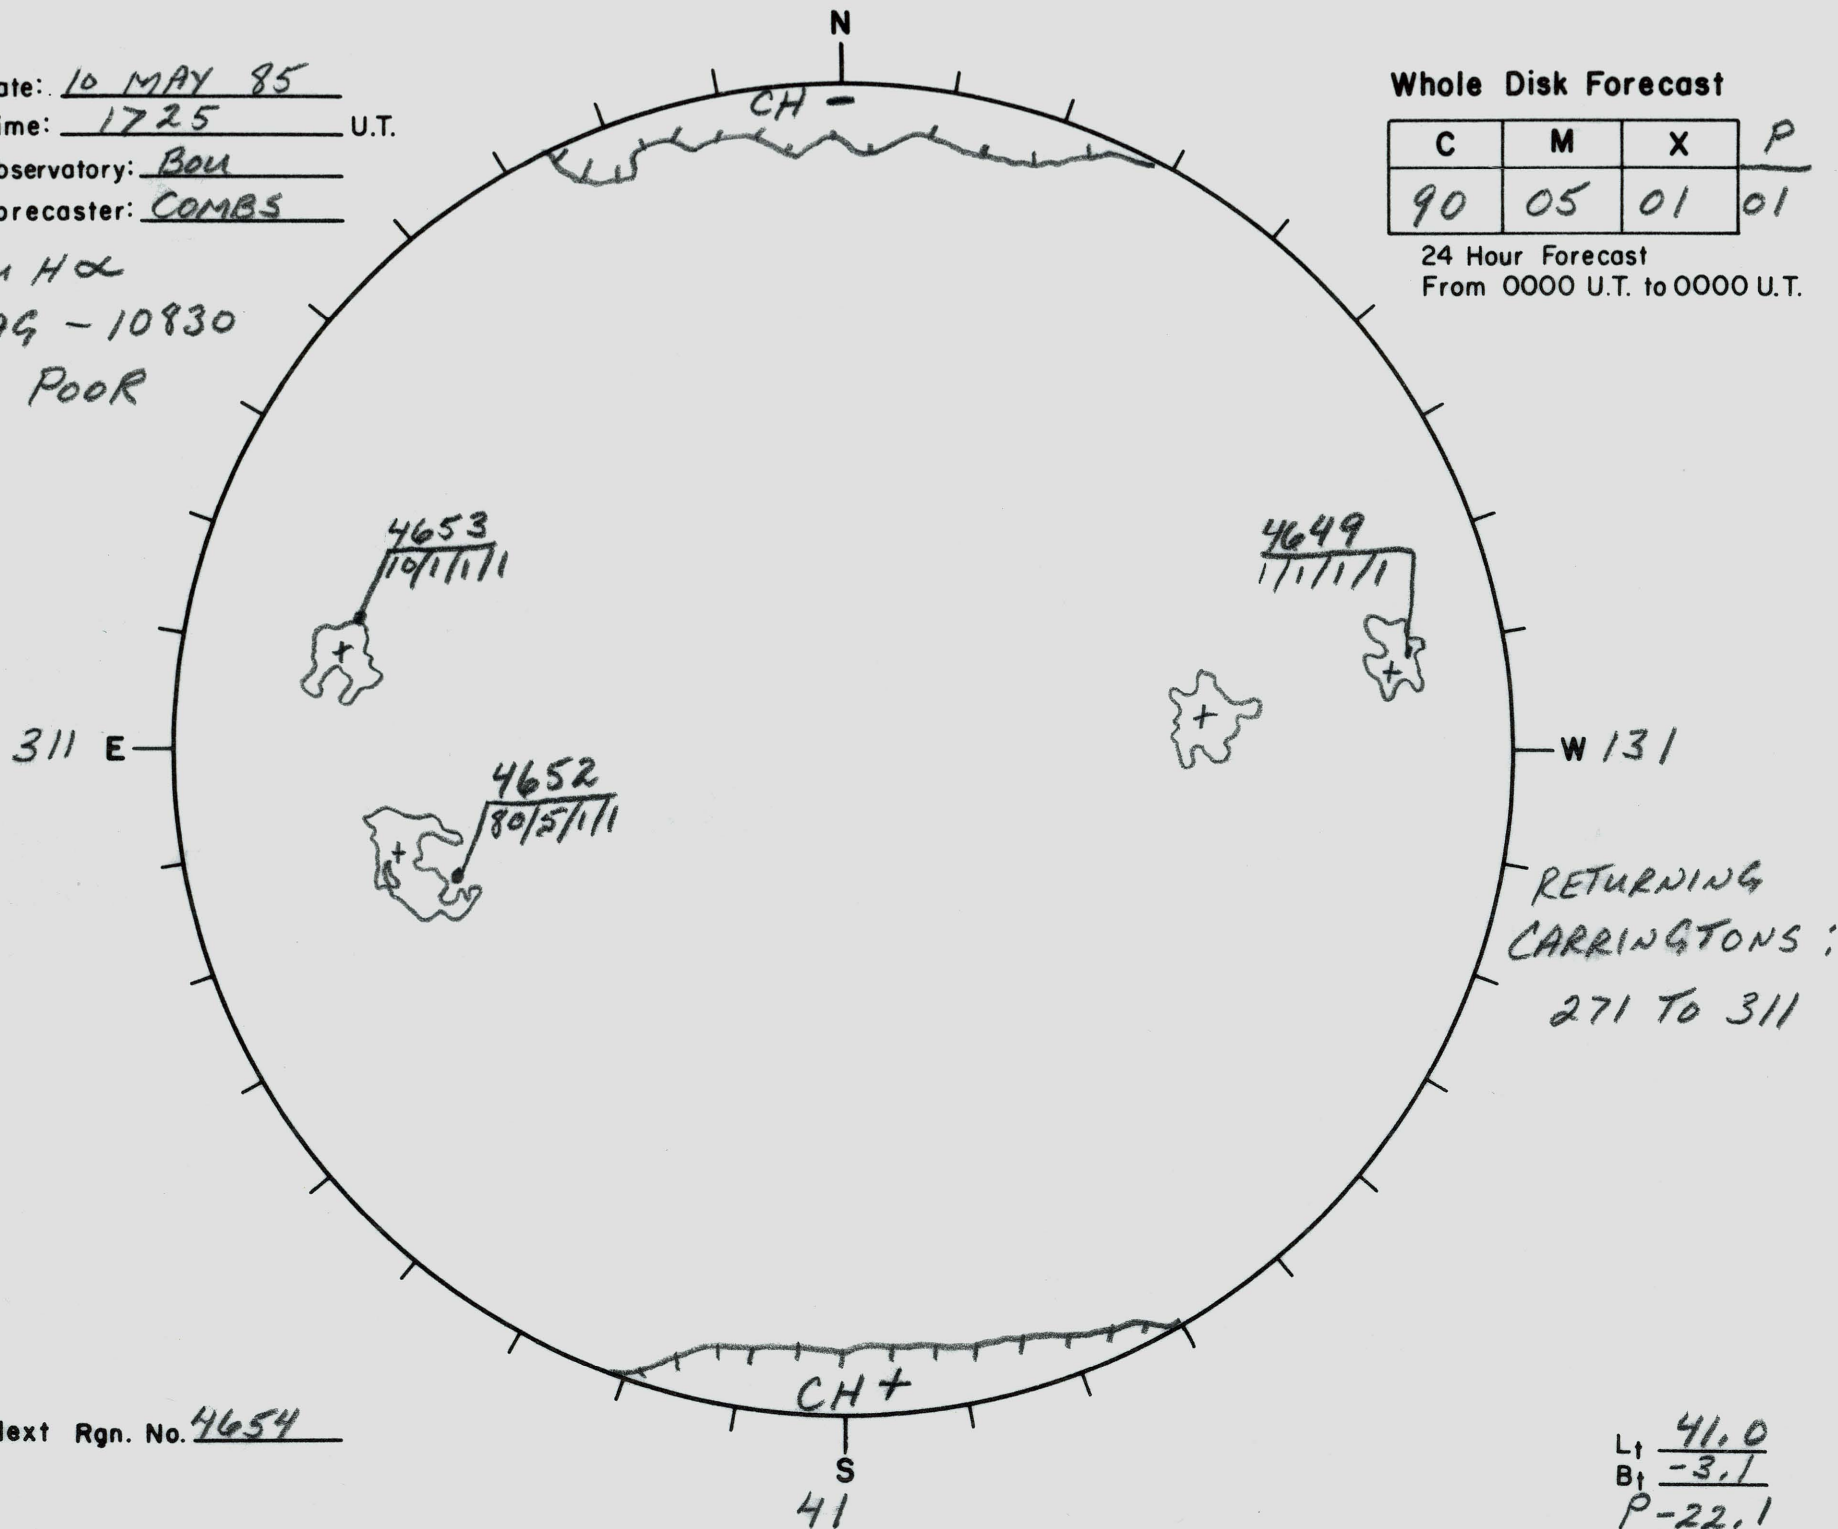

Date: 10 MAY 85  
 Time: 1725 U.T.  
 Observatory: BOU  
 Forecaster: COMBS

Whole Disk Forecast

C	M	X	P
90	05	01	01

24 Hour Forecast  
 From 0000 U.T. to 0000 U.T.

NO BOU H $\alpha$   
 Kp MAG - 10830  
 SEEING POOR

Next Rgn. No. 4654

L<sub>t</sub> 41.0  
 B<sub>t</sub> -3.1  
 P -22.1