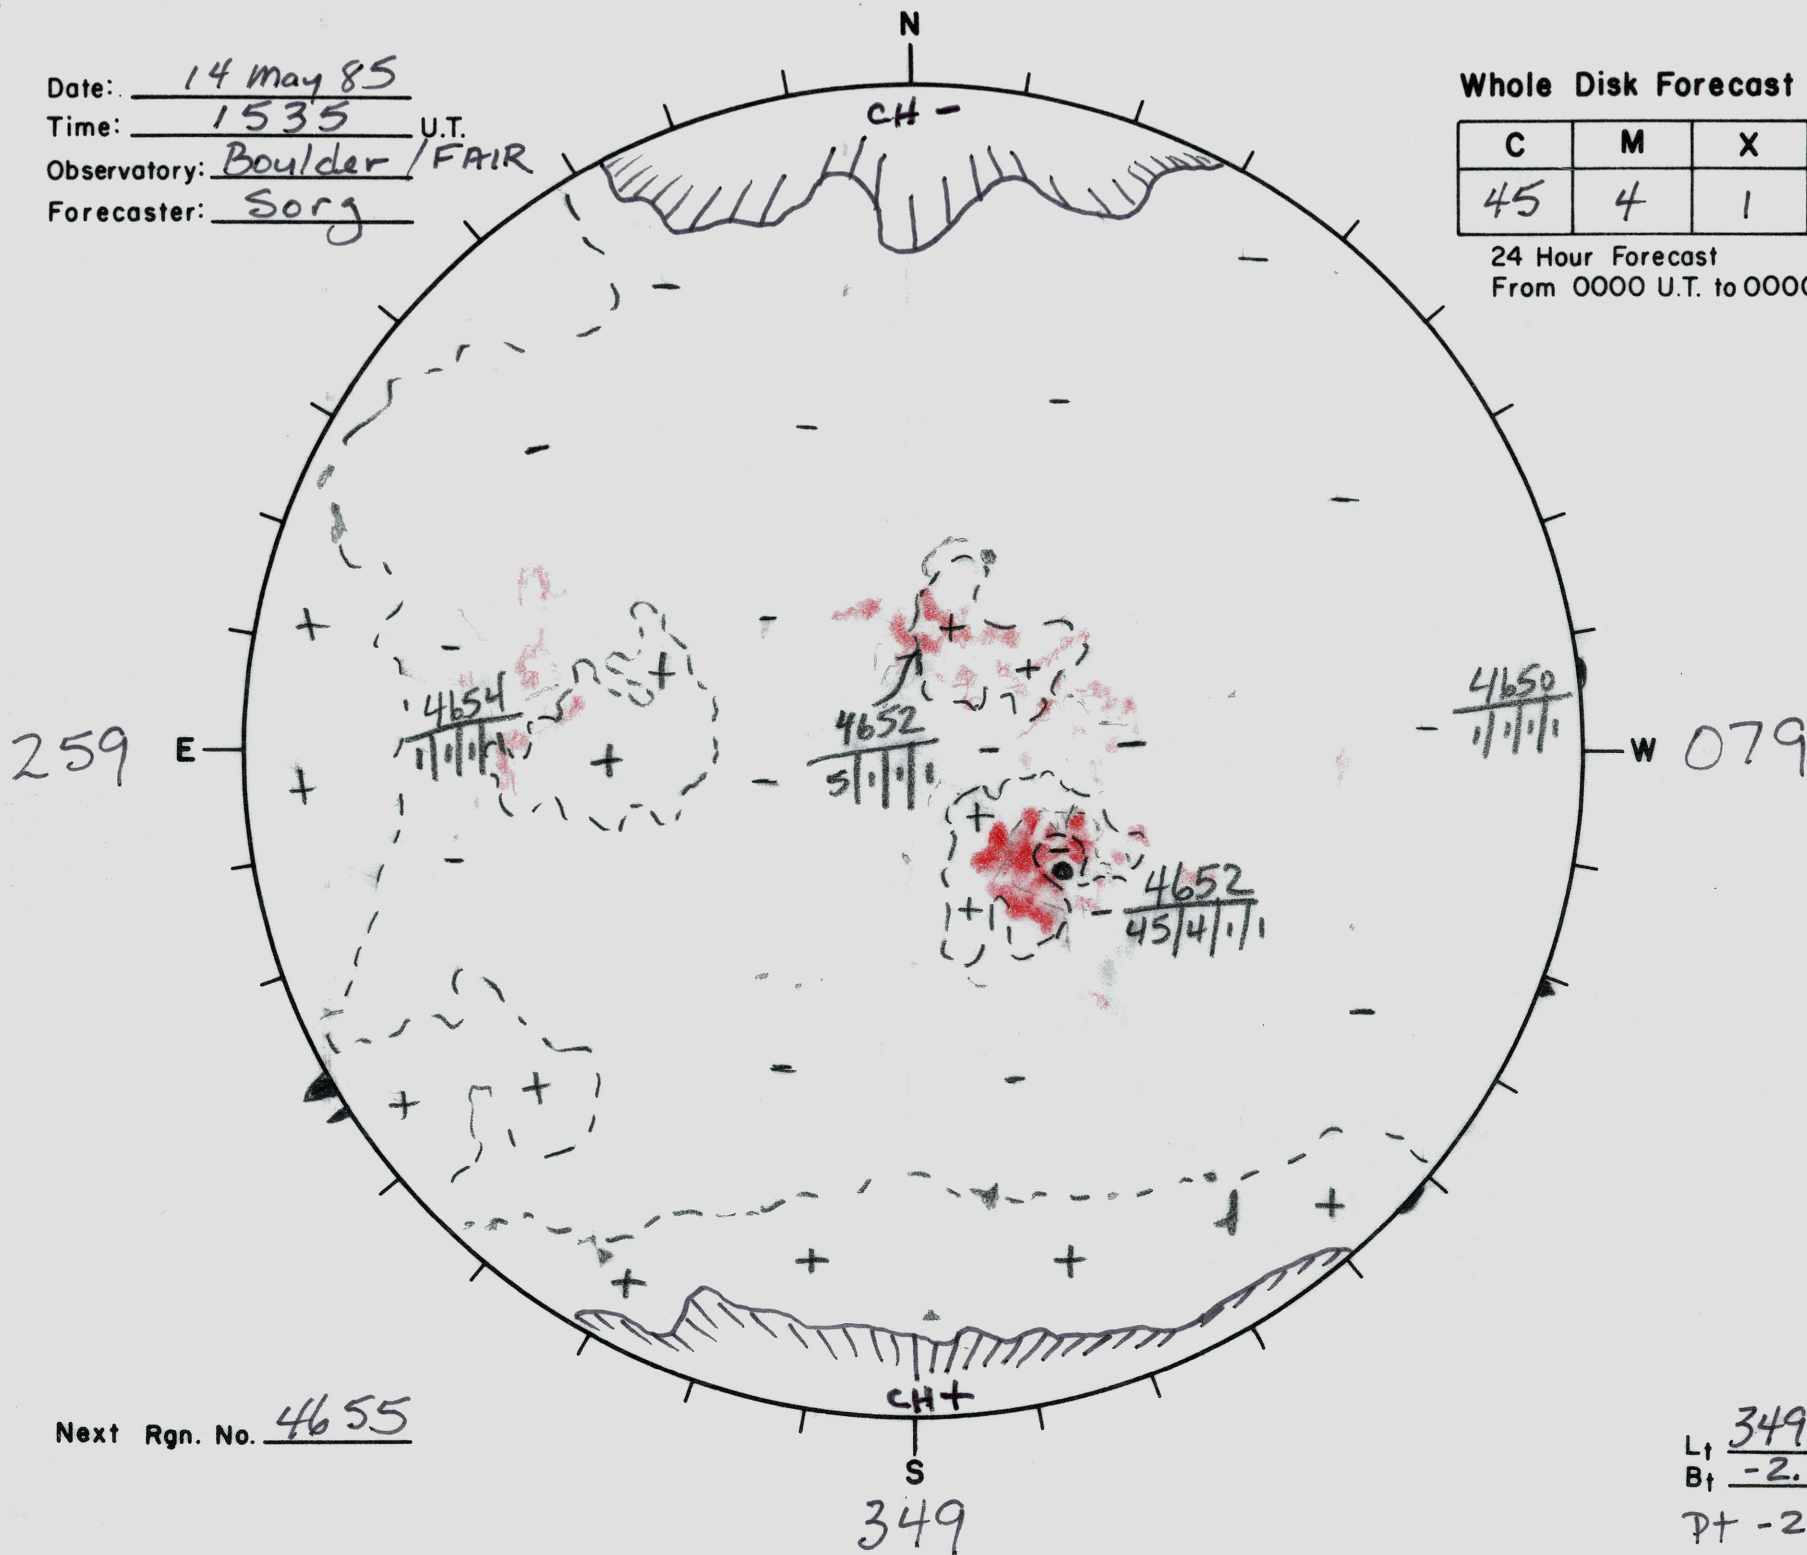

Date: 14 May 85
 Time: 1535 U.T.
 Observatory: Boulder / FAIR
 Forecaster: Sorg

Whole Disk Forecast

C	M	X	P
45	4	1	1

24 Hour Forecast
 From 0000 U.T. to 0000 U.T.

Next Rgn. No. 4655

L_t 349.2
 B_t -2.7
 P_t -21.1