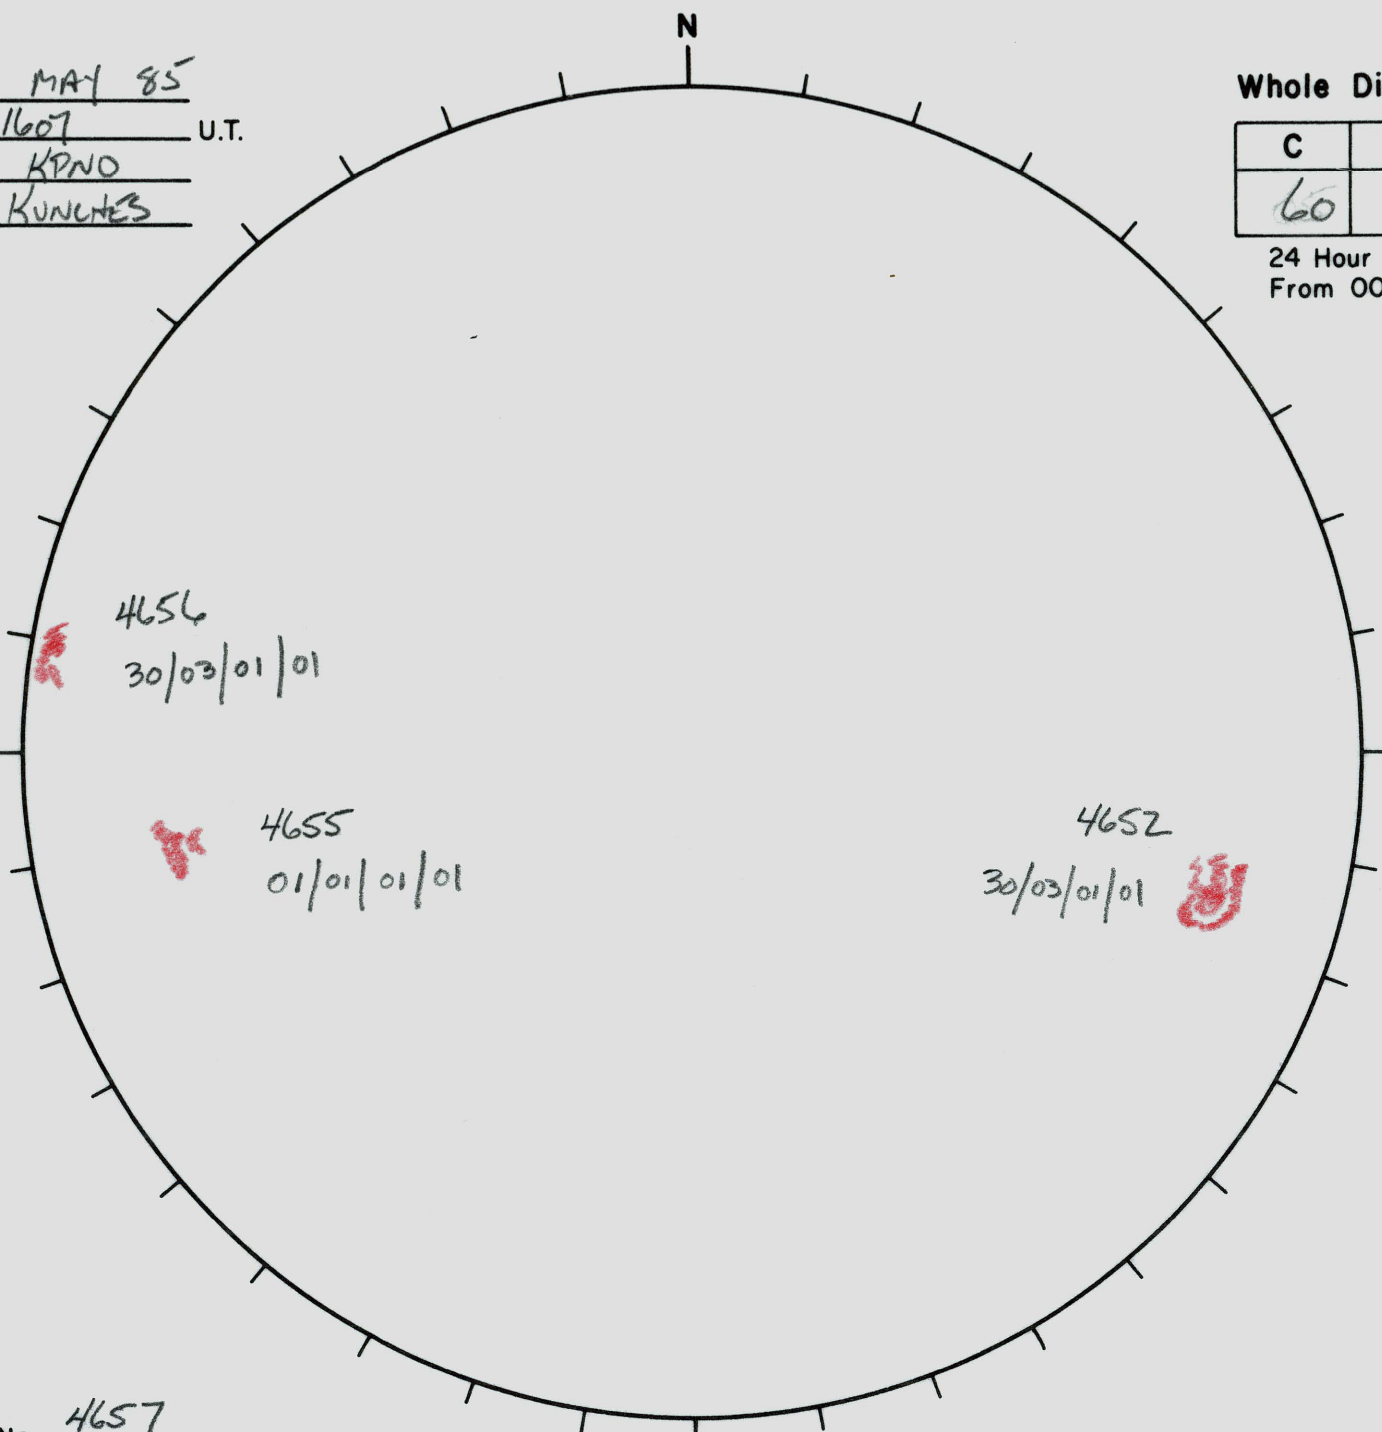

Date: 17 MAY 85  
 Time: 1607 U.T.  
 Observatory: KPNO  
 Forecaster: KUNCHES

Whole Disk Forecast

C	M	X
60	03	01

24 Hour Forecast  
 From 0000 U.T. to 0000 U.T.

NO HA

Next Rgn. No. 4657

L<sub>t</sub> 309  
 B<sub>t</sub> -2.3