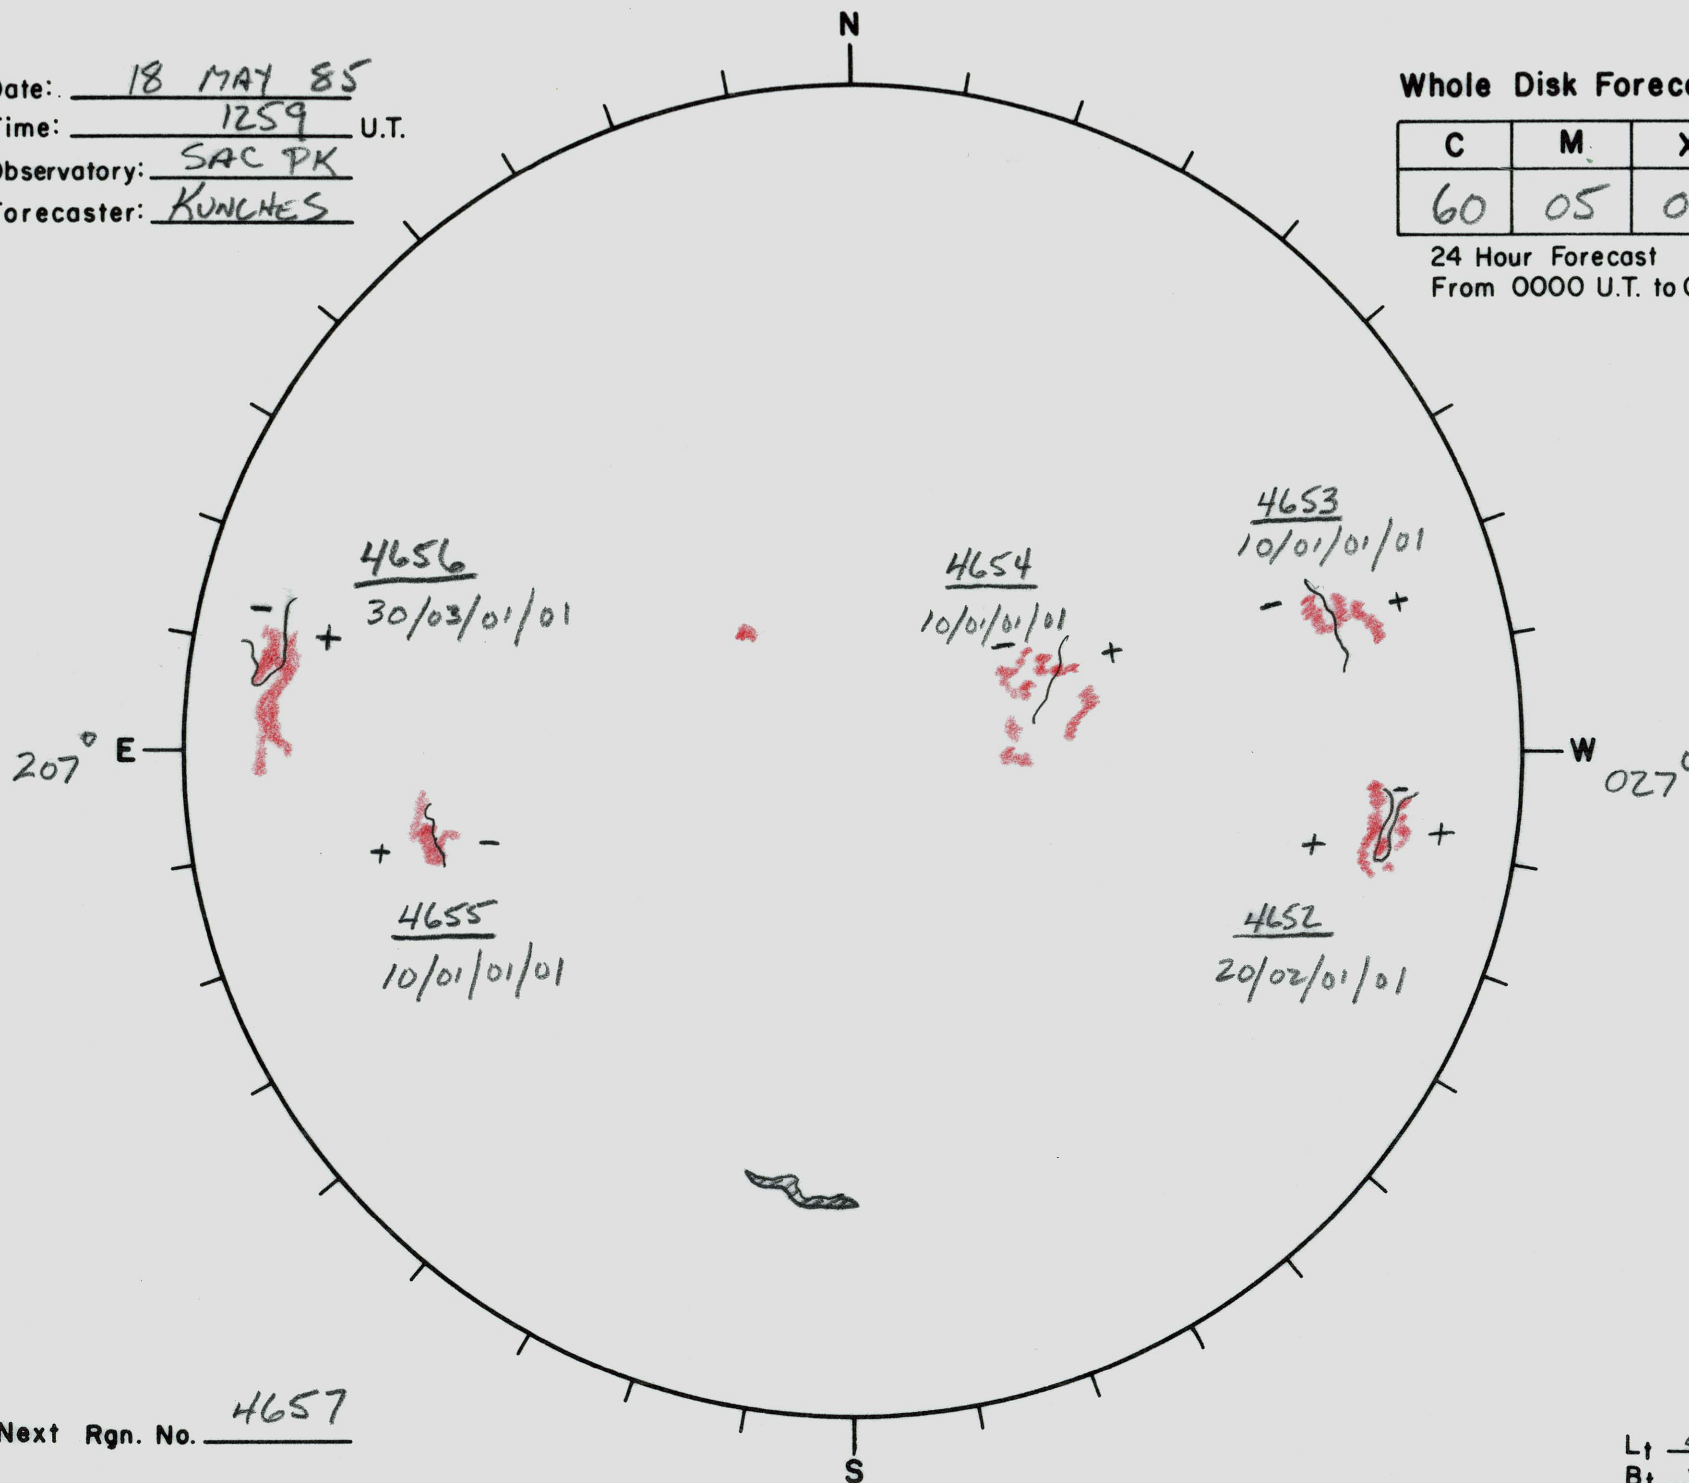

Date: 18 MAY 85
 Time: 1259 U.T.
 Observatory: SAC PK
 Forecaster: KUNHES

Whole Disk Forecast

C	M	X
60	05	01

01

24 Hour Forecast
 From 0000 U.T. to 0000 U.T.

Next Rgn. No. 4657

L† 297°
 B† -2.2°