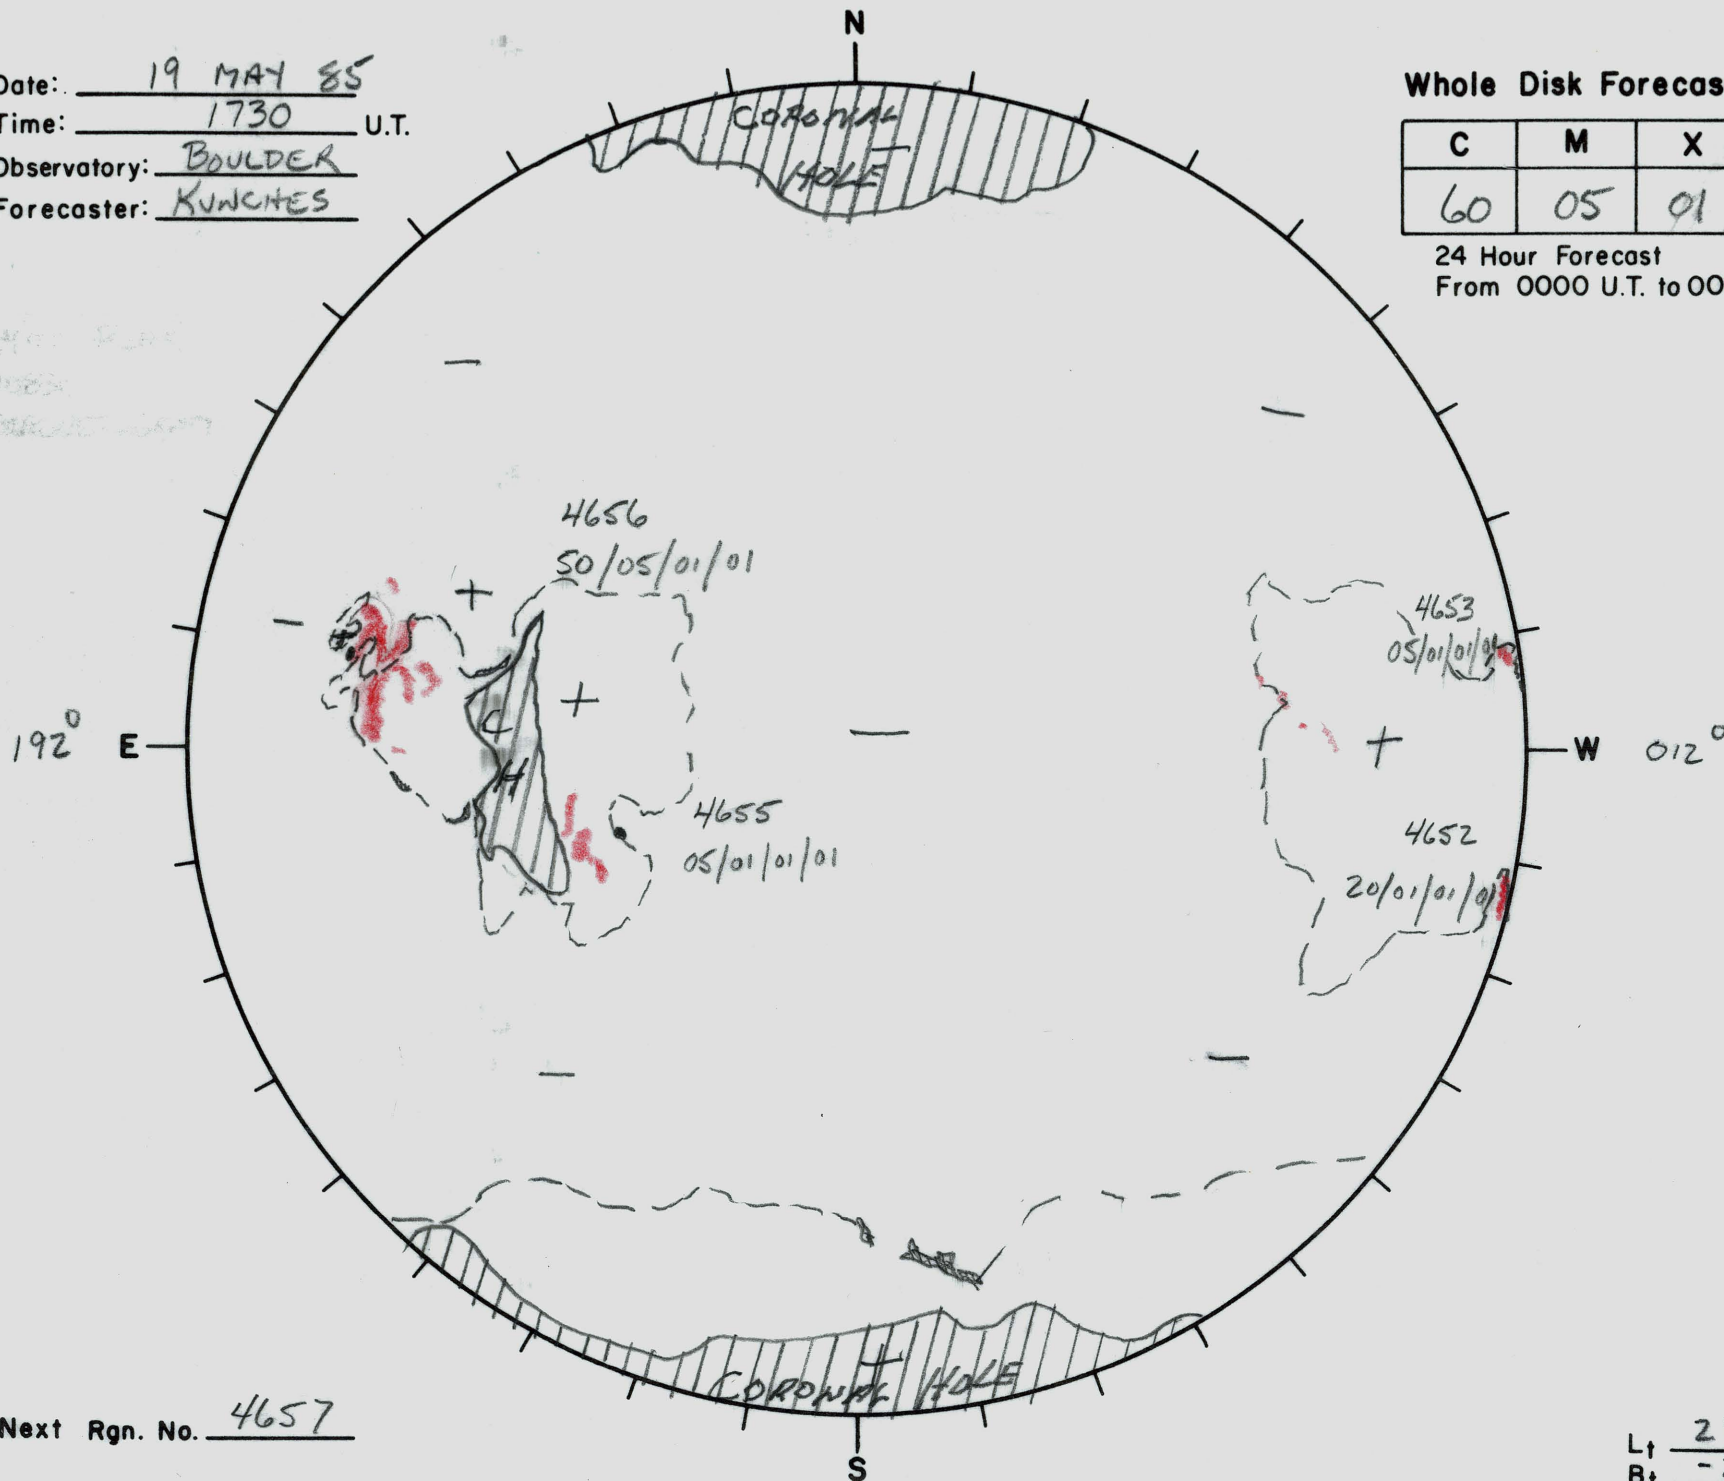

Date: 19 MAY 85
 Time: 1730 U.T.
 Observatory: BOULDER
 Forecaster: KUNICHES

Whole Disk Forecast

C	M	X
60	05	01

24 Hour Forecast
 From 0000 U.T. to 0000 U.T.

Next Rgn. No. 4657

L_t 282
 B_t -2.1