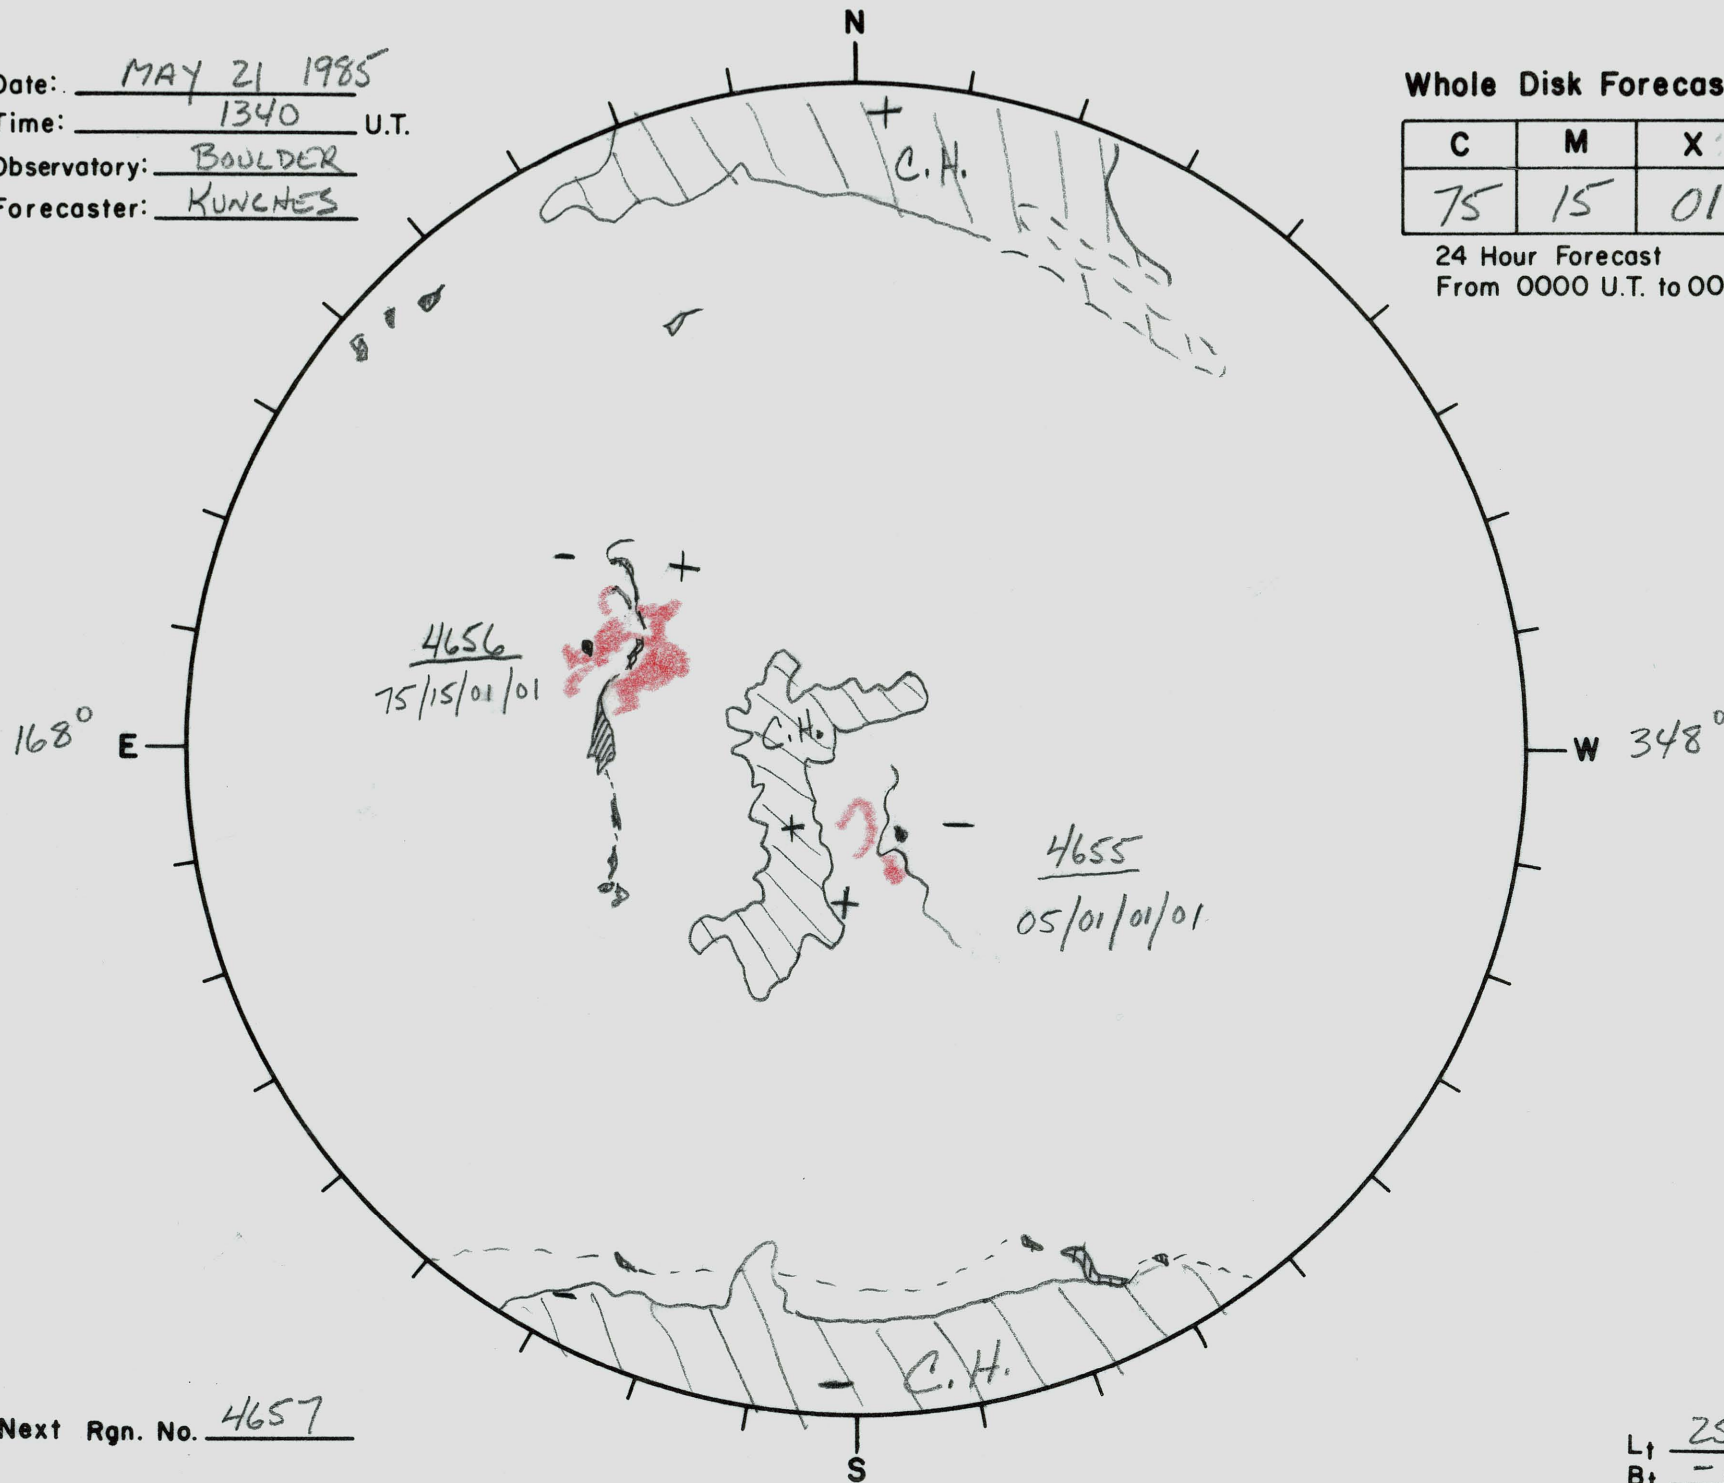

Date: MAY 21 1985  
 Time: 1340 U.T.  
 Observatory: BOULDER  
 Forecaster: KUNCHES

**Whole Disk Forecast**

C	M	X
75	15	01

24 Hour Forecast  
 From 0000 U.T. to 0000 U.T.

Next Rgn. No. 4657

L<sub>t</sub> 258°  
 B<sub>t</sub> -1.9°