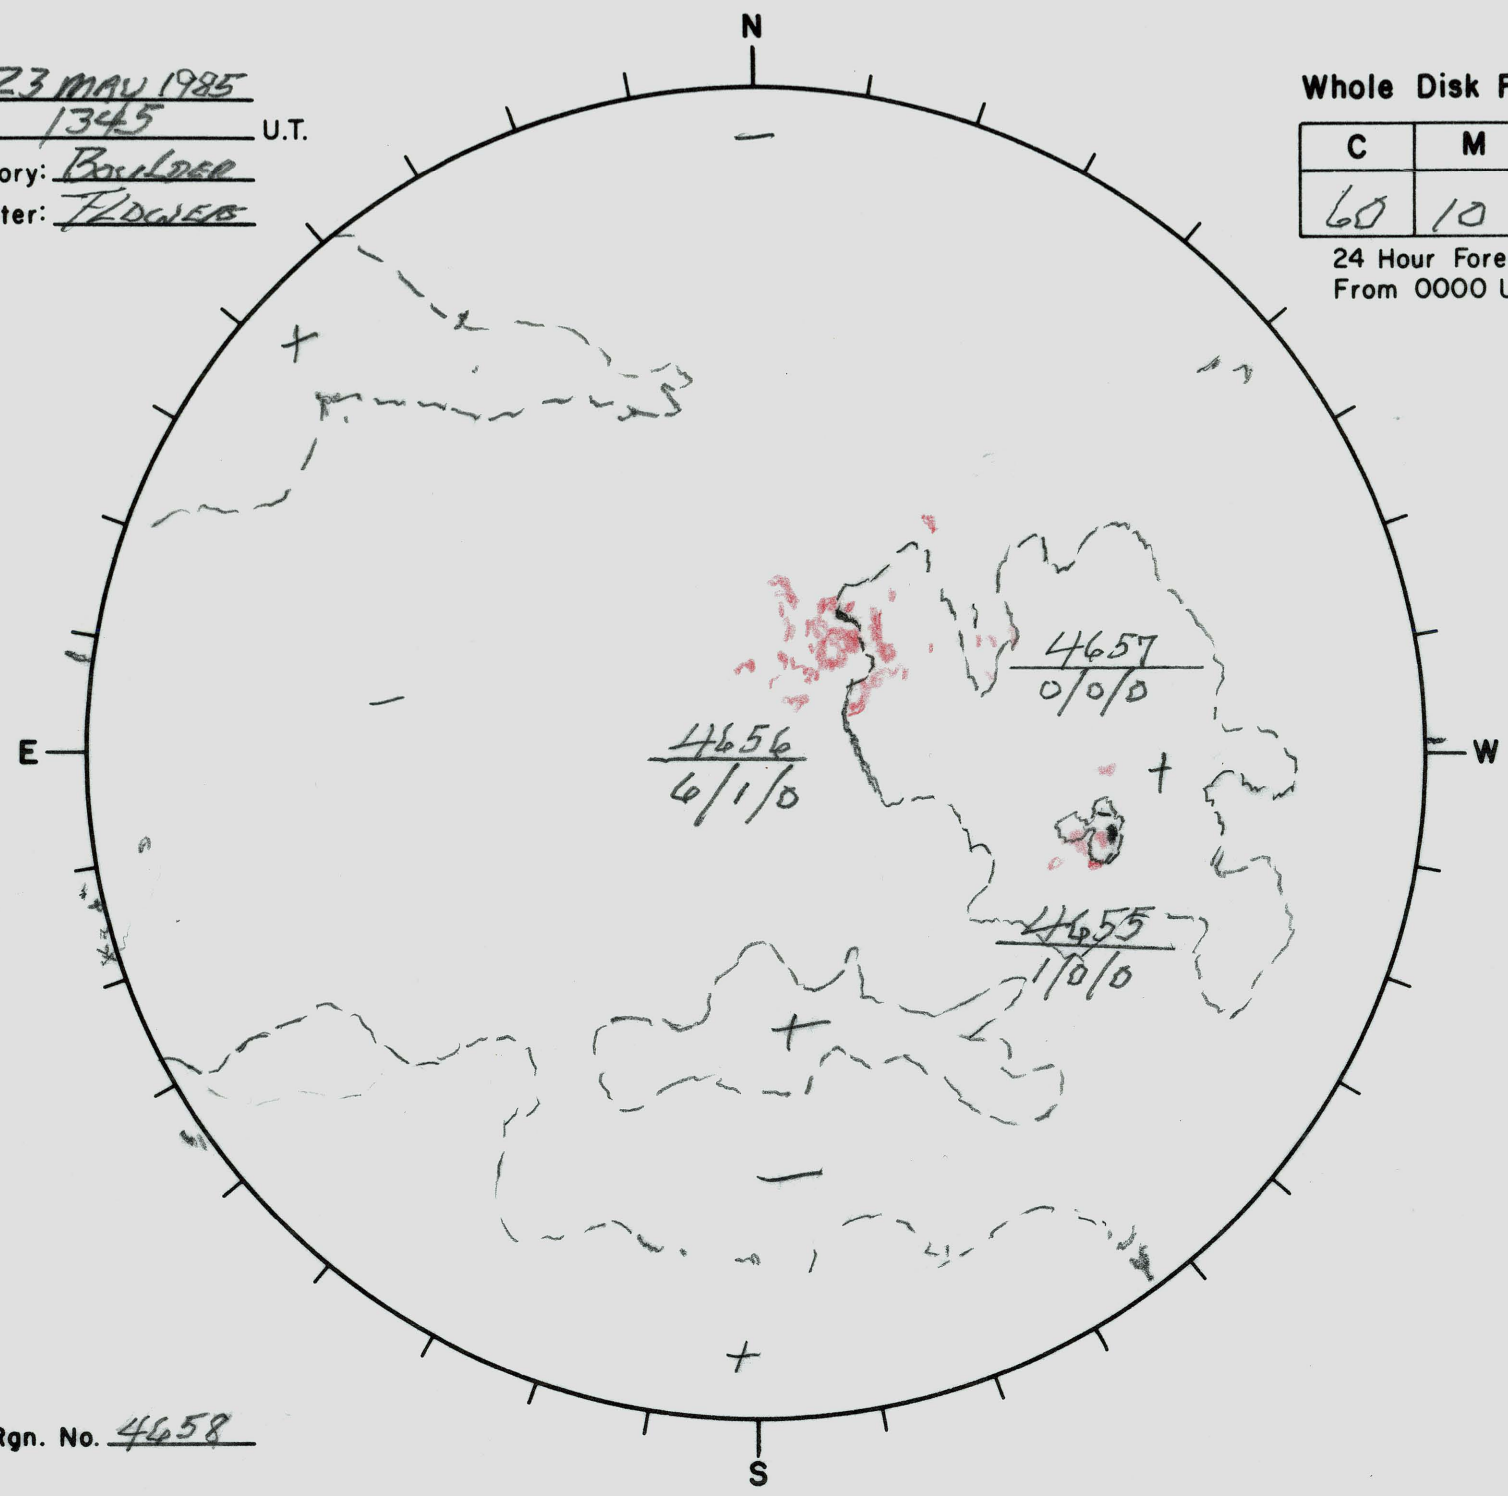

Date: 23 MAY 1985
 Time: 1345 U.T.
 Observatory: Boulder
 Forecaster: FLORES

Whole Disk Forecast

C	M	X	P
60	10	01	01

24 Hour Forecast
 From 0000 U.T. to 0000 U.T.

Next Rgn. No. 4658

L_f 231.3
 B_f -1.7