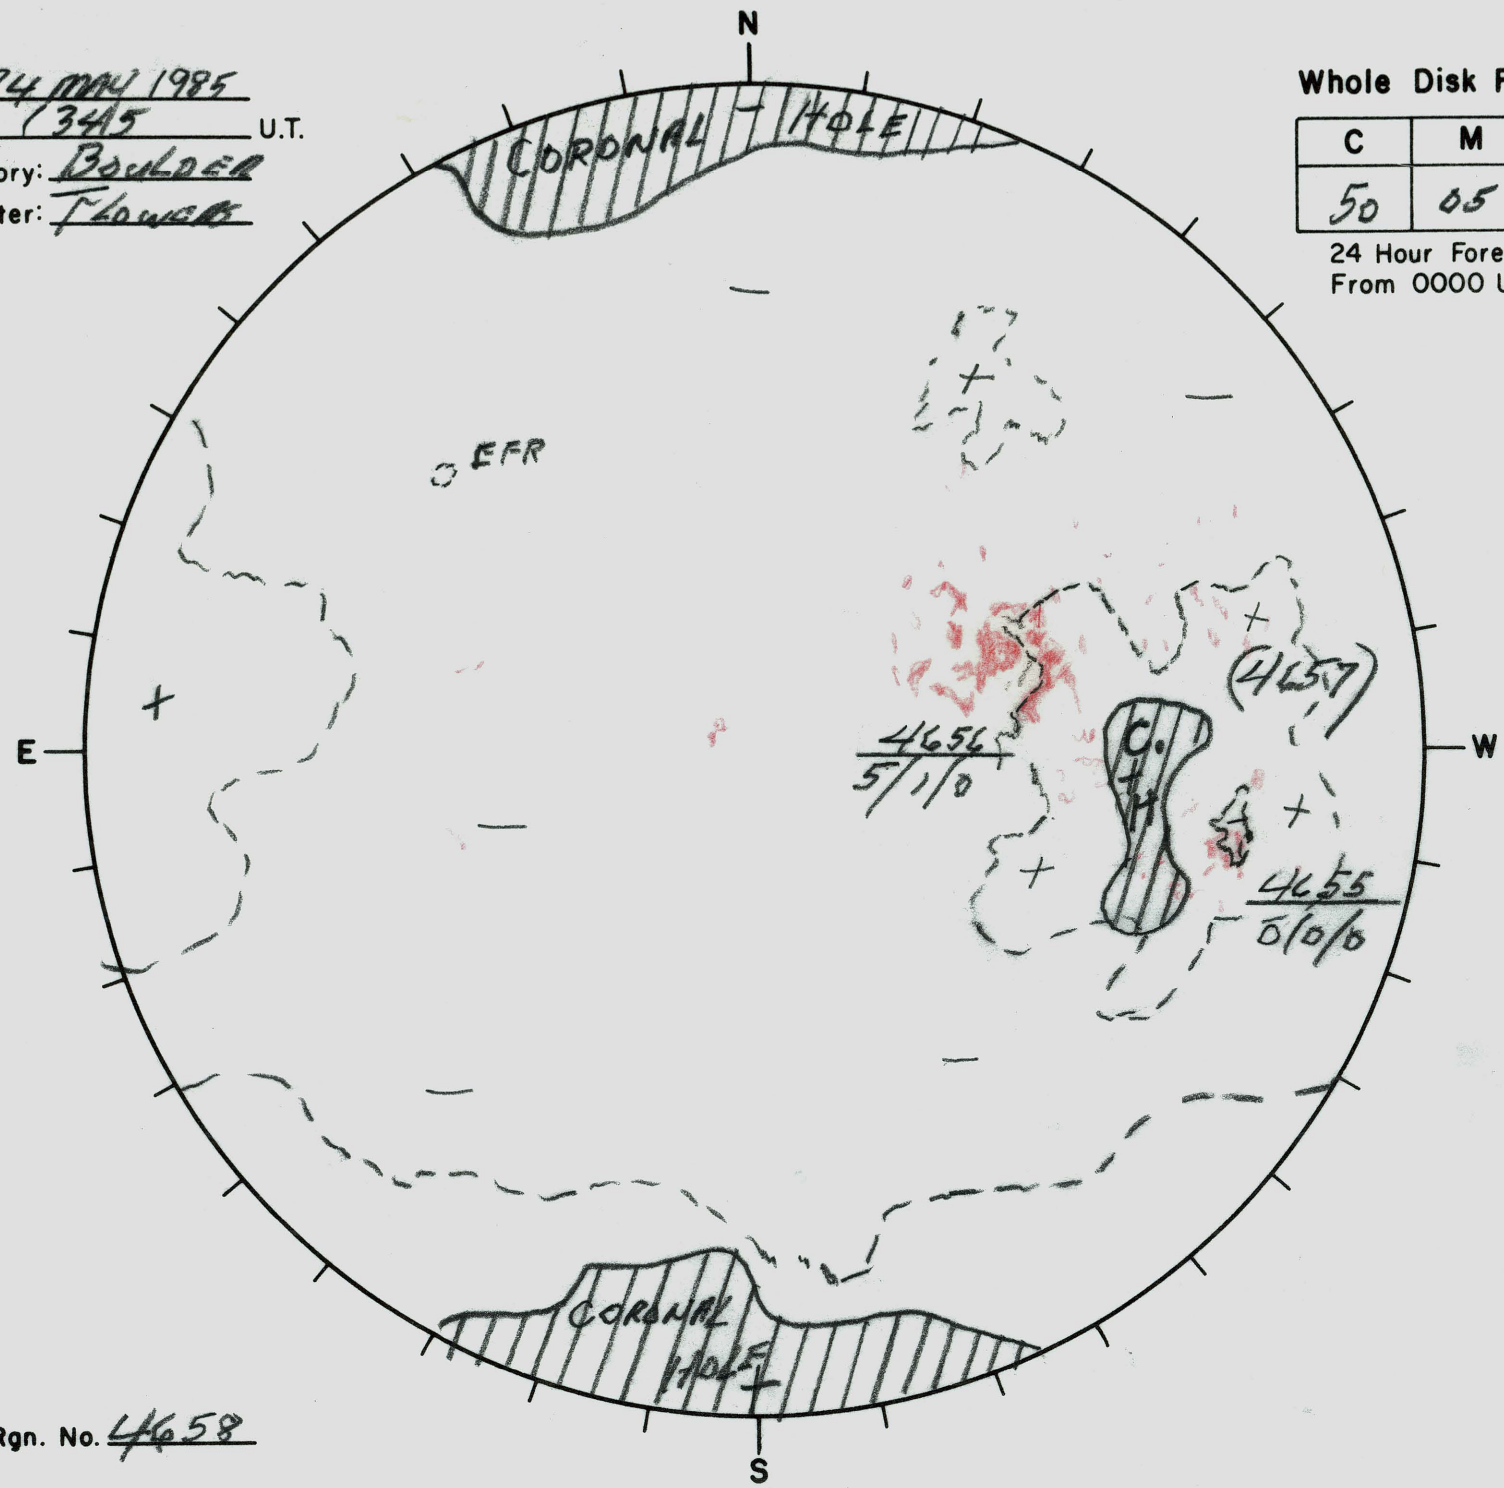

Date: 24 MAY 1985
 Time: 1345 U.T.
 Observatory: BOULDER
 Forecaster: Flanagan

Whole Disk Forecast

C	M	X	P
50	05	01	01

24 Hour Forecast
 From 0000 U.T. to 0000 U.T.

Next Rgn. No. 4658

L_f 225.3
 B_f -1.6