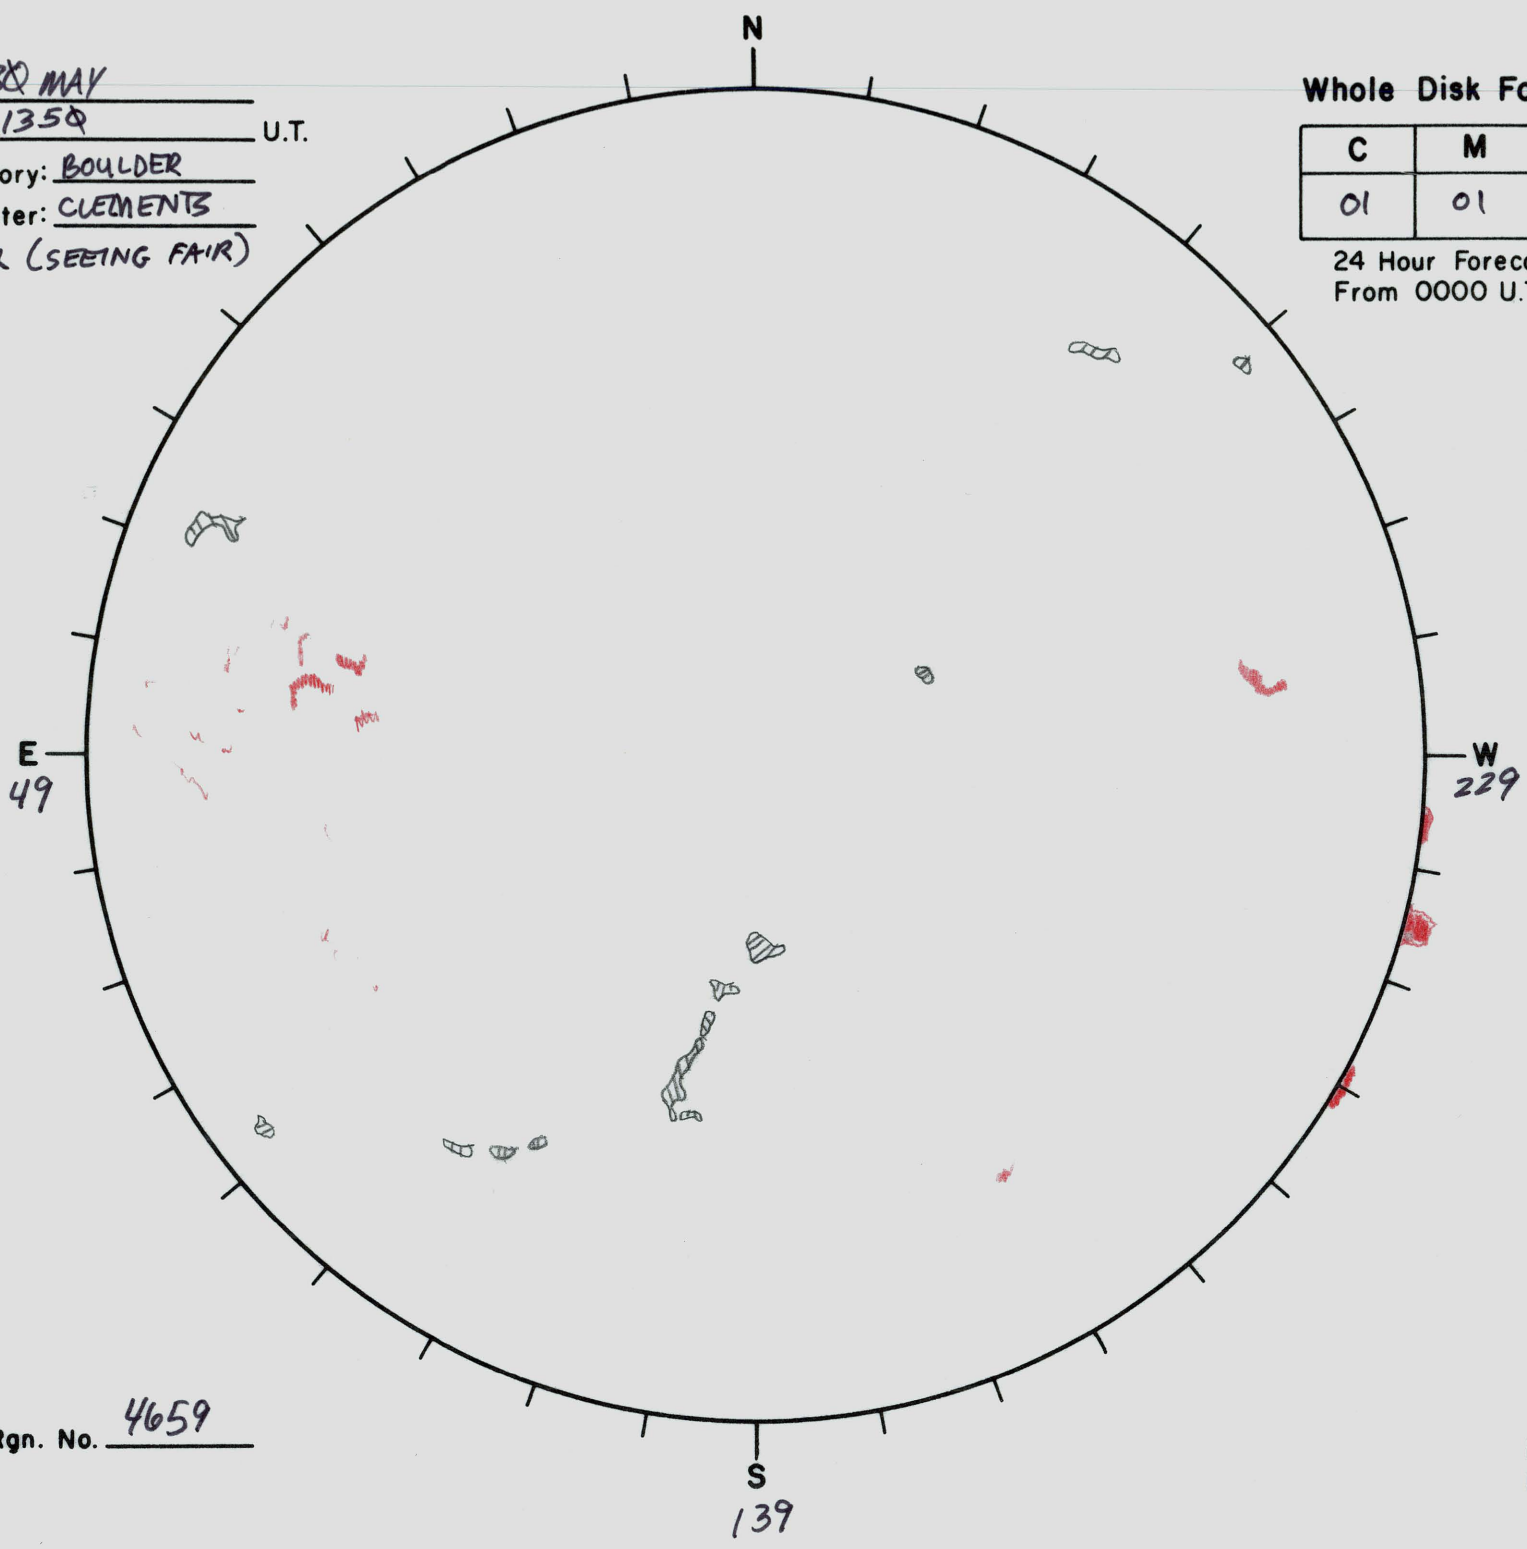

Date: 30 MAY
 Time: 1350 U.T.
 Observatory: BOULDER
 Forecaster: CLEMENTS

Whole Disk Forecast

C	M	X	P
01	01	01	01

24 Hour Forecast
 From 0000 U.T. to 0000 U.T.

BOULDER H α (SEEING FAIR)

RETURNING CAR-RINGTONS 9 TO 49.

Next Rgn. No. 4659

L_t 138.7
 B_t -0.8
 P_t -16.0