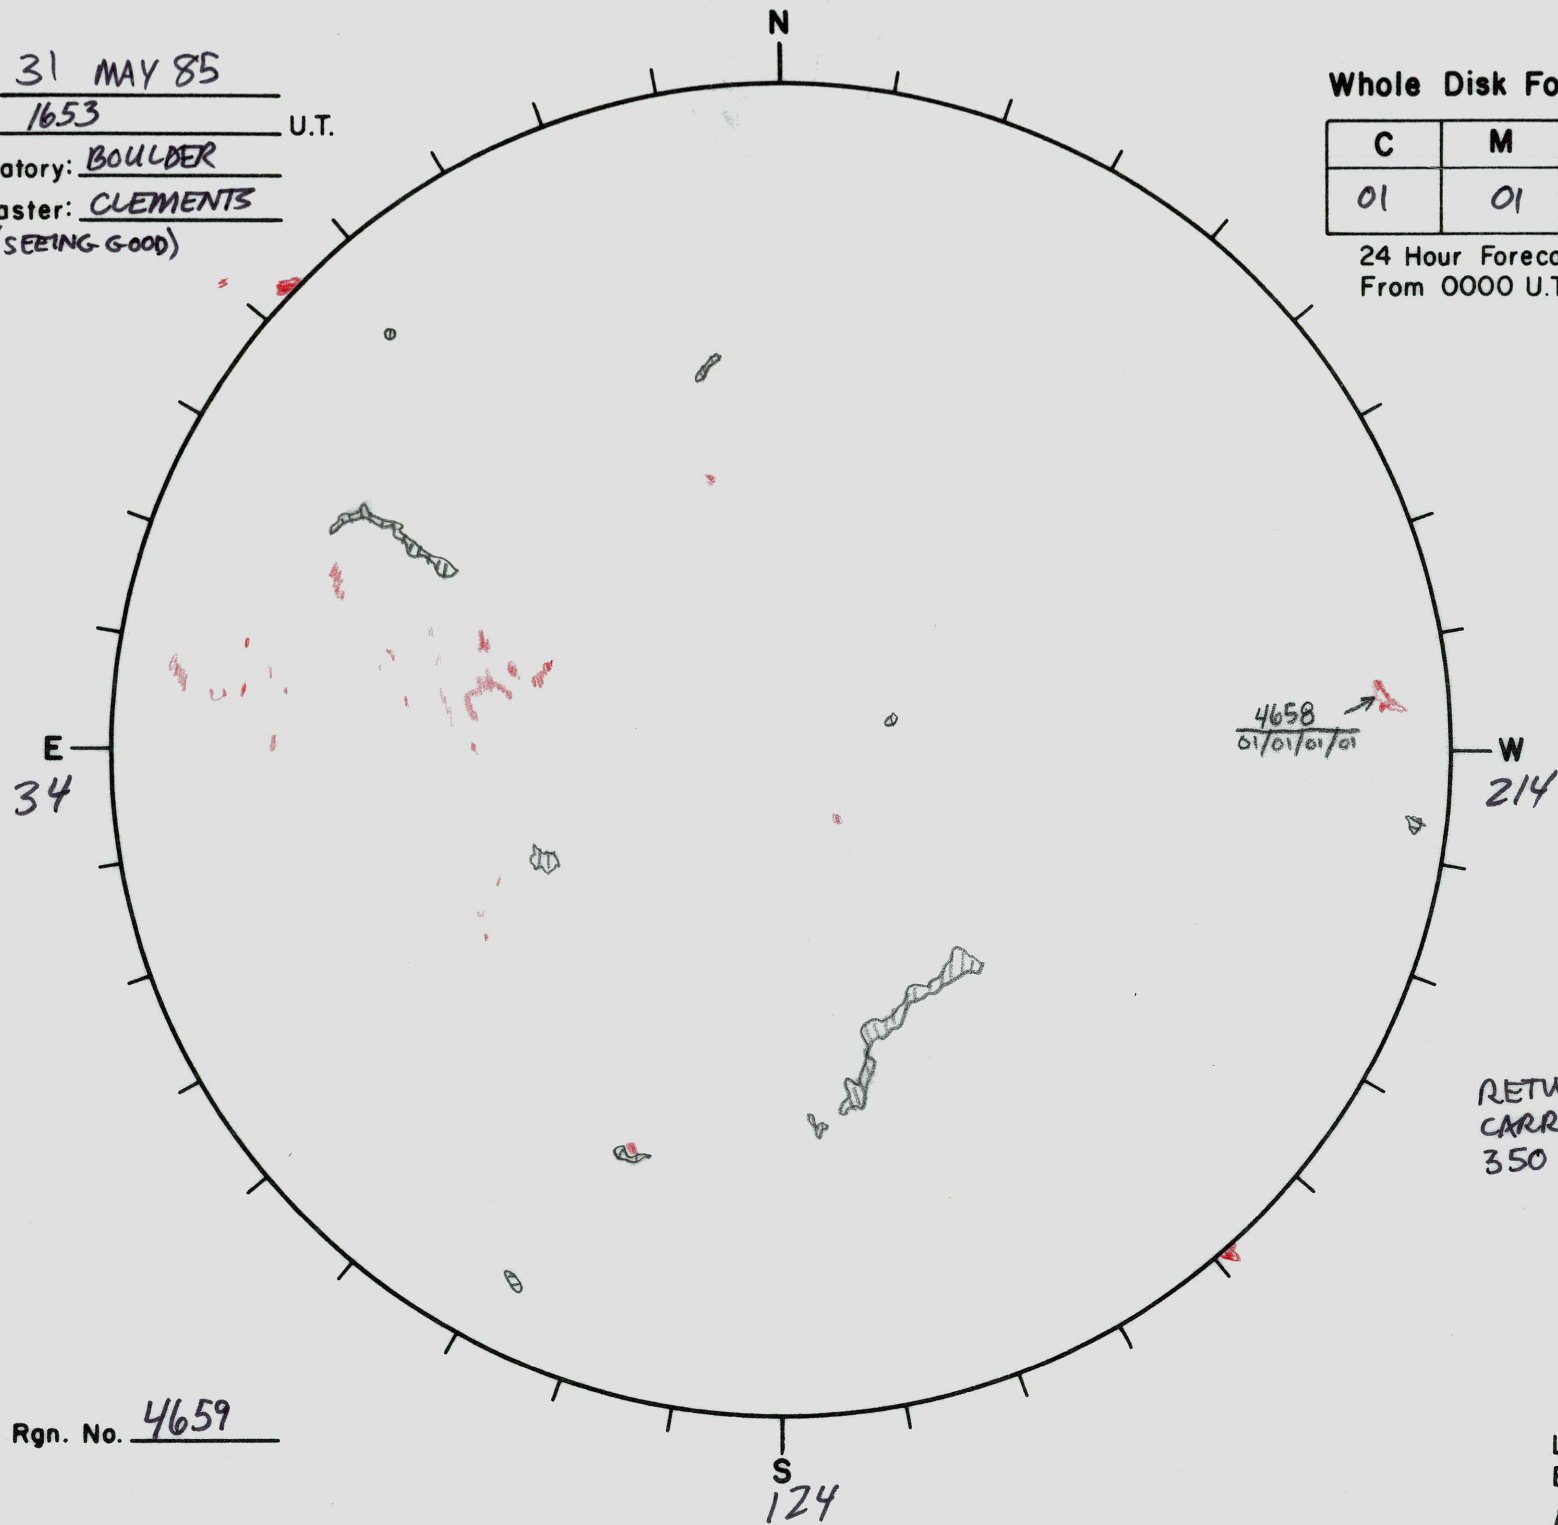

Date: 31 MAY 85  
 Time: 1653 U.T.  
 Observatory: BOULDER  
 Forecaster: CLEMENTS

BOULDER H $\alpha$  (SEEING GOOD)

Whole Disk Forecast

C	M	X	P
01	01	01	01

24 Hour Forecast  
 From 0000 U.T. to 0000 U.T.

Next Rgn. No. 4659

L<sub>t</sub> 123.8  
 B<sub>t</sub> -0.7  
 P<sub>t</sub> -15.6