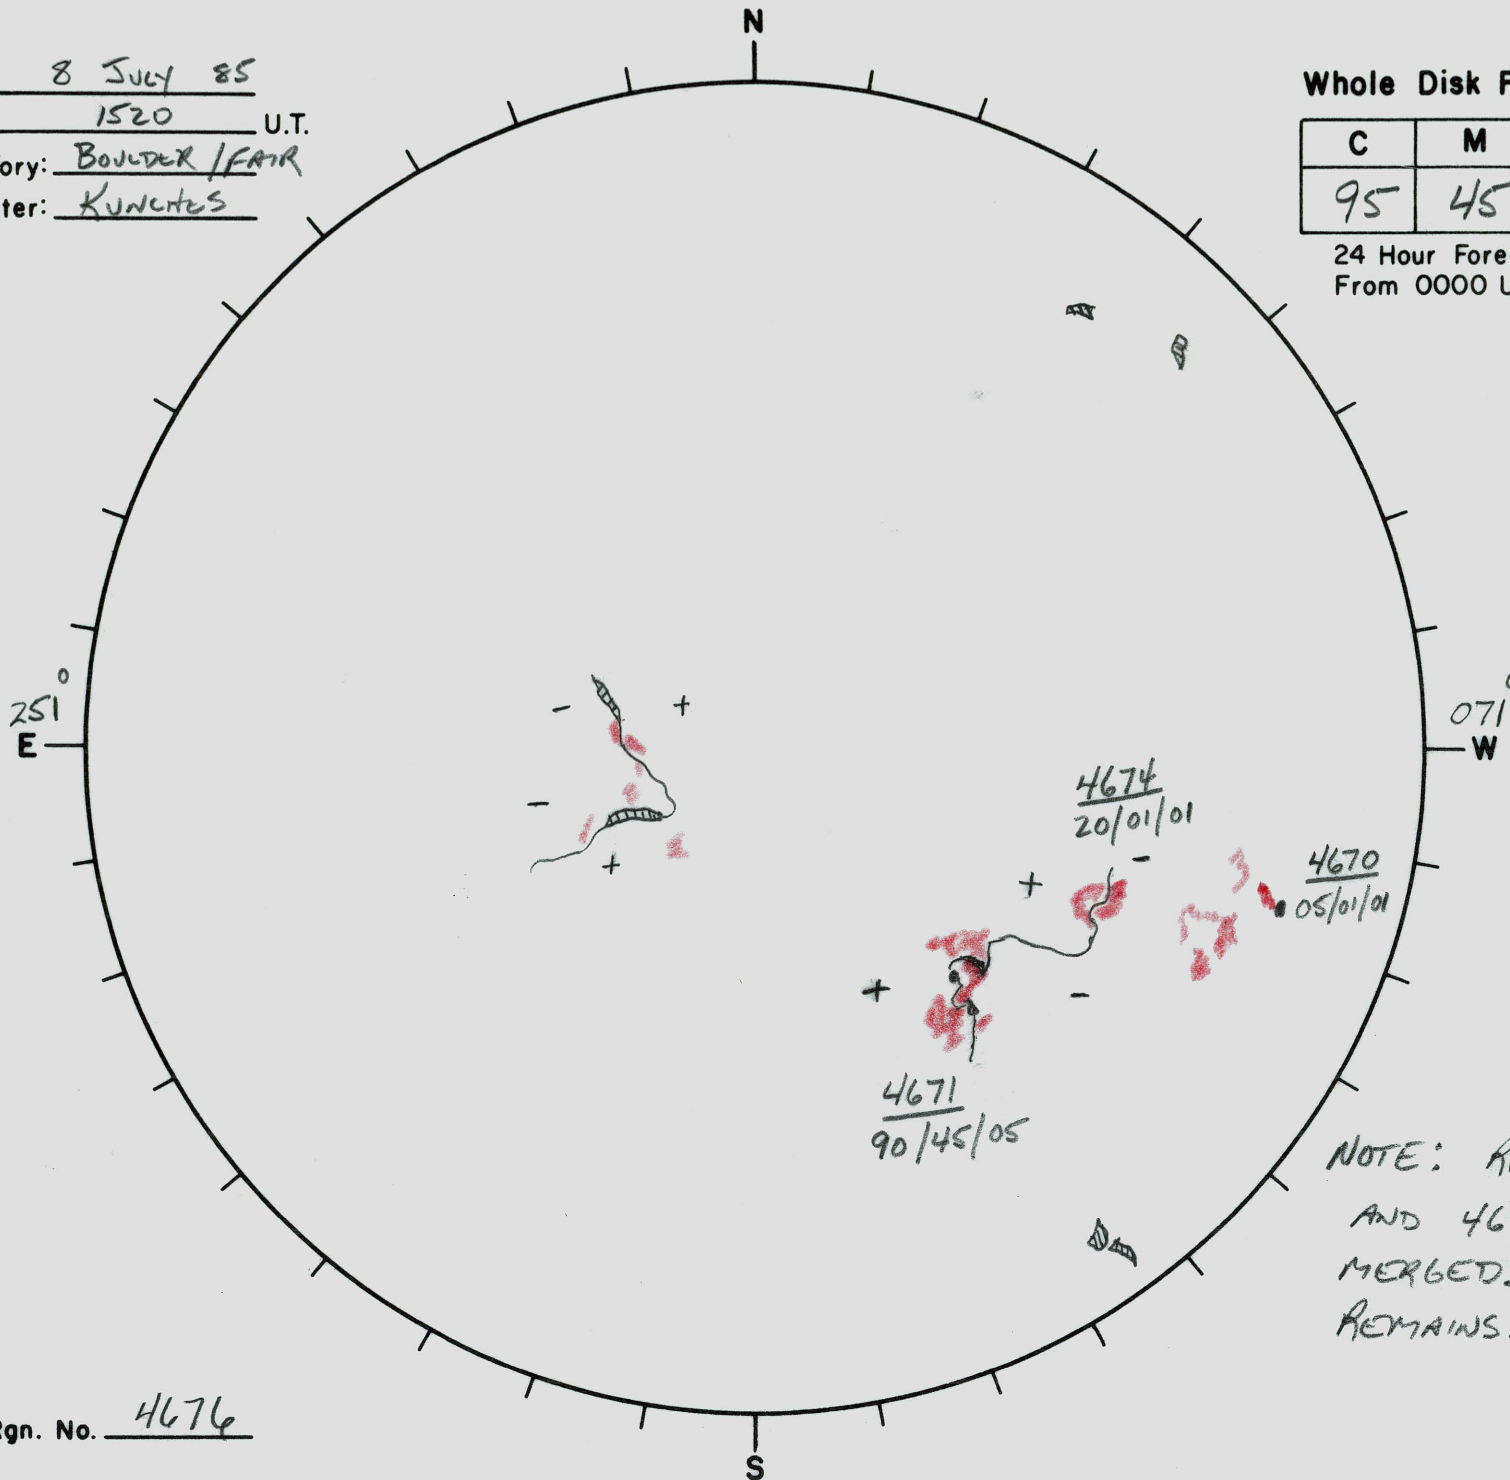

Date: 8 JULY 85  
 Time: 1520 U.T.  
 Observatory: BOULDER/FAIR  
 Forecaster: KUNZTES

Whole Disk Forecast

C	M	X
95	45	05

24 Hour Forecast  
 From 0000 U.T. to 0000 U.T.

NOTE: REGIONS 4671  
 AND 4672 HAVE  
 MERGED. REGION 4671  
 REMAINS.

Next Rgn. No. 4676

L<sub>t</sub> 341°  
 B<sub>t</sub> +3.7