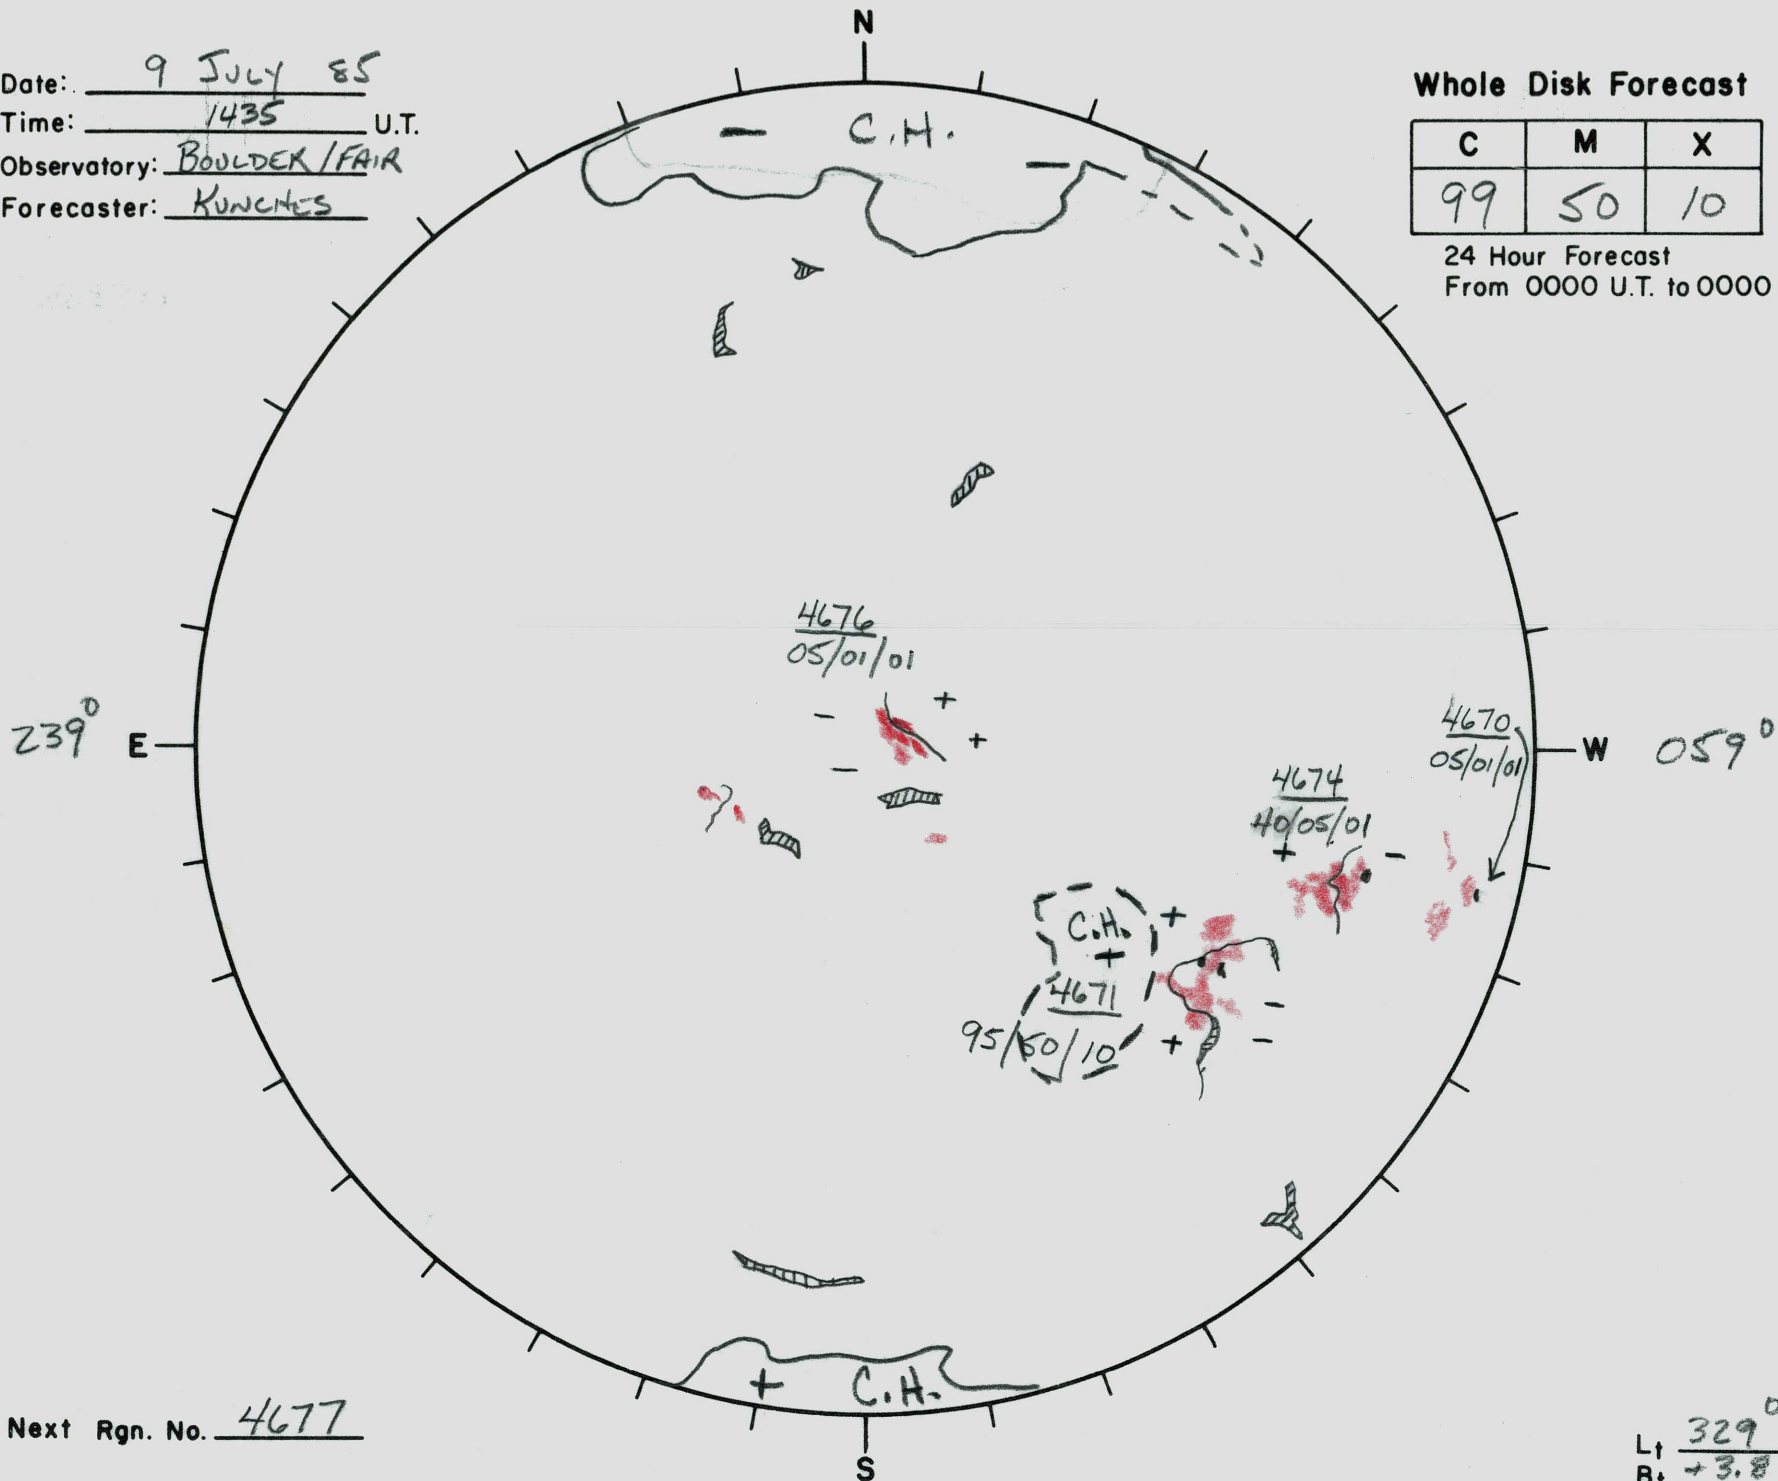

Date: 9 JULY 85
 Time: 1435 U.T.
 Observatory: BOULDER/FAIR
 Forecaster: KUNCHES

Whole Disk Forecast

C	M	X
99	50	10

10

24 Hour Forecast
 From 0000 U.T. to 0000 U.T.

Next Rgn. No. 4677

L_t 329°
 B_t +3.8