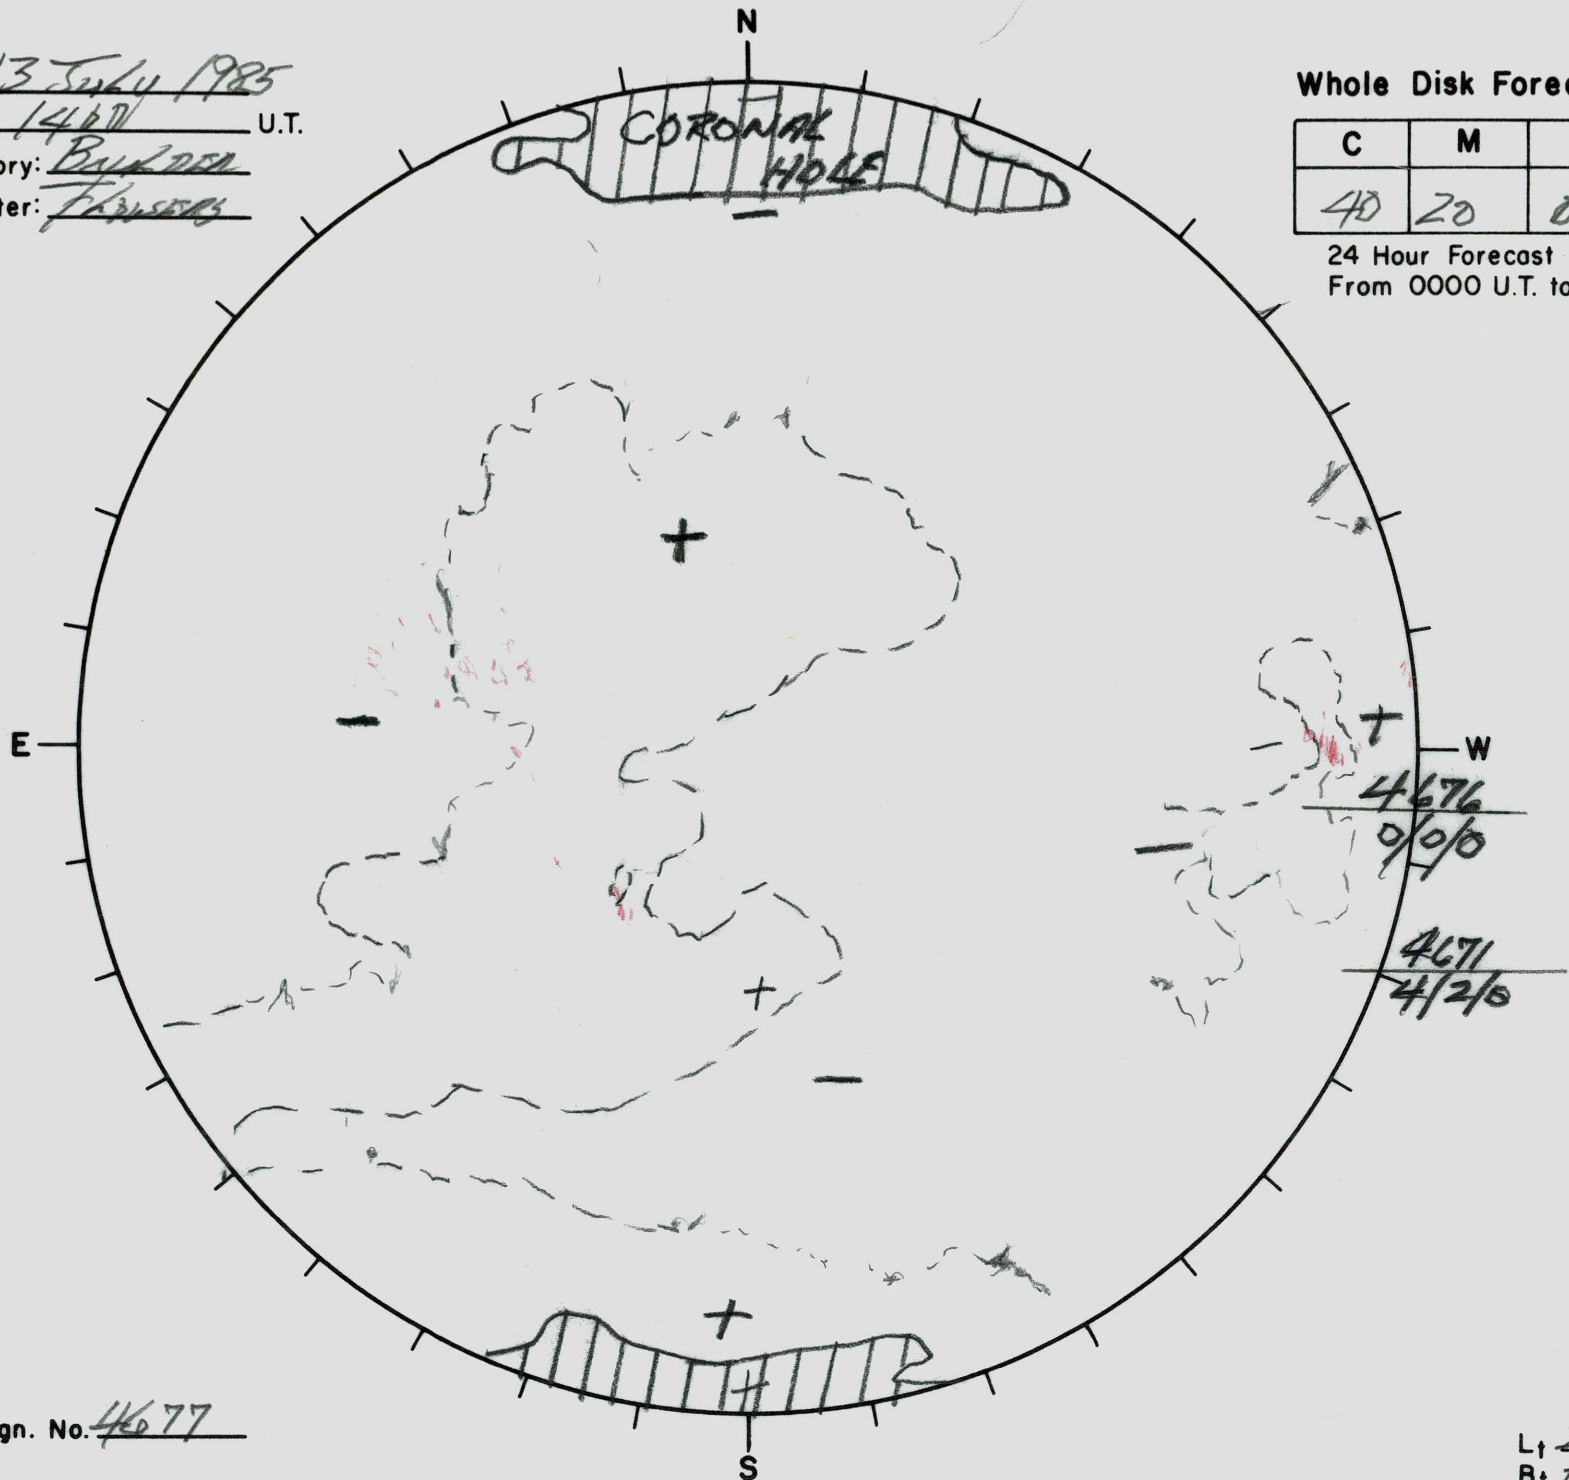

Date: 13 July 1985
 Time: 1400 U.T.
 Observatory: Boulder
 Forecaster: F. ...

Whole Disk Forecast

C	M	X
40	20	01 01

24 Hour Forecast
 From 0000 U.T. to 0000 U.T.

Next Rgn. No. 4677

L_t 275.7
 B_t 14.2