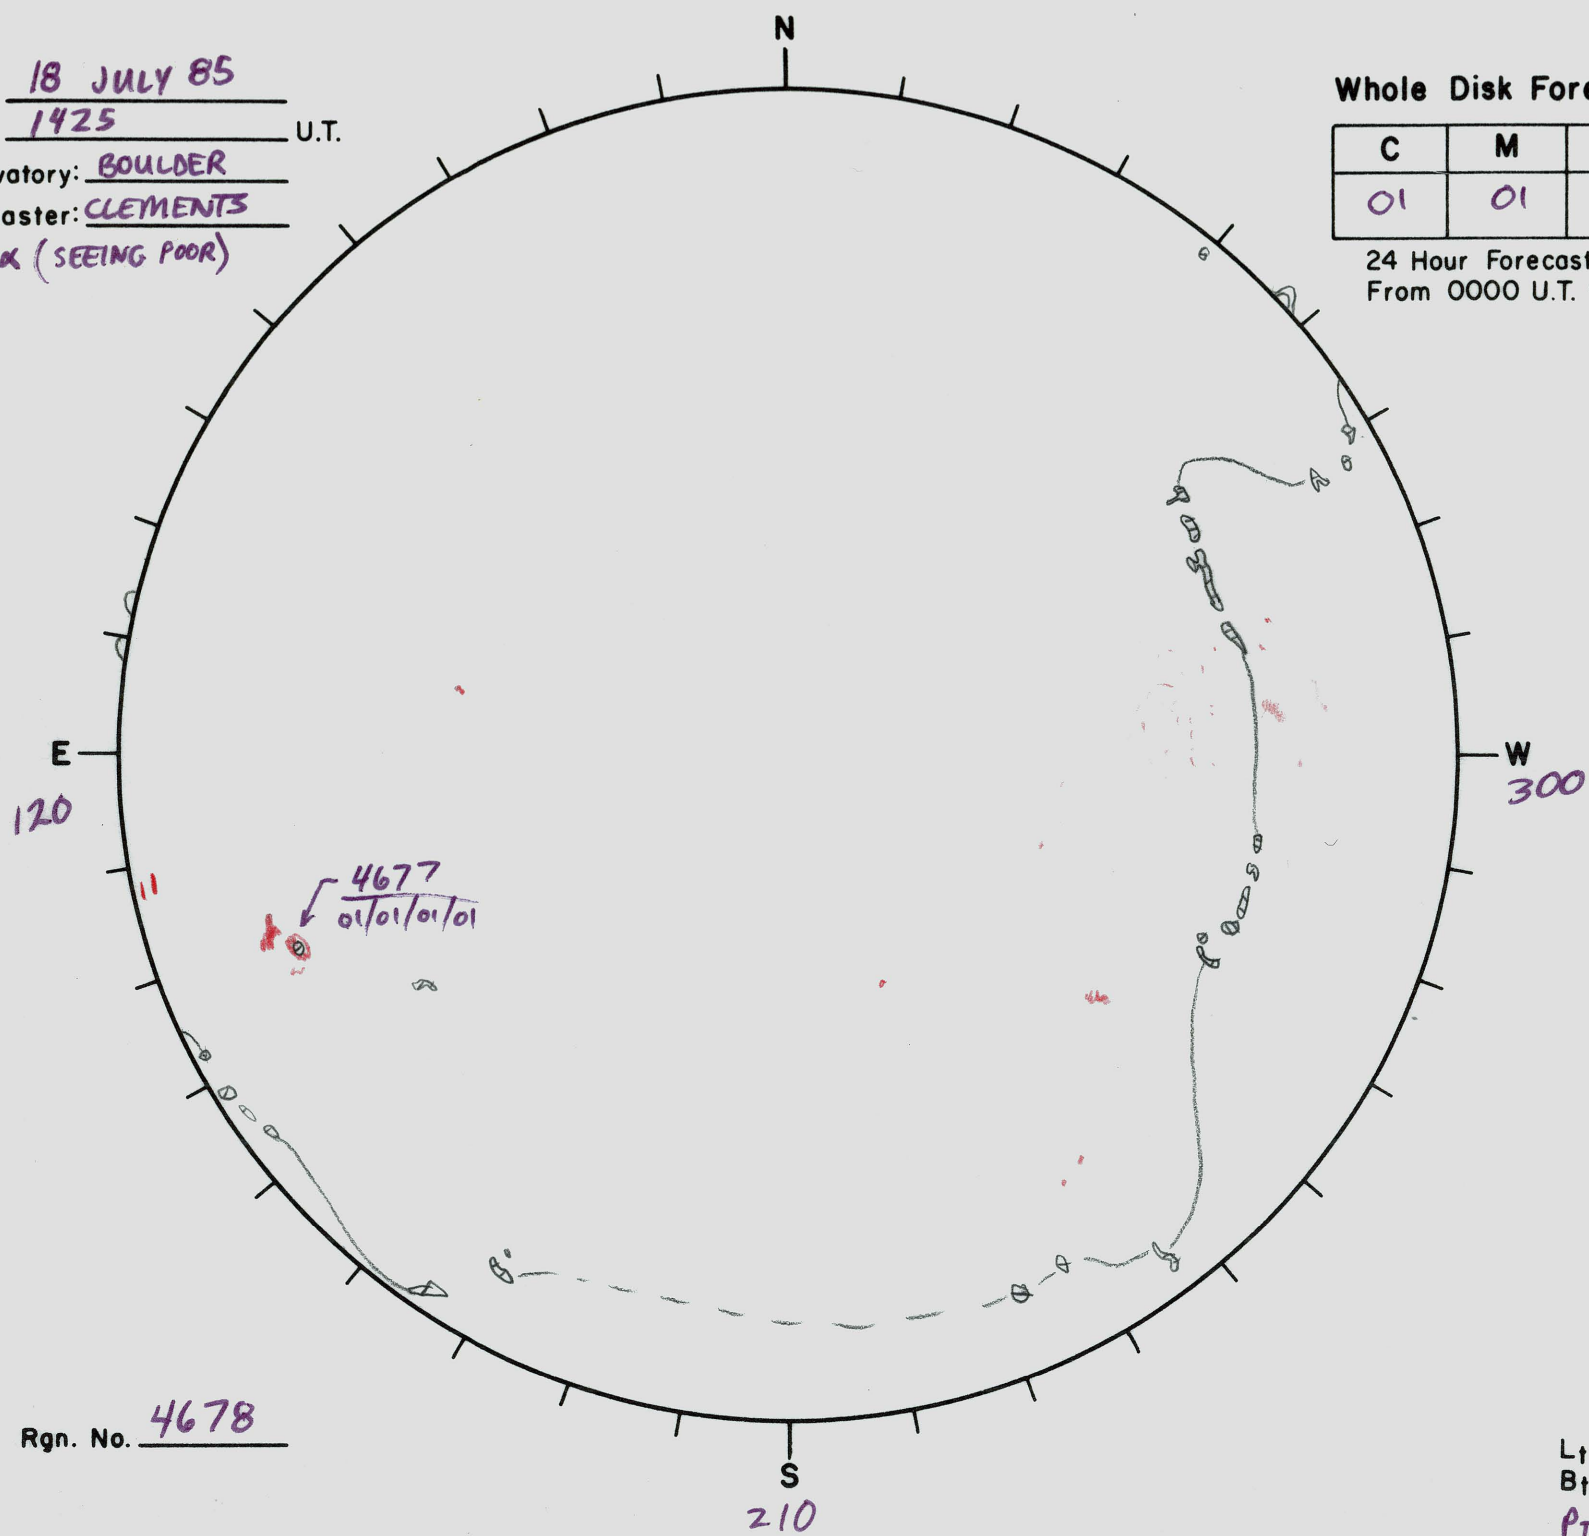

Date: 18 JULY 85  
Time: 1425 U.T.  
Observatory: BOULDER  
Forecaster: CLEMENTS

### Whole Disk Forecast

C	M	X	P
01	01	01	01

24 Hour Forecast  
From 0000 U.T. to 0000 U.T.

BOULDER H $\alpha$  (SEEING POOR)

Next Rgn. No. 4678

L $\dagger$  209.6  
B $\dagger$  +4.7  
P $\dagger$  +5.2