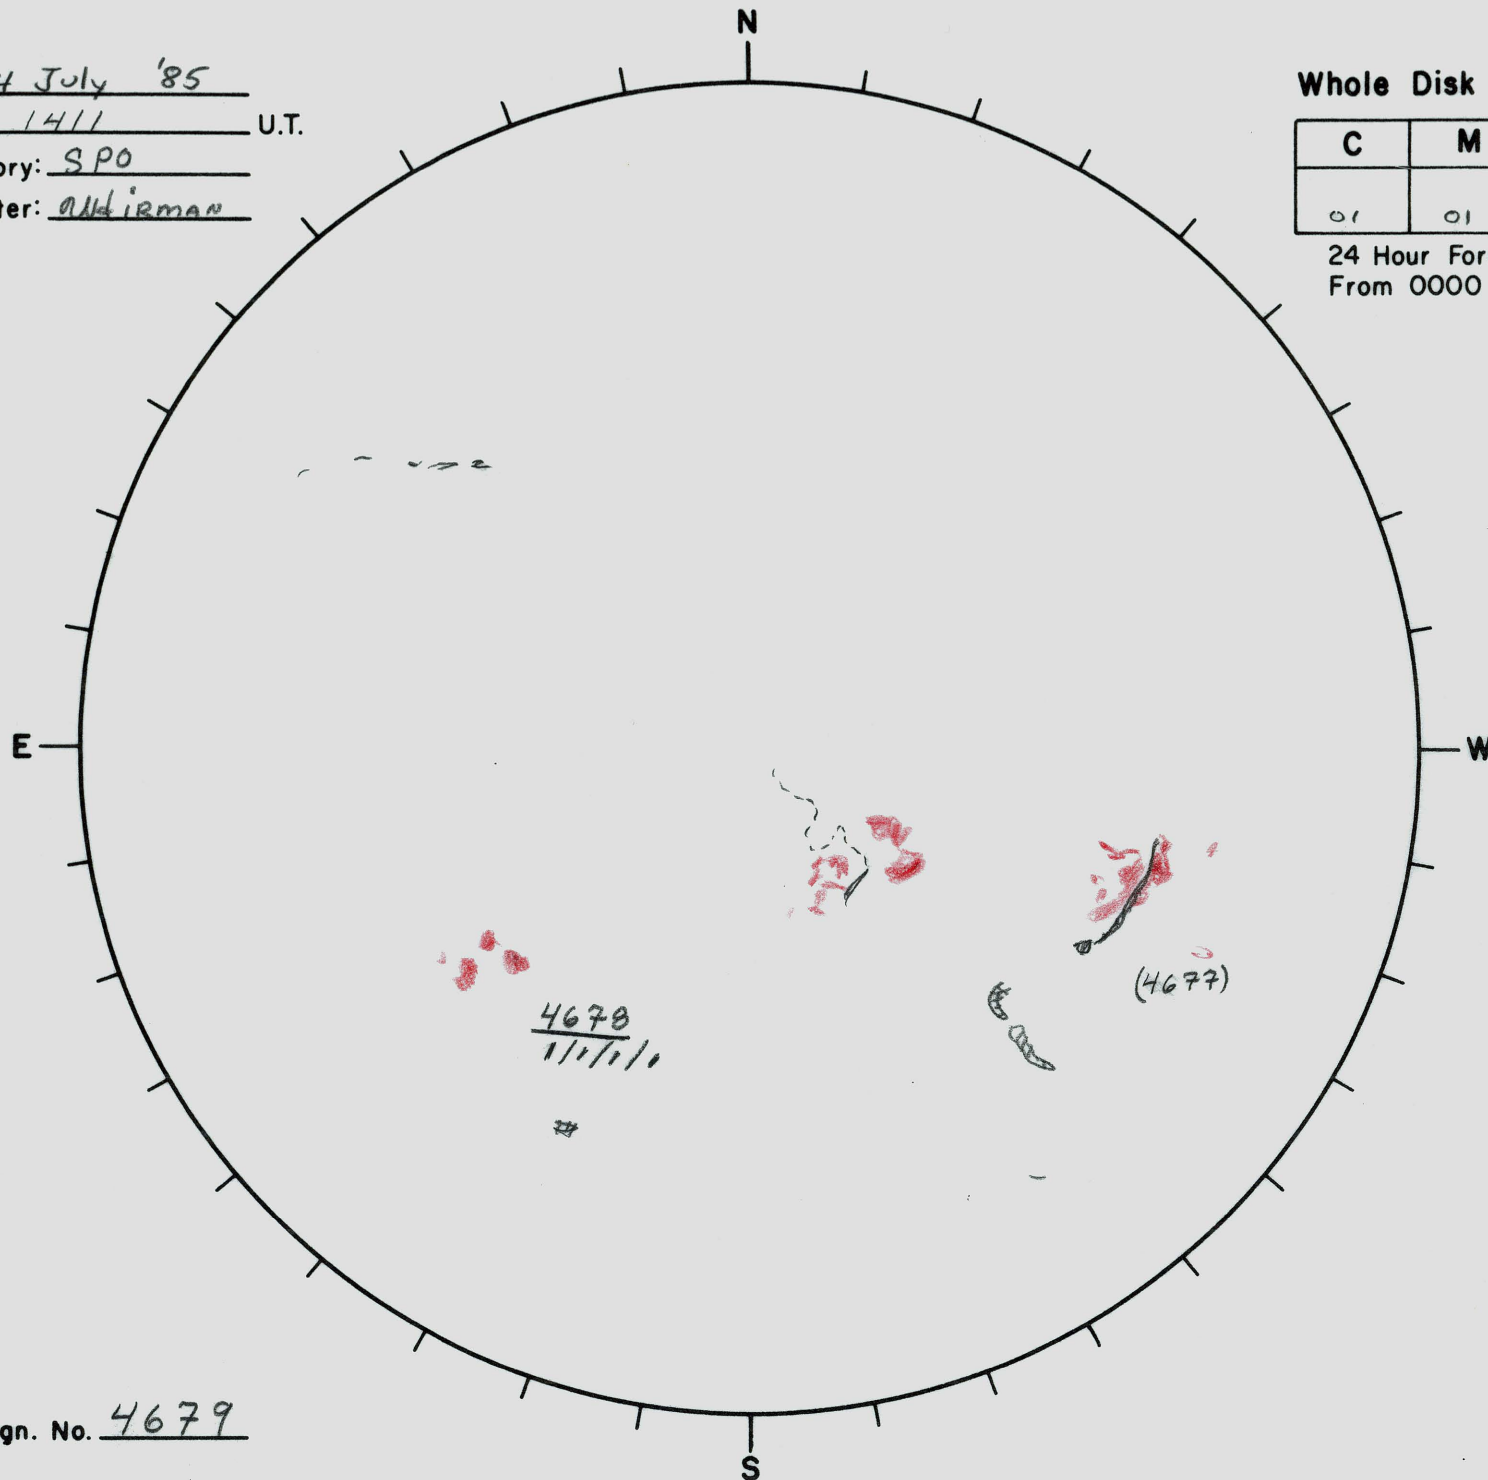

Date: 24 July '85  
Time: 1411 U.T.  
Observatory: SPO  
Forecaster: Altirman

### Whole Disk Forecast

C	M	X	P
01	01	01	01

24 Hour Forecast  
From 0000 U.T. to 0000 U.T.

Next Rgn. No. 4679

L<sub>t</sub> 130.2  
B<sub>t</sub> 5.2