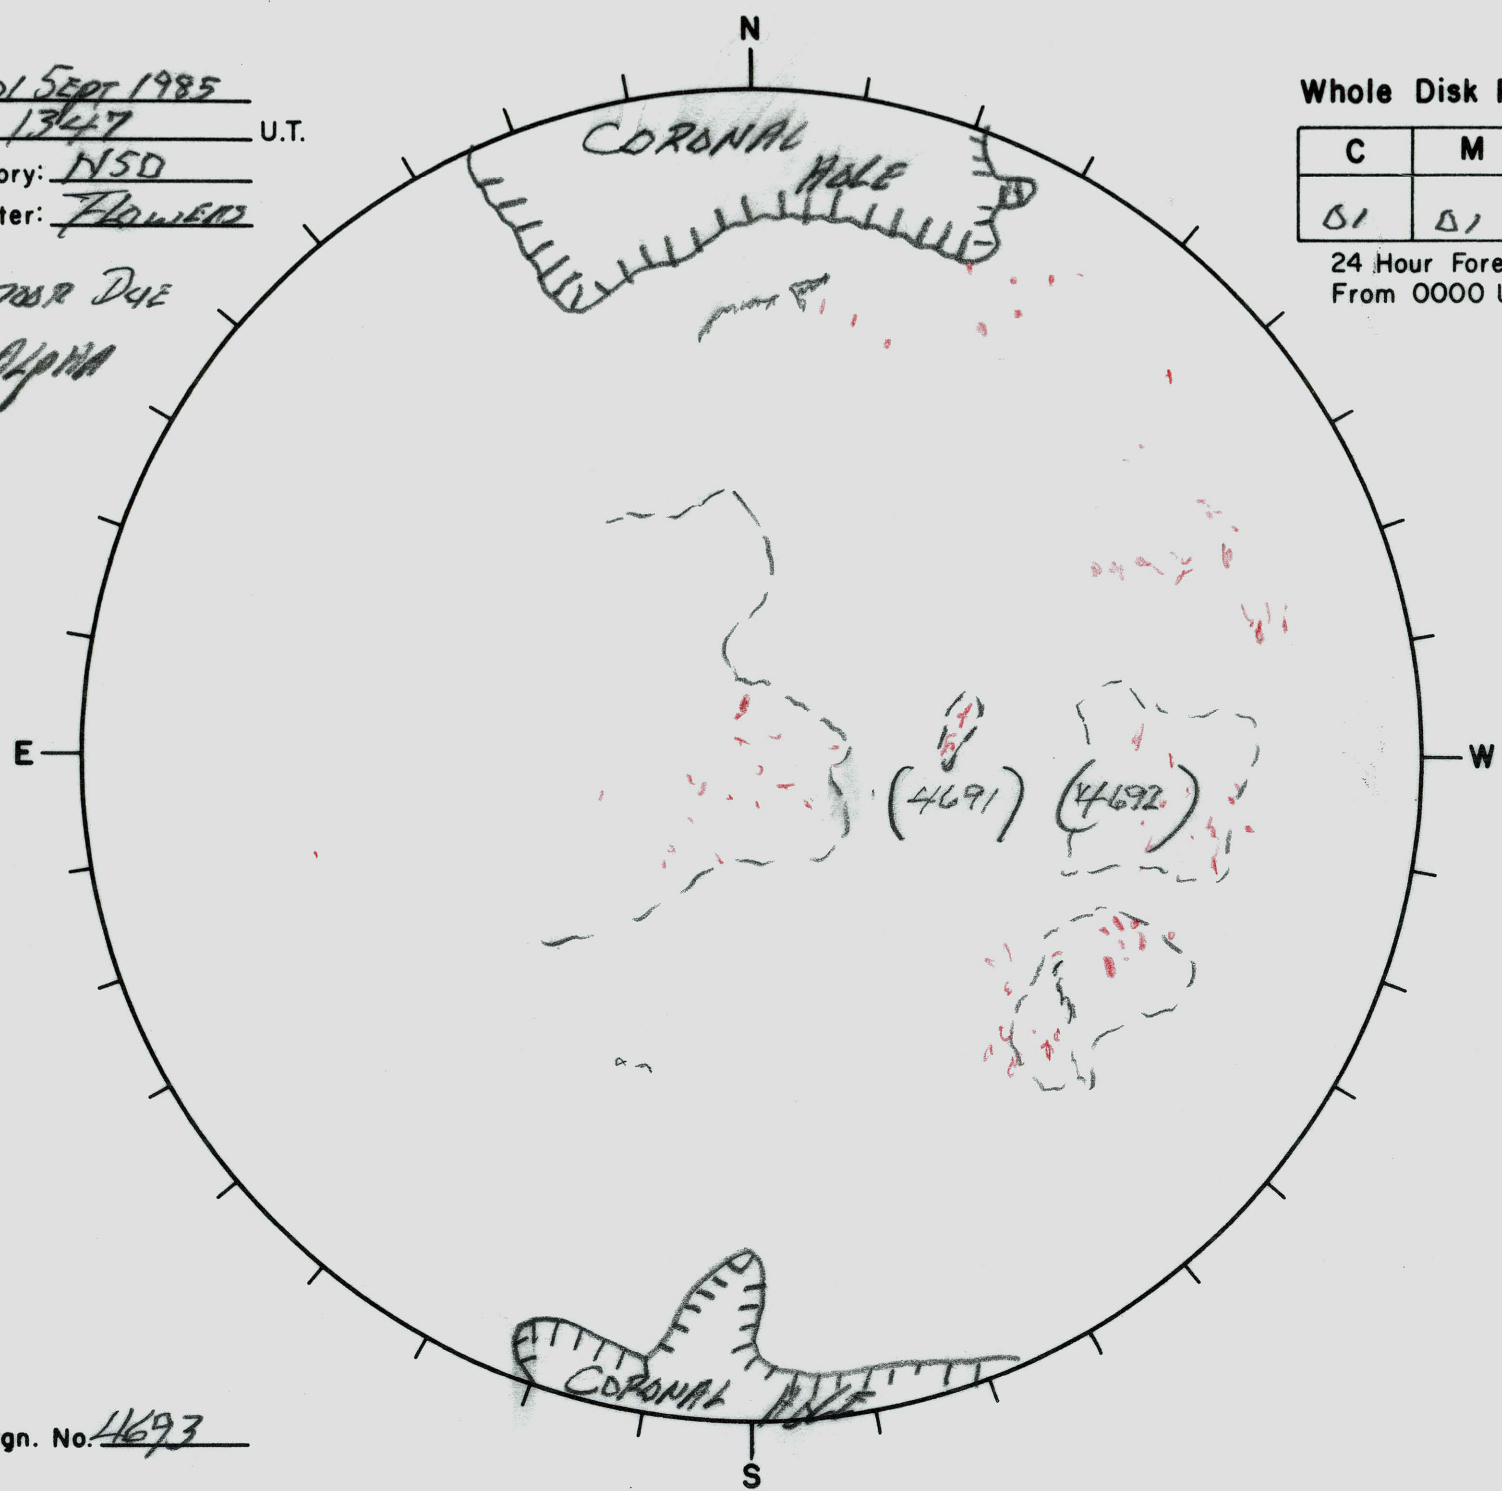

Date: 01 SEPT 1985
 Time: 1347 U.T.
 Observatory: NSO
 Forecaster: HOWES

Whole Disk Forecast

C	M	X	P
01	01	01	01

24 Hour Forecast
 From 0000 U.T. to 0000 U.T.

POSITIONS PAOR DUE
 TO PAOR H-ALPHA

Next Rgn. No. 4693

L₁ 335.2
 B₁ +7.2