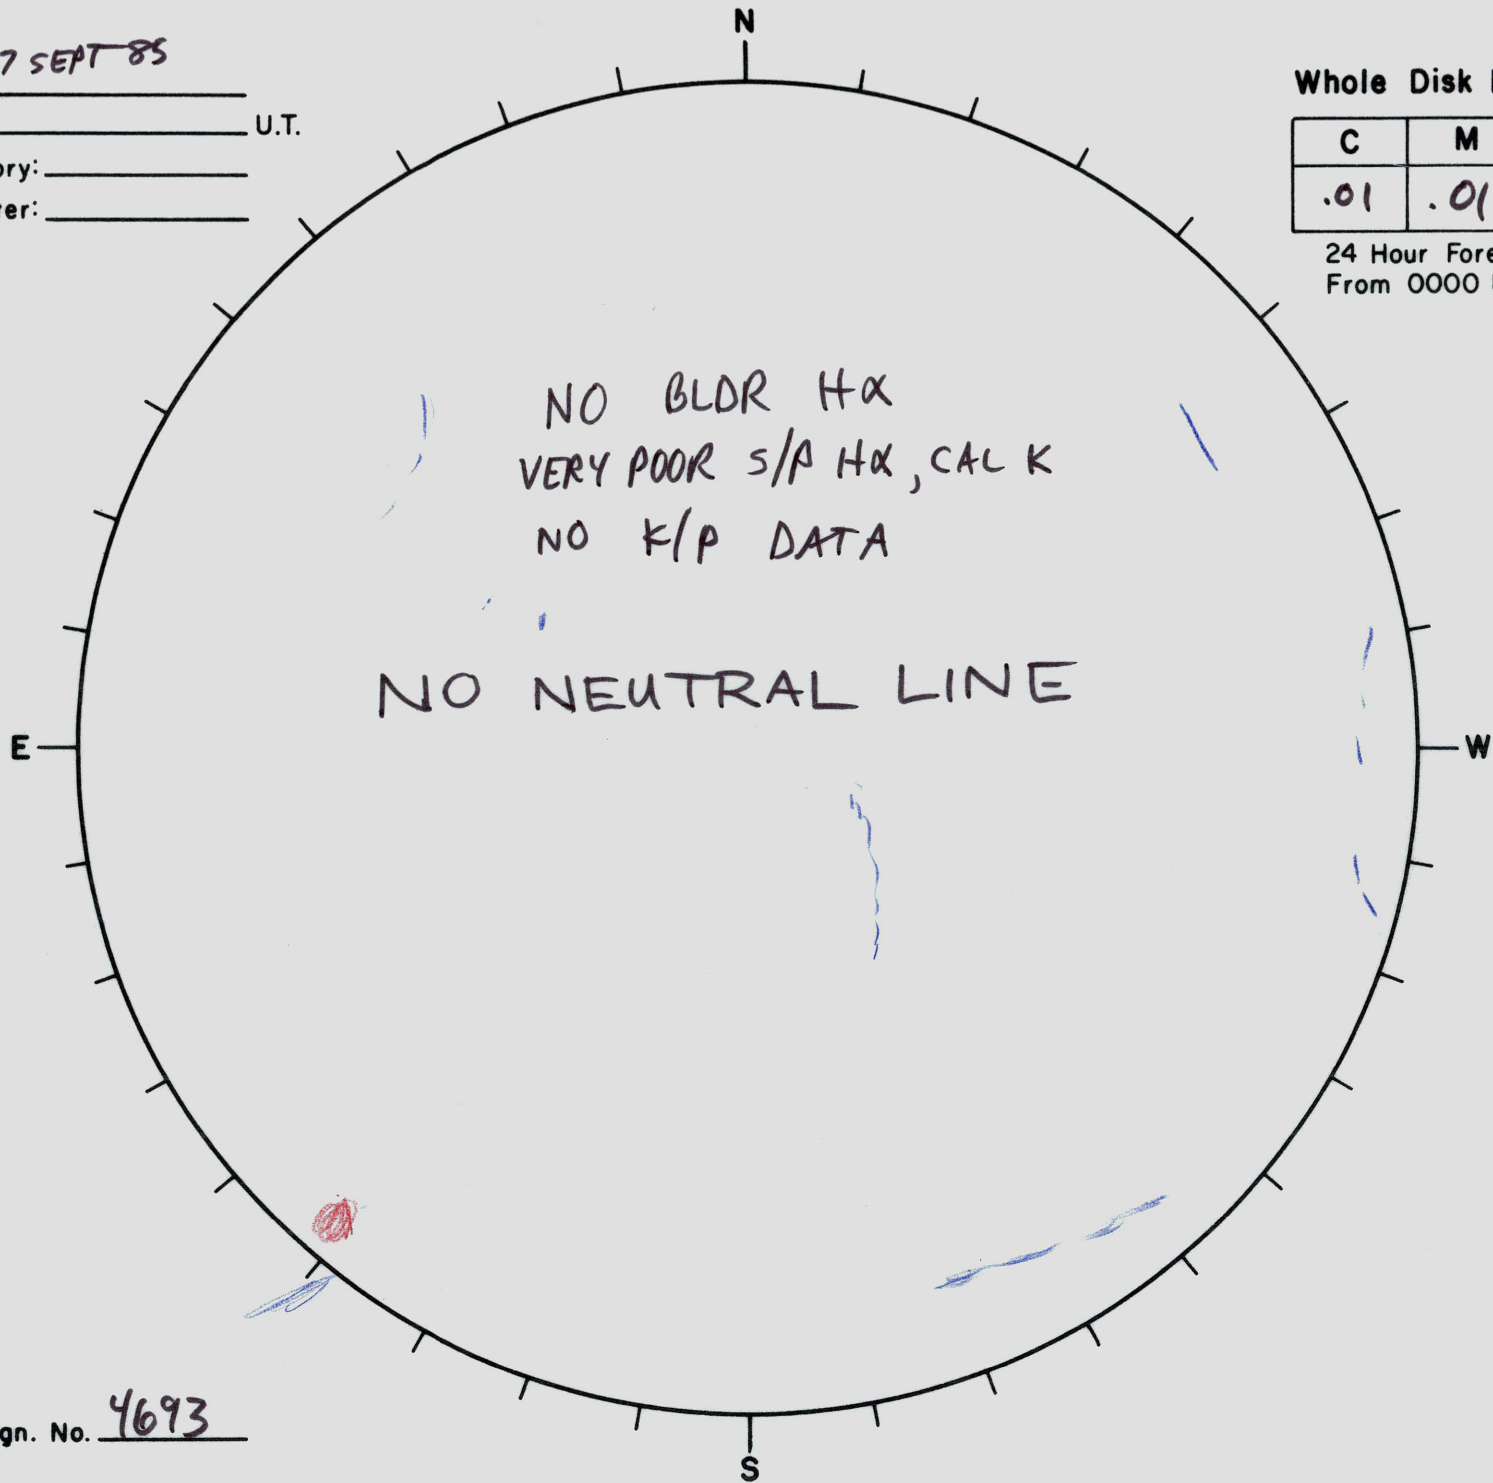

Date: 07 SEPT 85
Time: _____ U.T.
Observatory: _____
Forecaster: _____

Whole Disk Forecast

| C | M | X | P |
|-----|-----|-----|-----|
| .01 | .01 | .01 | .01 |

24 Hour Forecast
From 0000 U.T. to 0000 U.T.

*Blue
HPT*

Next Rgn. No. 4693

L_t _____
B_t _____