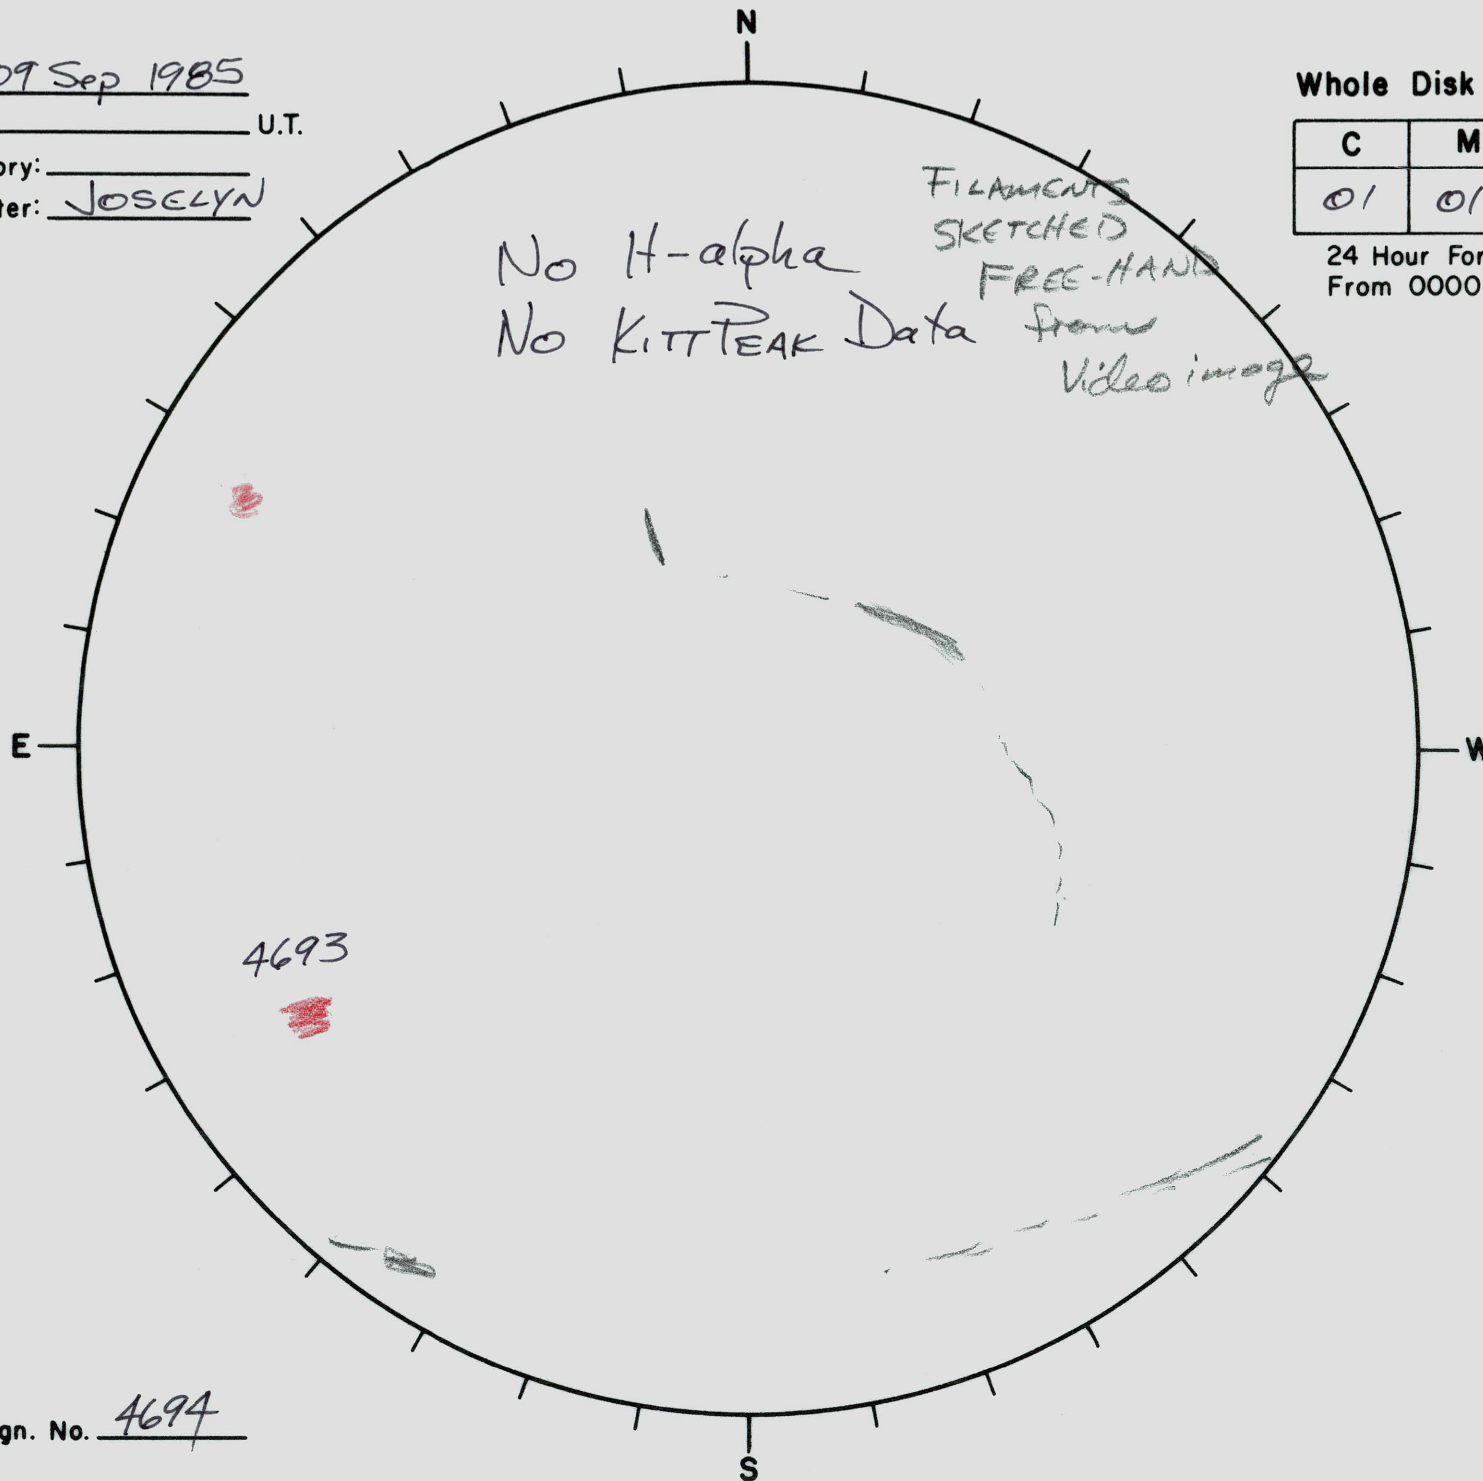

Date: 09 Sep 1985
Time: _____ U.T.
Observatory: _____
Forecaster: JOSELYN

Whole Disk Forecast

C	M	X
01	01	01

01

24 Hour Forecast
From 0000 U.T. to 0000 U.T.

Next Rgn. No. 4694

L_t _____
B_t _____