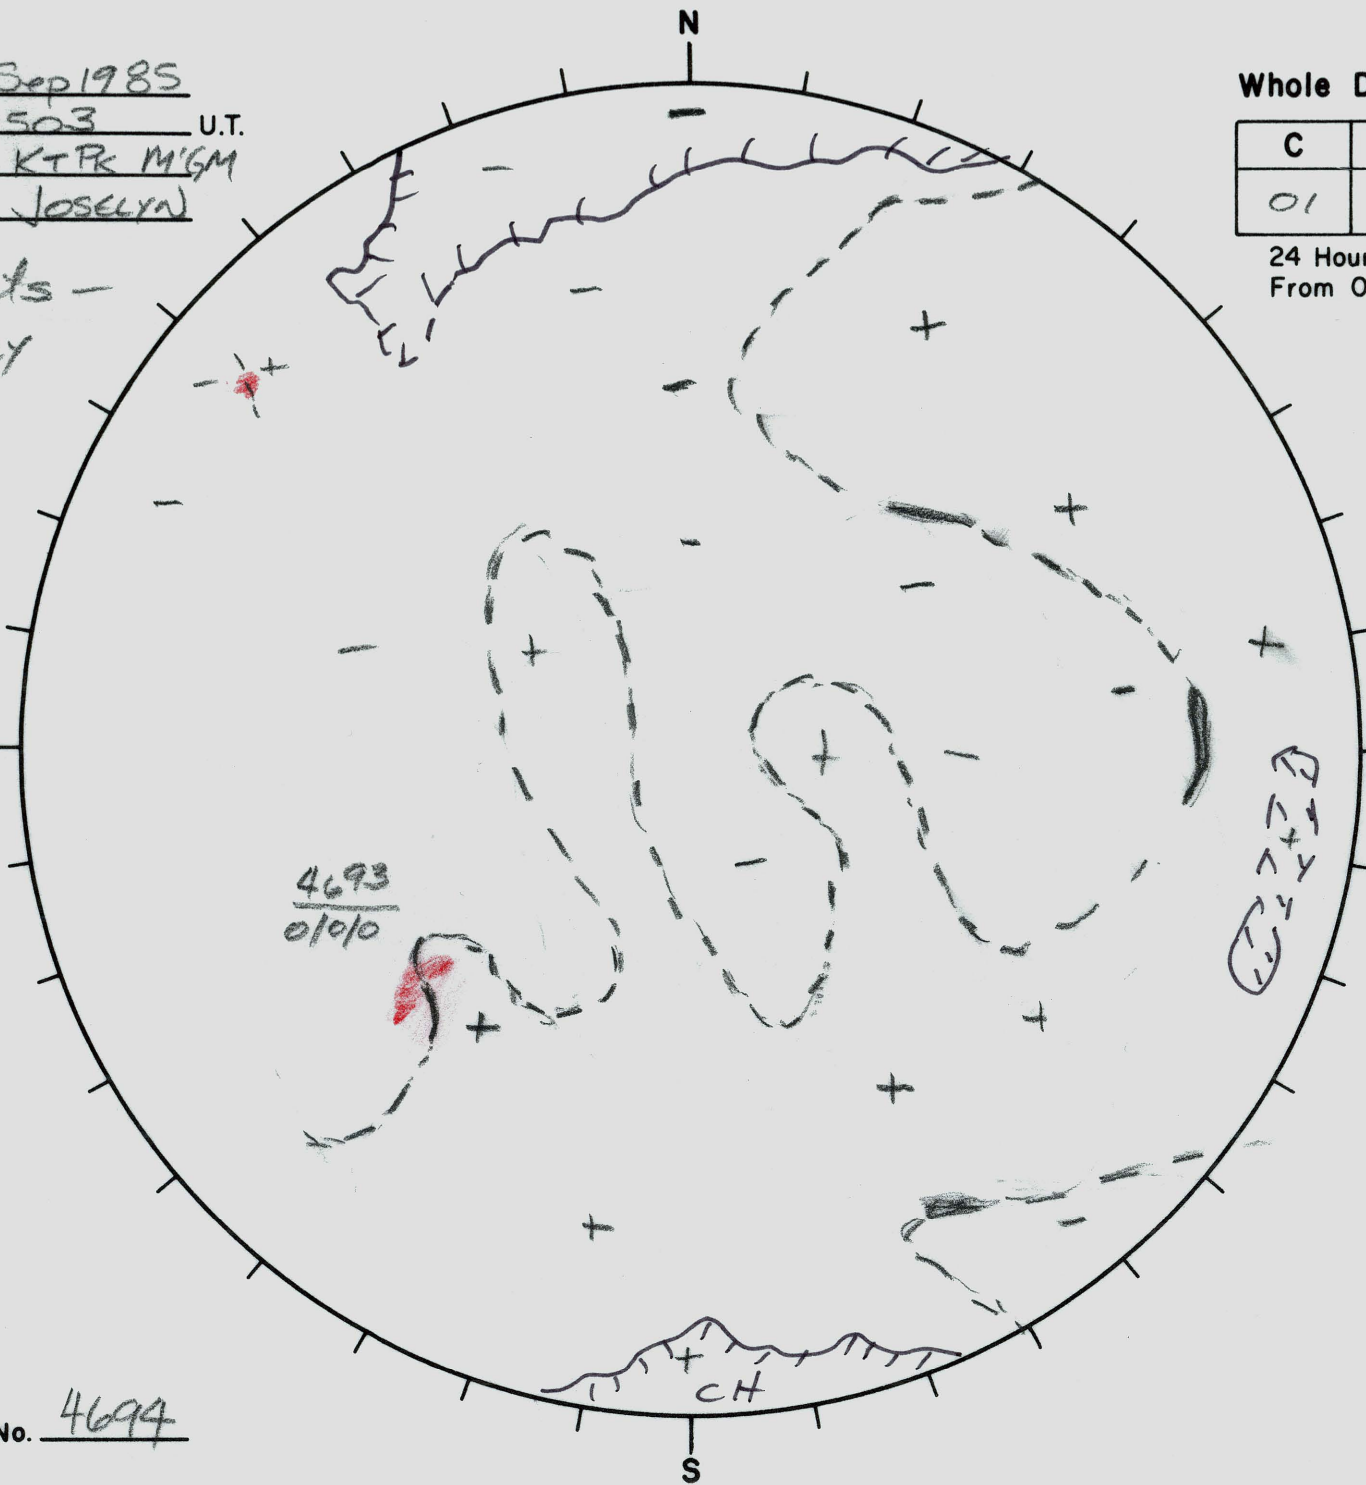

Date: 10 Sep 1985
 Time: 1503 U.T.
 Observatory: KTRK M'GM
 Forecaster: JOSELYN

Whole Disk Forecast

C	M	X	P
01	01	01	01

24 Hour Forecast
 From 0000 U.T. to 0000 U.T.

POOR prints -
 NL mostly
 free hand
 from video
 screen

125 E

W 305

4693
 01/01

Handwritten notes and symbols on the right side of the disk, including a circled area with '+' signs and arrows.

RETURNING
 CARR
 85 to 125

Next Rgn. No. 4694

L_t 213
 B_t 77.2