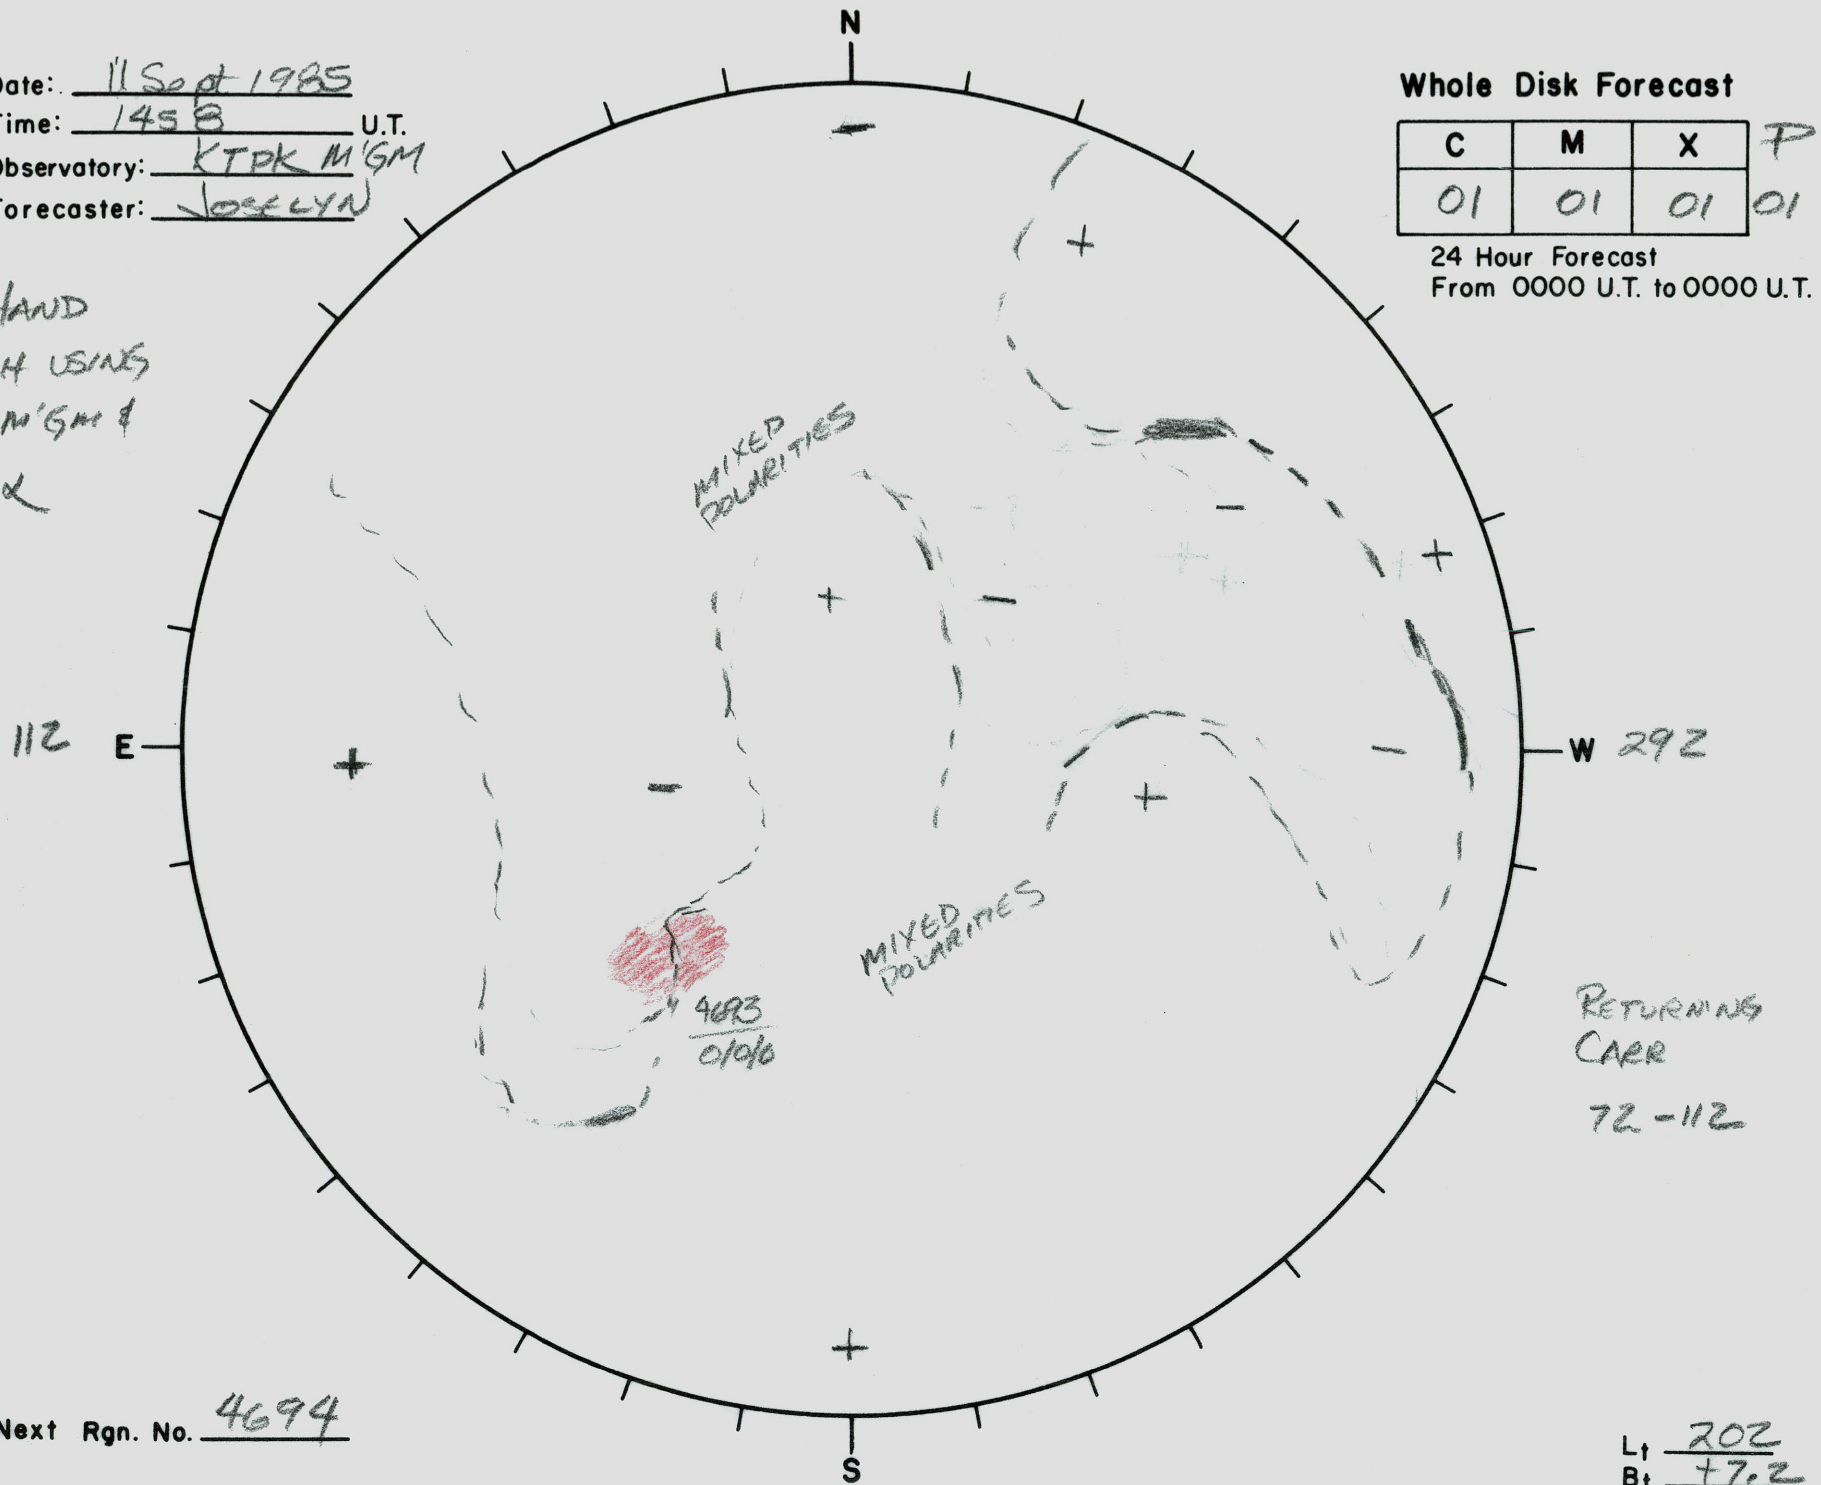

Date: 11 Sept 1985
 Time: 1458 U.T.
 Observatory: KTRK M'GM
 Forecaster: JOSELYN

Whole Disk Forecast

C	M	X	P
01	01	01	01

24 Hour Forecast
 From 0000 U.T. to 0000 U.T.

FREE HAND
 SKETCH USING
 KTRK M'GM &
 HELL HQ

Next Rgn. No. 4694

L 202
 B +7.2