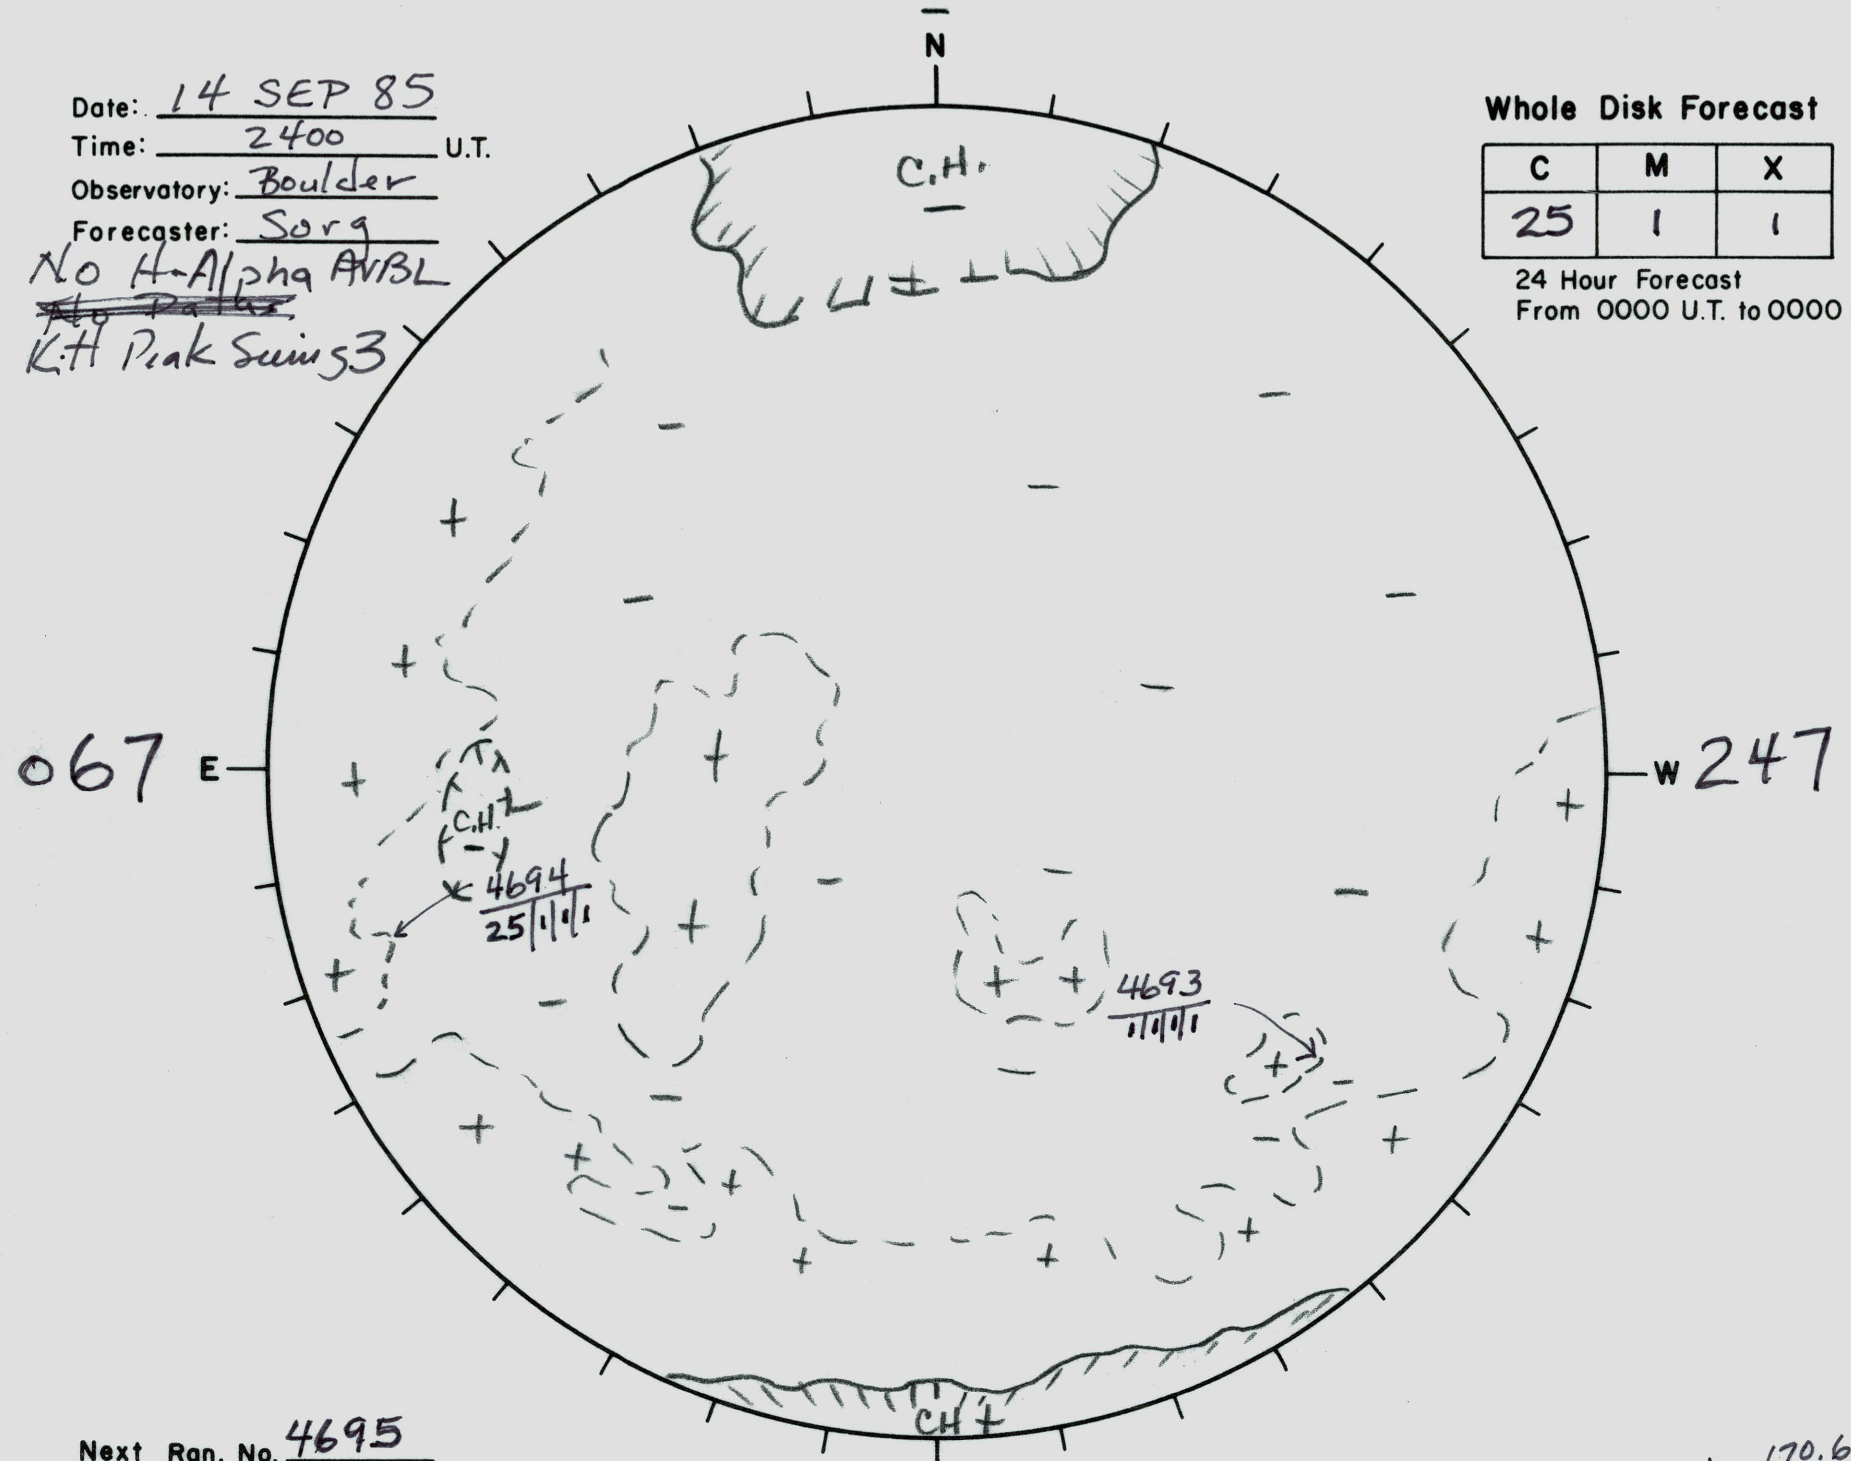

Date: 14 SEP 85
 Time: 2400 U.T.
 Observatory: Boulder
 Forecaster: Sorg

No H-Alpha AVBL
~~to Parker~~
 Kitt Peak Sings 3

Whole Disk Forecast

C	M	X
25	1	1

P
1

24 Hour Forecast
 From 0000 U.T. to 0000 U.T.

Next Rgn. No. 4695

S
157
+

L_t 170.6
 B_t 7.2
 Δt 23.9