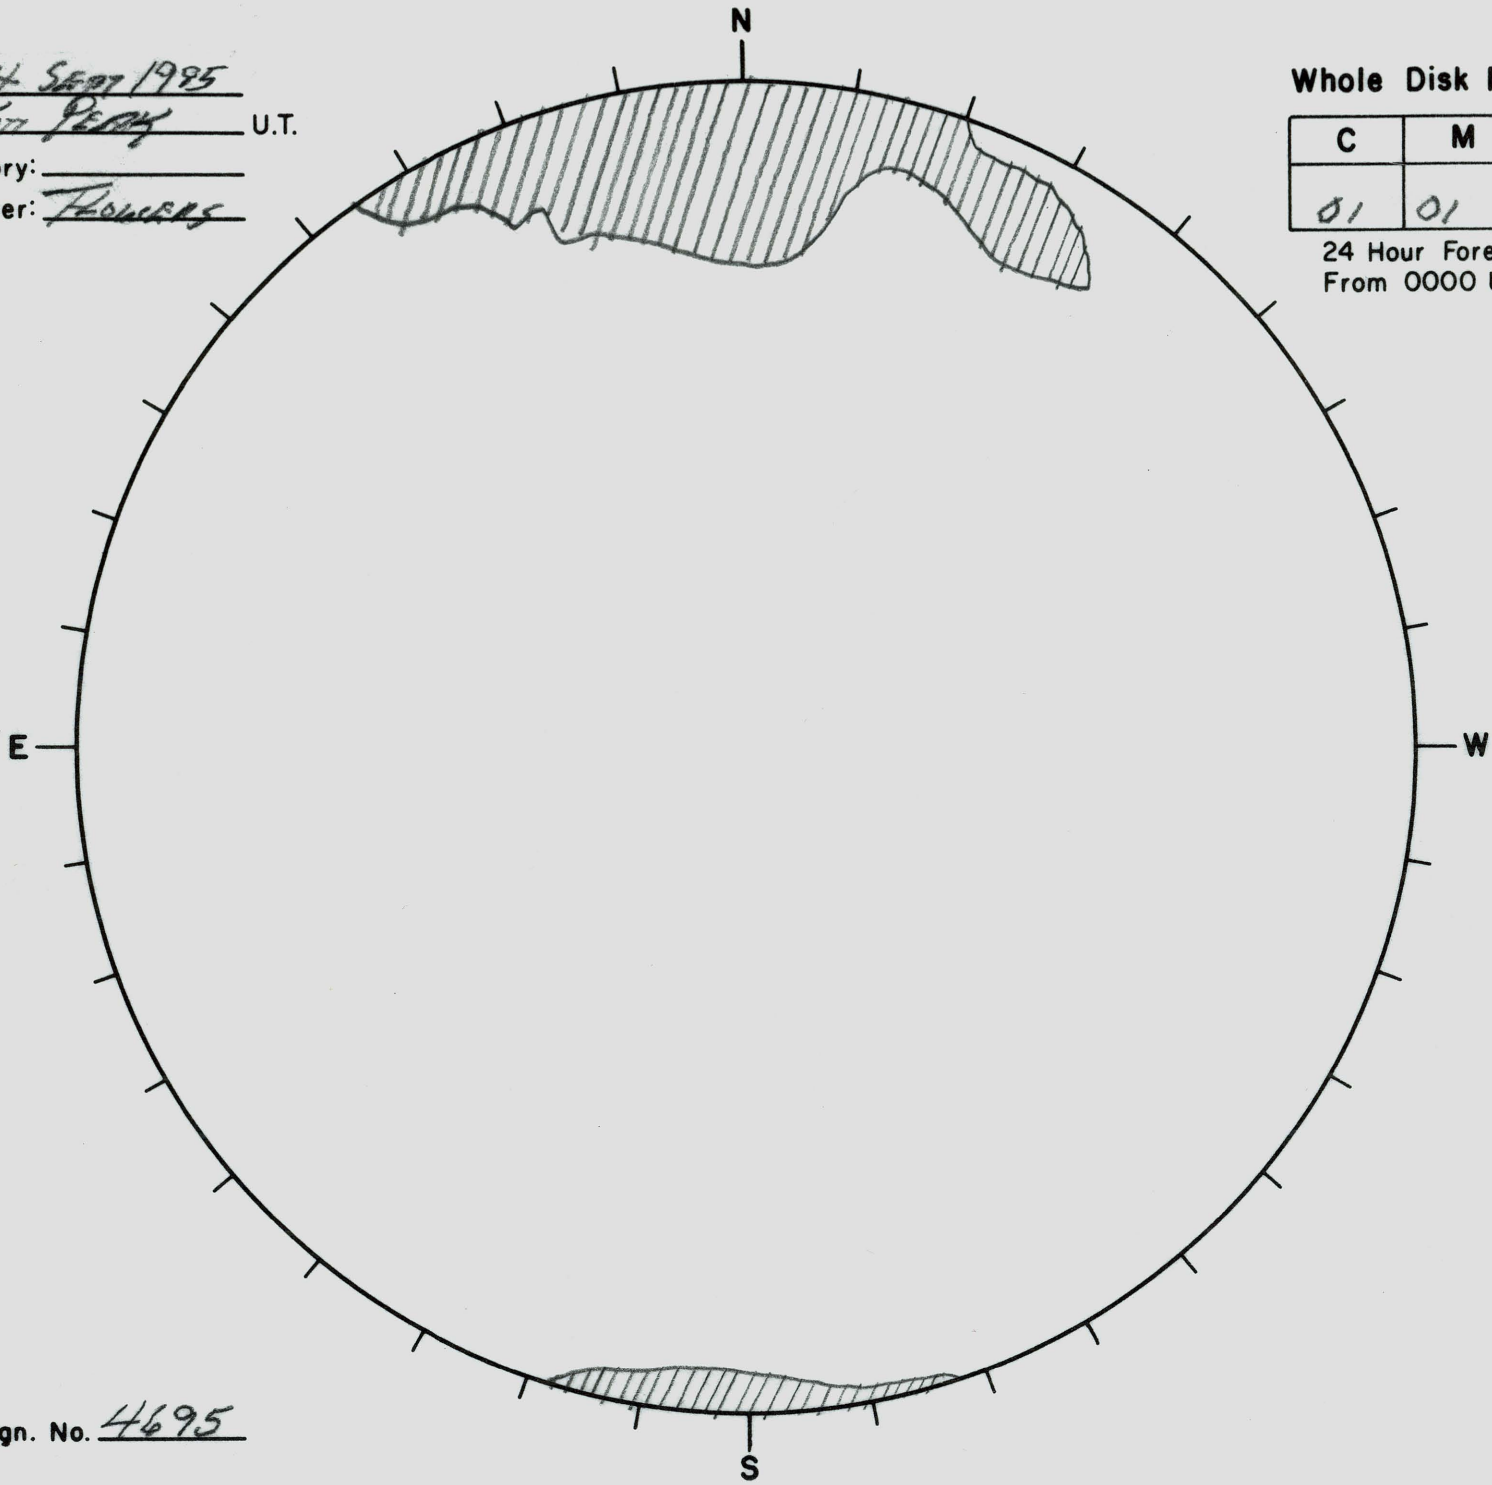

Date: 24 SEPT 1985  
Time: 1700 U.T.  
Observatory: \_\_\_\_\_  
Forecaster: FLORIAN

**Whole Disk Forecast**

C	M	X	P
01	01	01	01

24 Hour Forecast  
From 0000 U.T. to 0000 U.T.

Next Rgn. No. 4695

Lt 028  
Bt 7