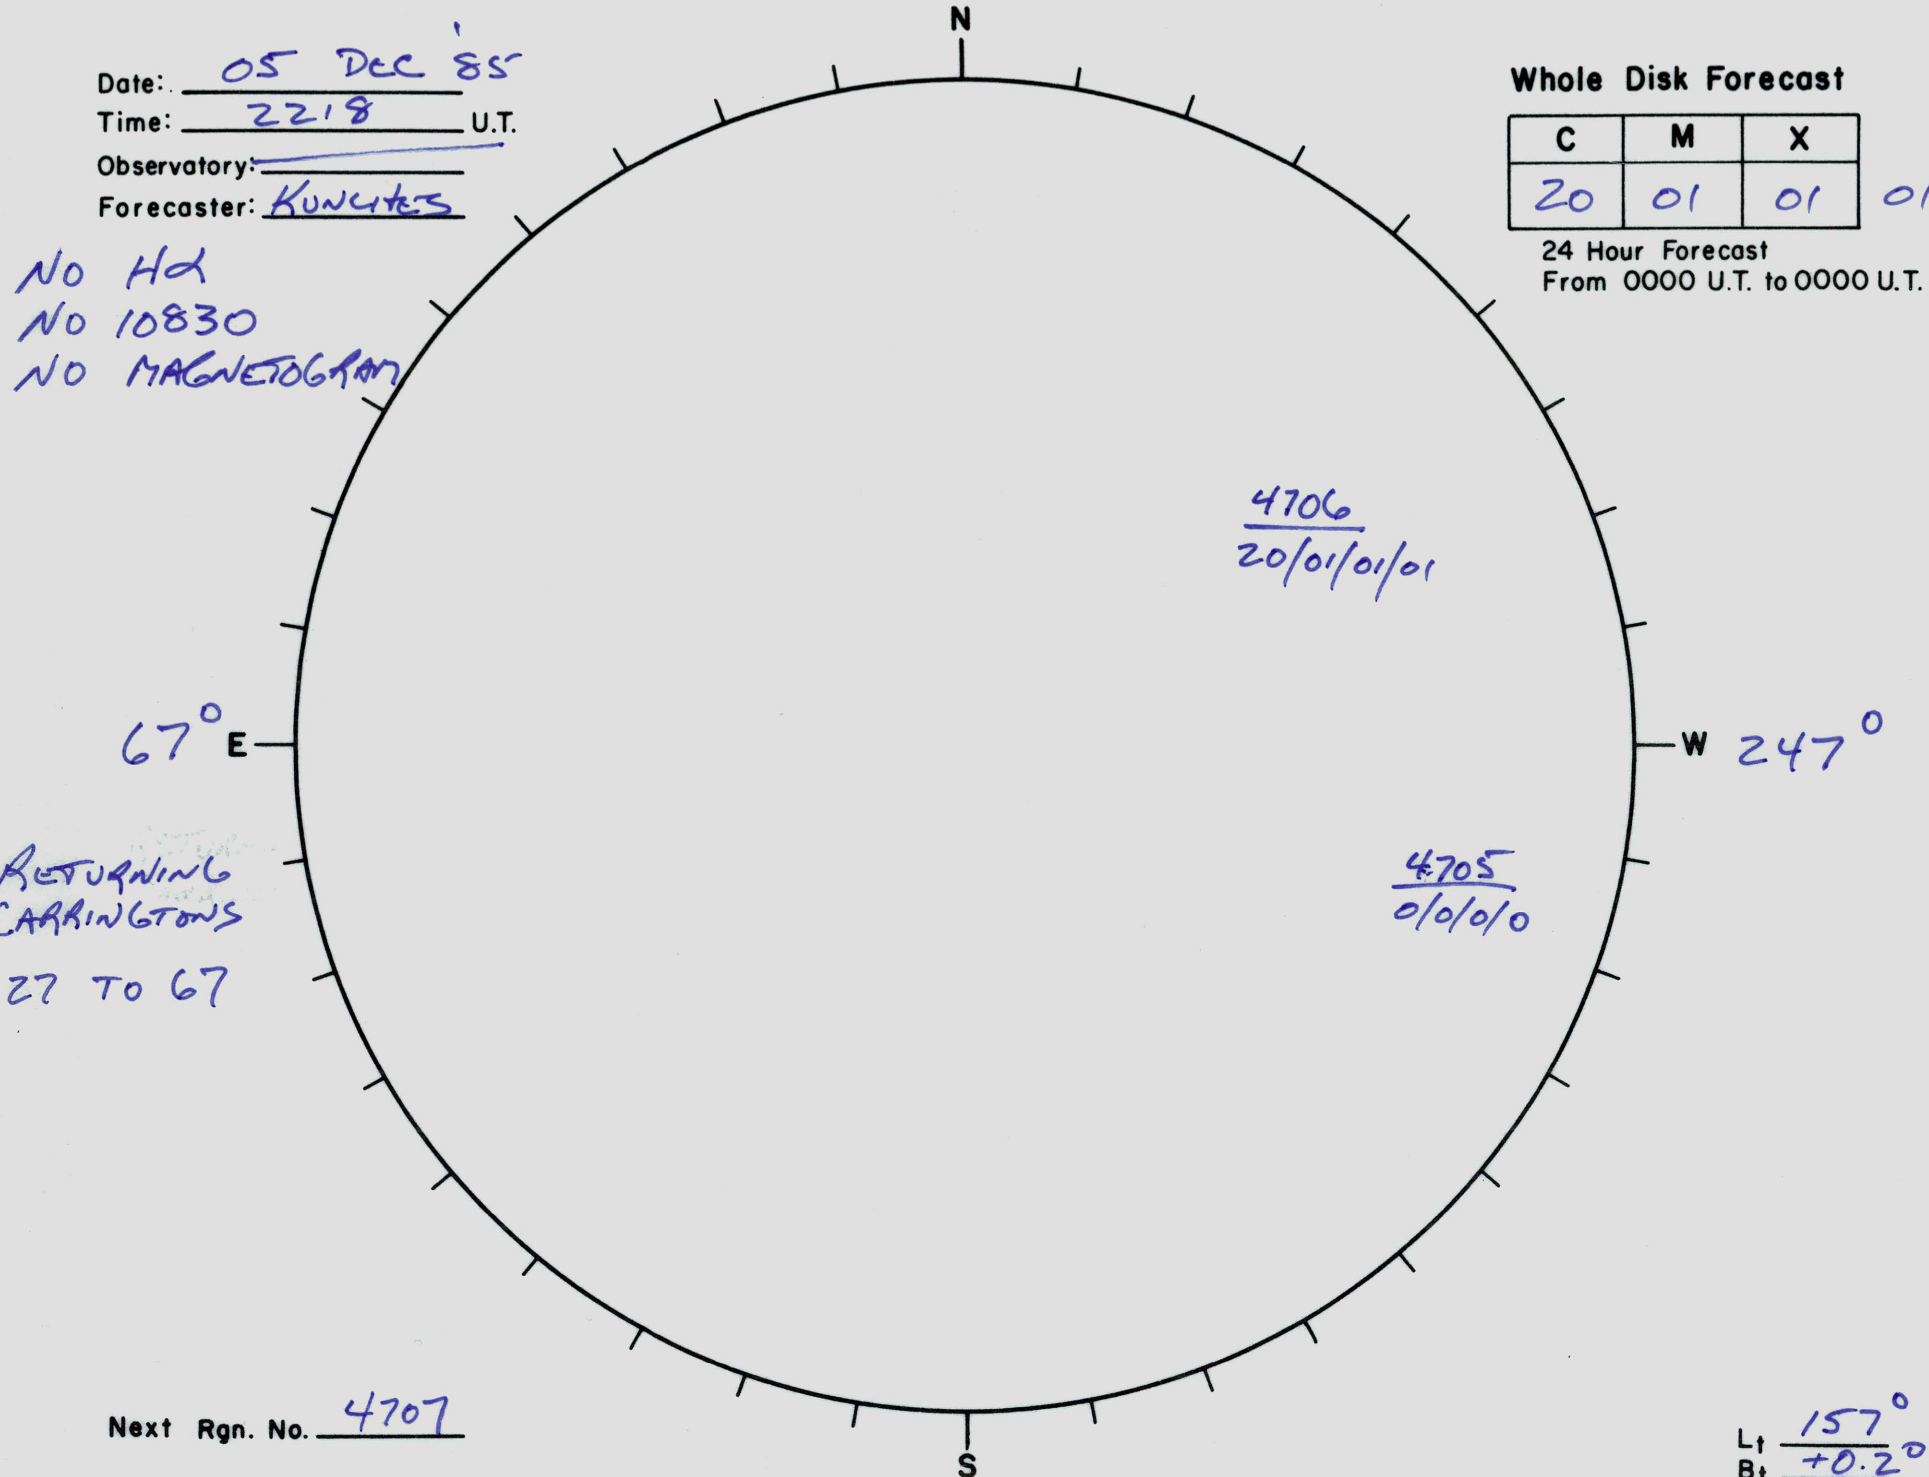

Date: 05 Dec '85
Time: 2218 U.T.
Observatory: _____
Forecaster: KUNYTES

Whole Disk Forecast

C	M	X	
20	01	01	01

24 Hour Forecast
From 0000 U.T. to 0000 U.T.

NO HD
NO 10830
NO MAGNETOGRAM

Next Rgn. No. 4707

Lt 157°
Bt +0.2°