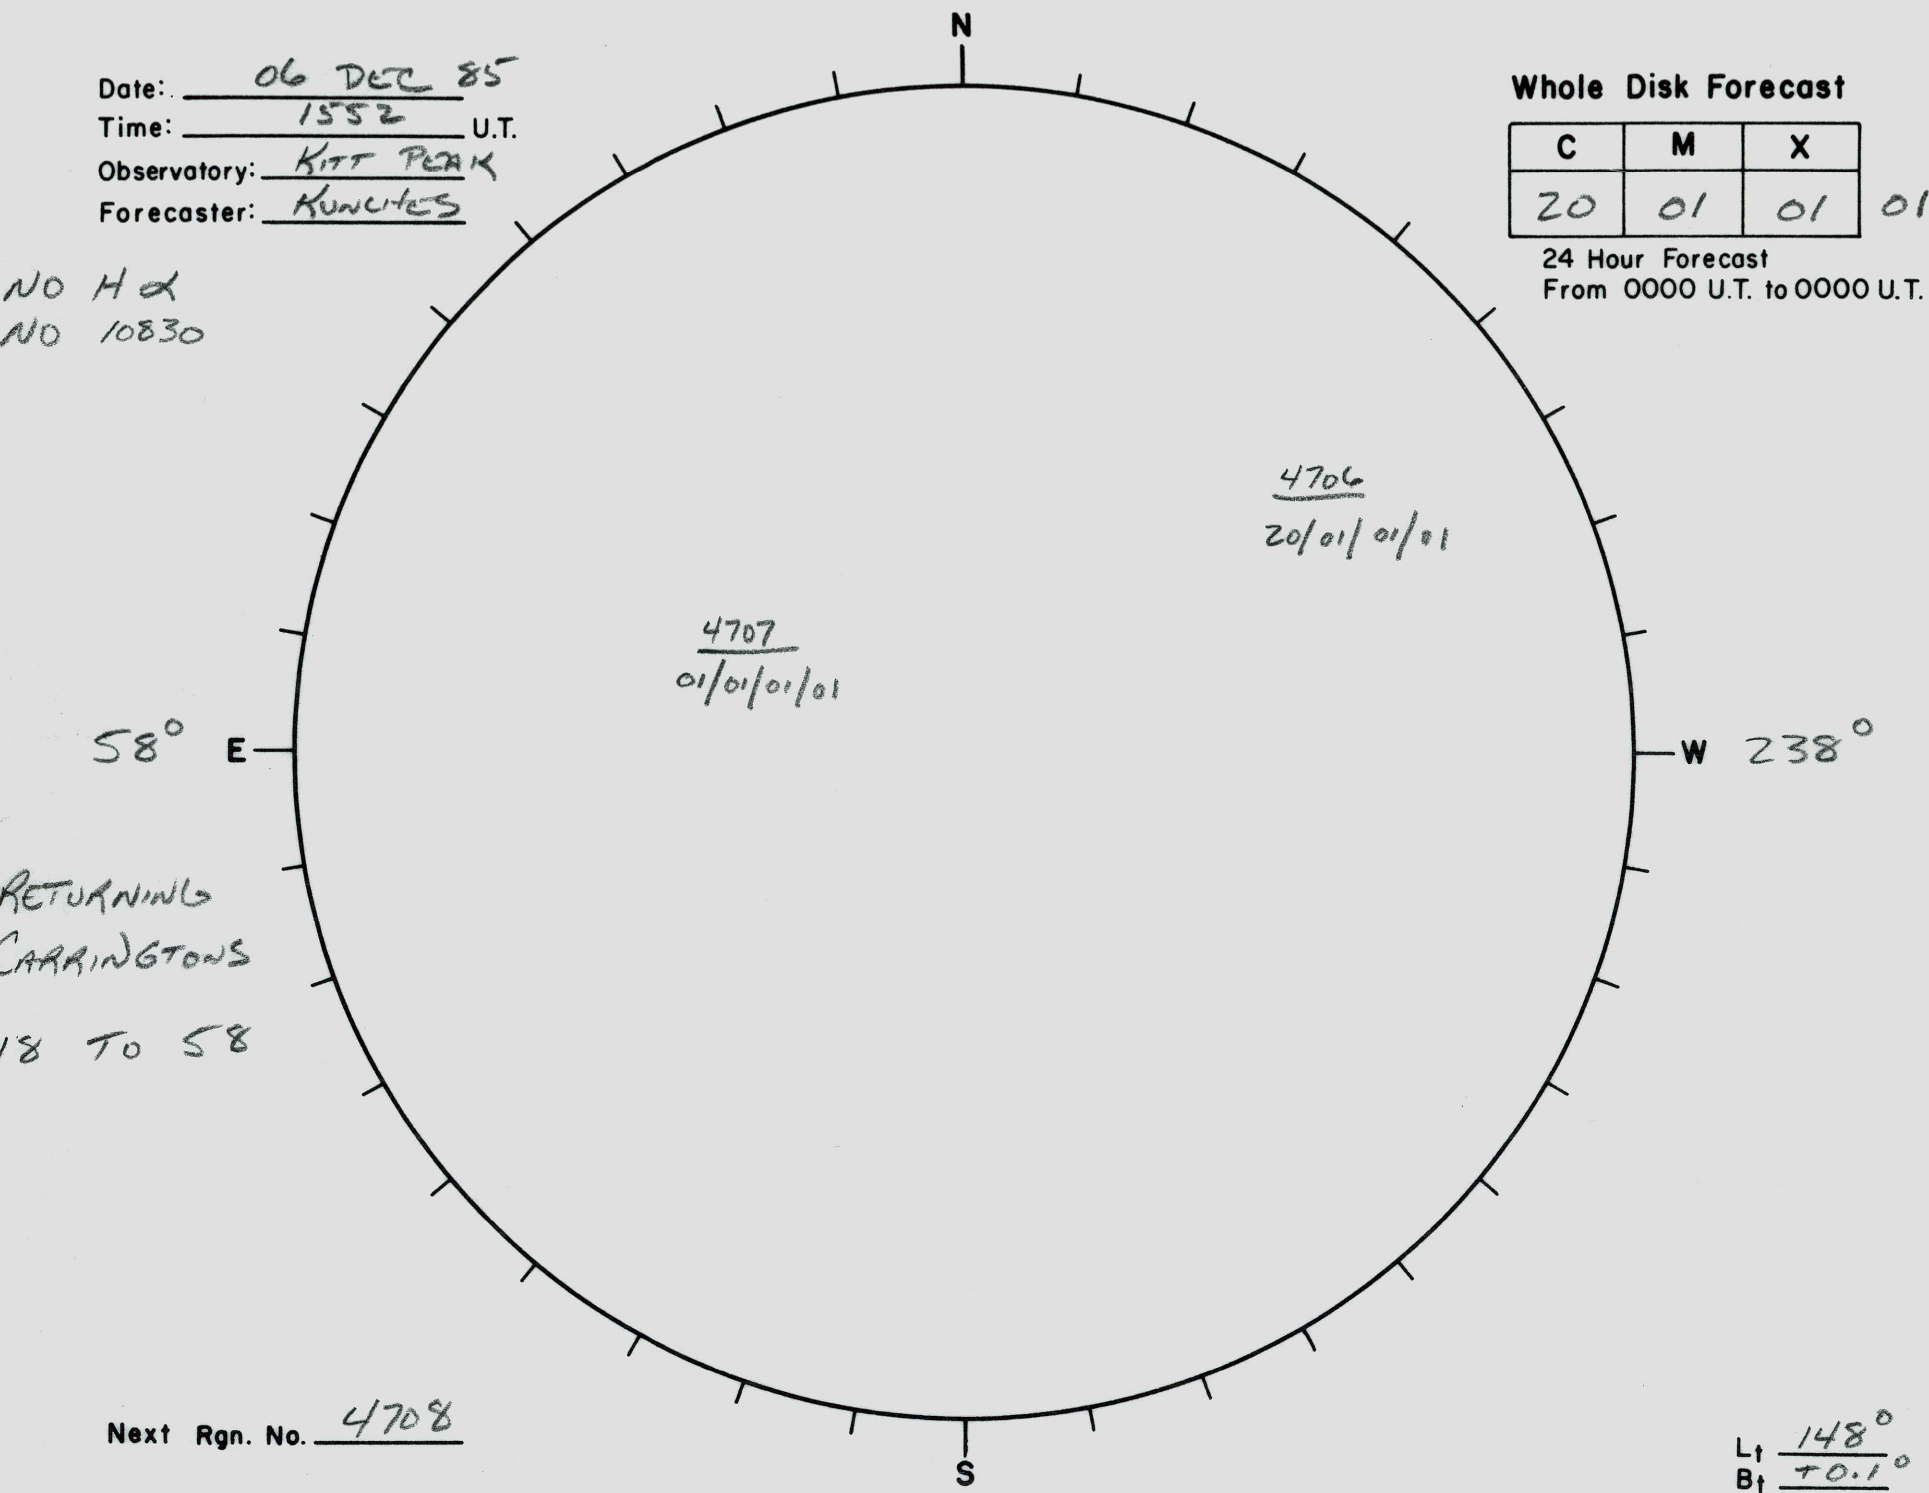

Date: 06 DEC 85  
Time: 1552 U.T.  
Observatory: KITT PEAK  
Forecaster: KUNLITES

Whole Disk Forecast

C	M	X
20	01	01 01

24 Hour Forecast  
From 0000 U.T. to 0000 U.T.

NO H $\alpha$   
NO 10830

RETURNING  
CARRINGTONS  
18 TO 58

Next Rgn. No. 4708

L $\dagger$  148°  
B $\dagger$  70.1°