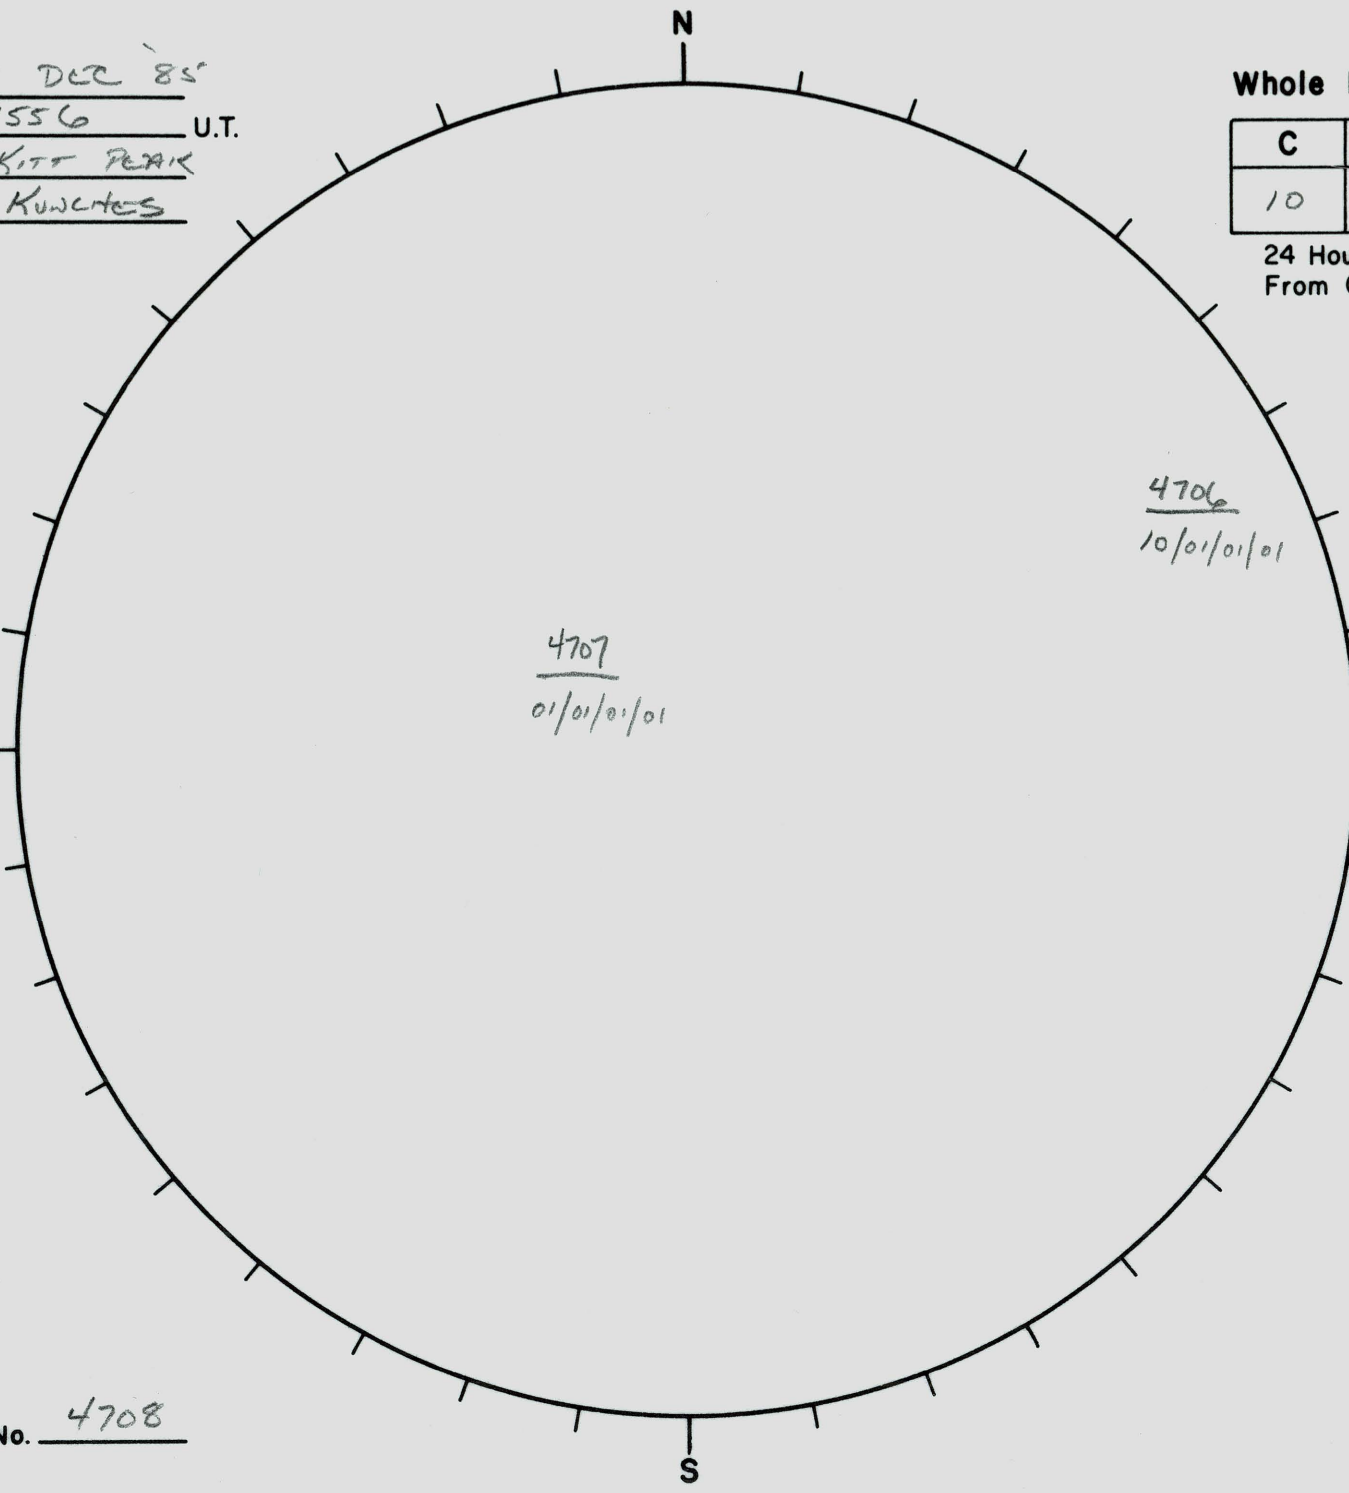

Date: 07 DEC 85
Time: 1556 U.T.
Observatory: KITT PEAK
Forecaster: KUNZTES

Whole Disk Forecast

C	M	X	
10	01	01	01

24 Hour Forecast
From 0000 U.T. to 0000 U.T.

NO HA
NO 10830

Next Rgn. No. 4708

L_t 134°
B_t 0.0