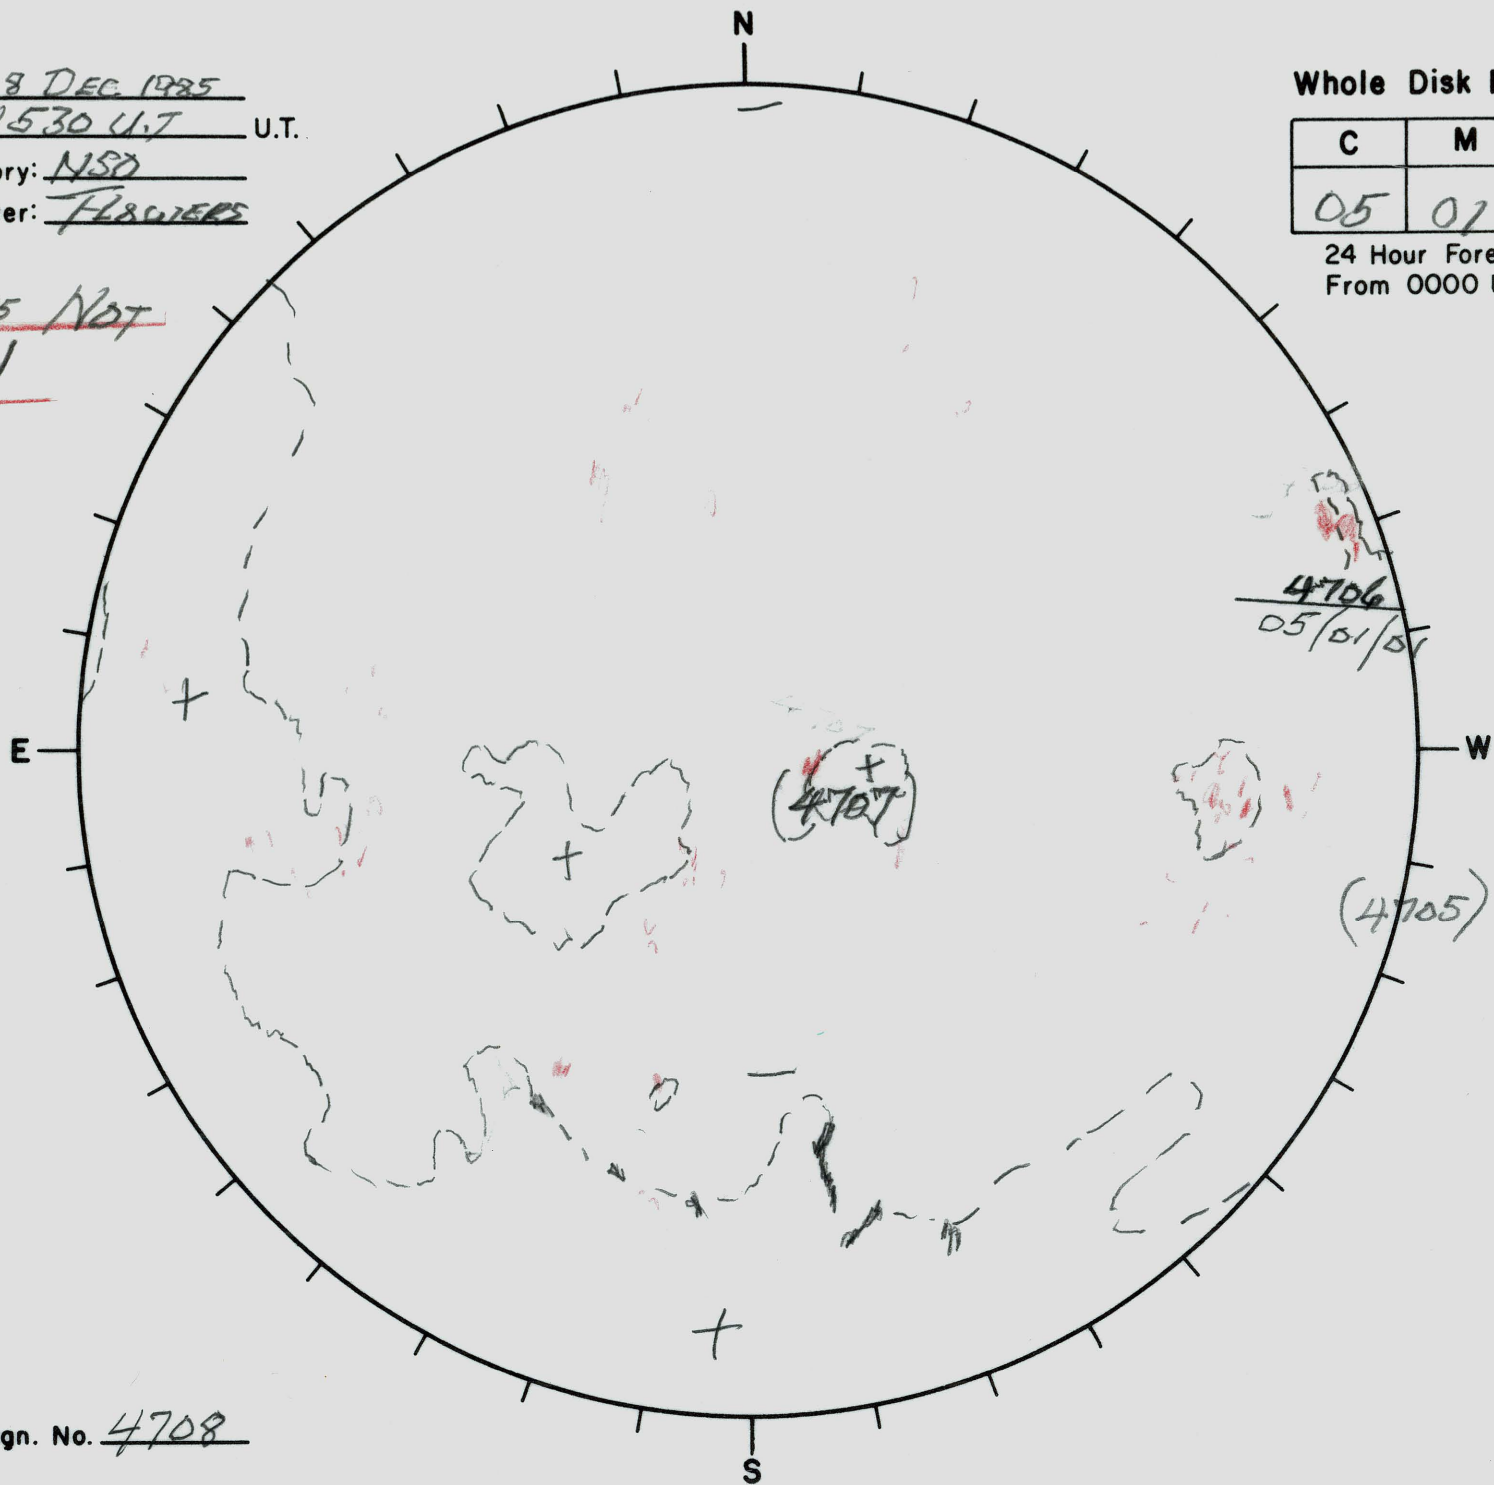

Date: 08 DEC 1985  
Time: 1530 U.T. U.T.  
Observatory: NSO  
Forecaster: FLORIAN

### Whole Disk Forecast

C	M	X	P
05	01	01	01

24 Hour Forecast  
From 0000 U.T. to 0000 U.T.

POSITIONS NOT  
RELIABLE!

Next Rgn. No. 4708

L<sub>t</sub> 121.2  
B<sub>t</sub> -0.1