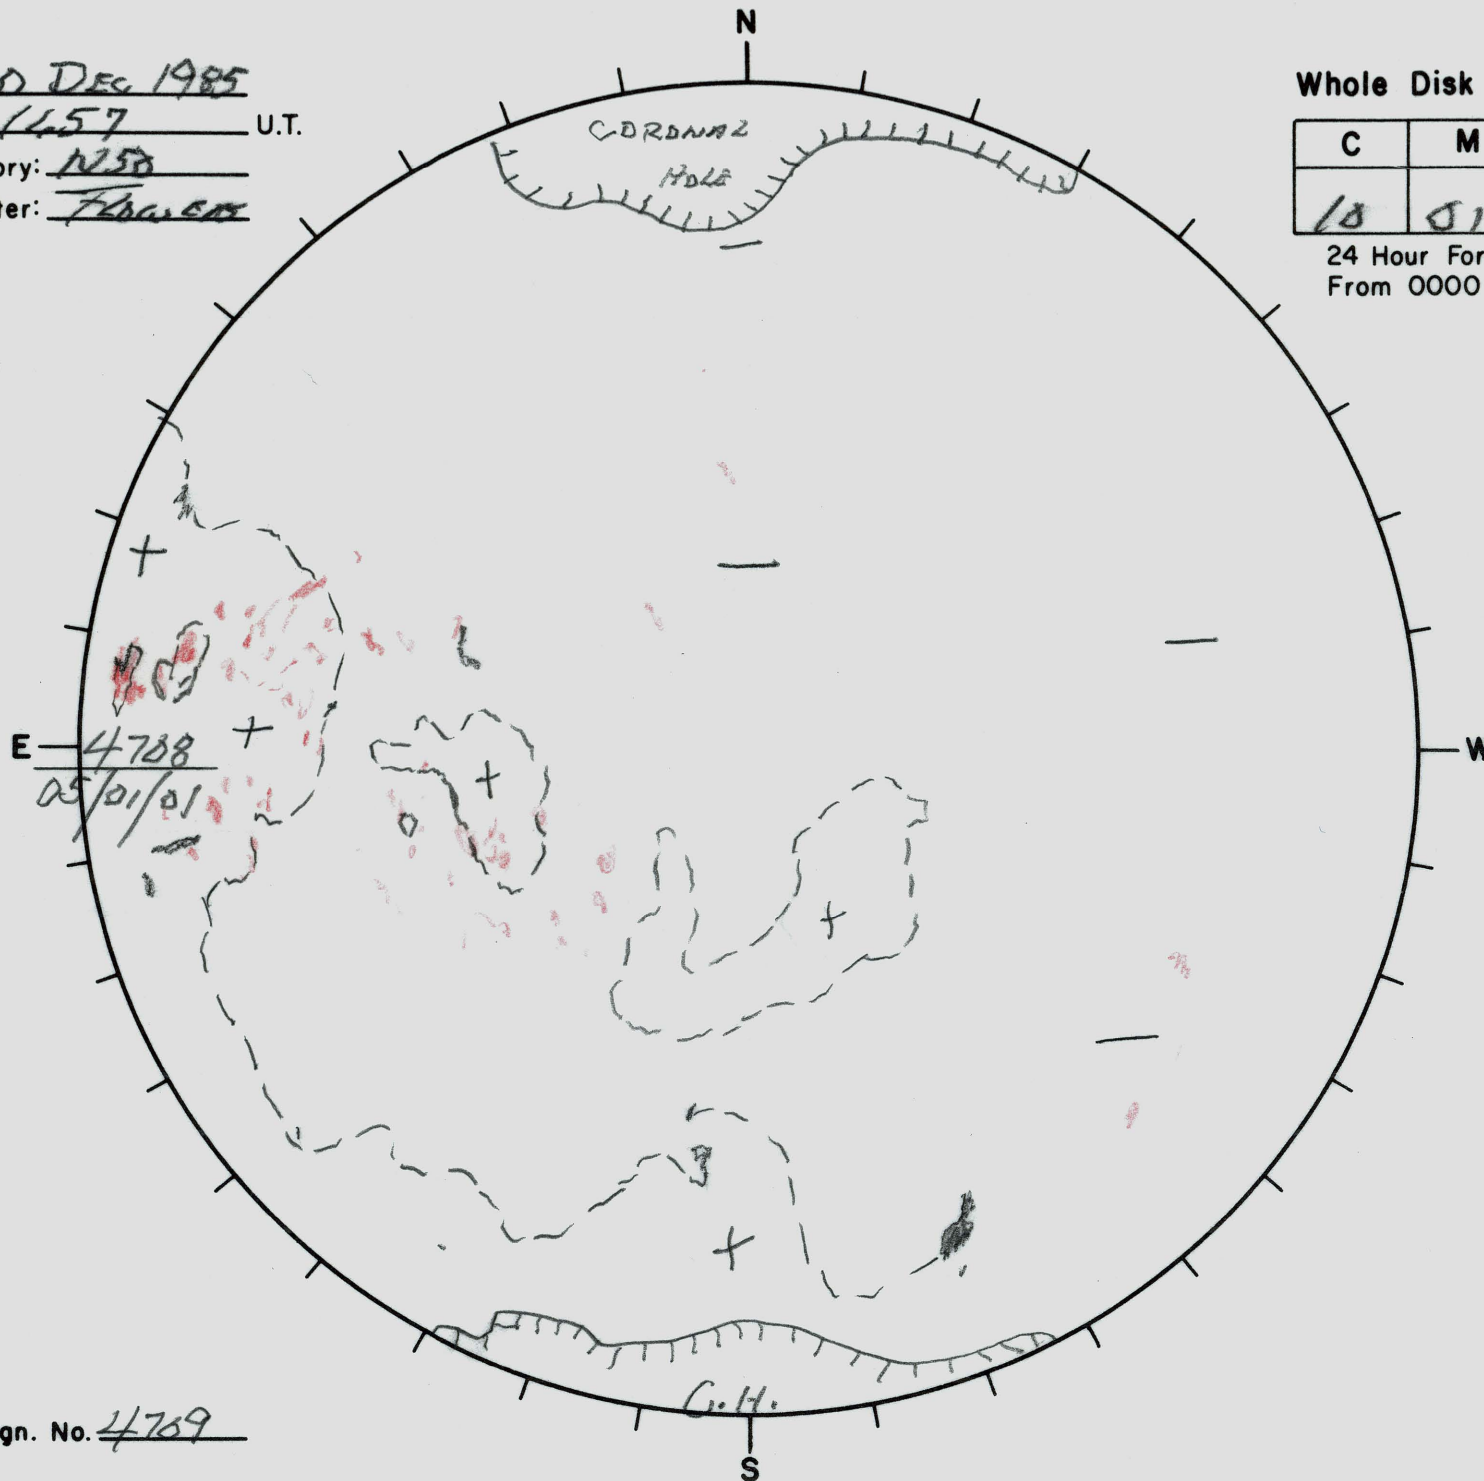

Date: 10 DEC 1985
 Time: 1457 U.T.
 Observatory: N250
 Forecaster: FELIX GAY

Whole Disk Forecast

C	M	X	P
<u>10</u>	<u>01</u>	<u>01</u>	<u>01</u>

24 Hour Forecast
 From 0000 U.T. to 0000 U.T.

POSITIONS
 UNRELIABLE

Next Rgn. No. 4769

L_t 94.3
 B_t -0.4