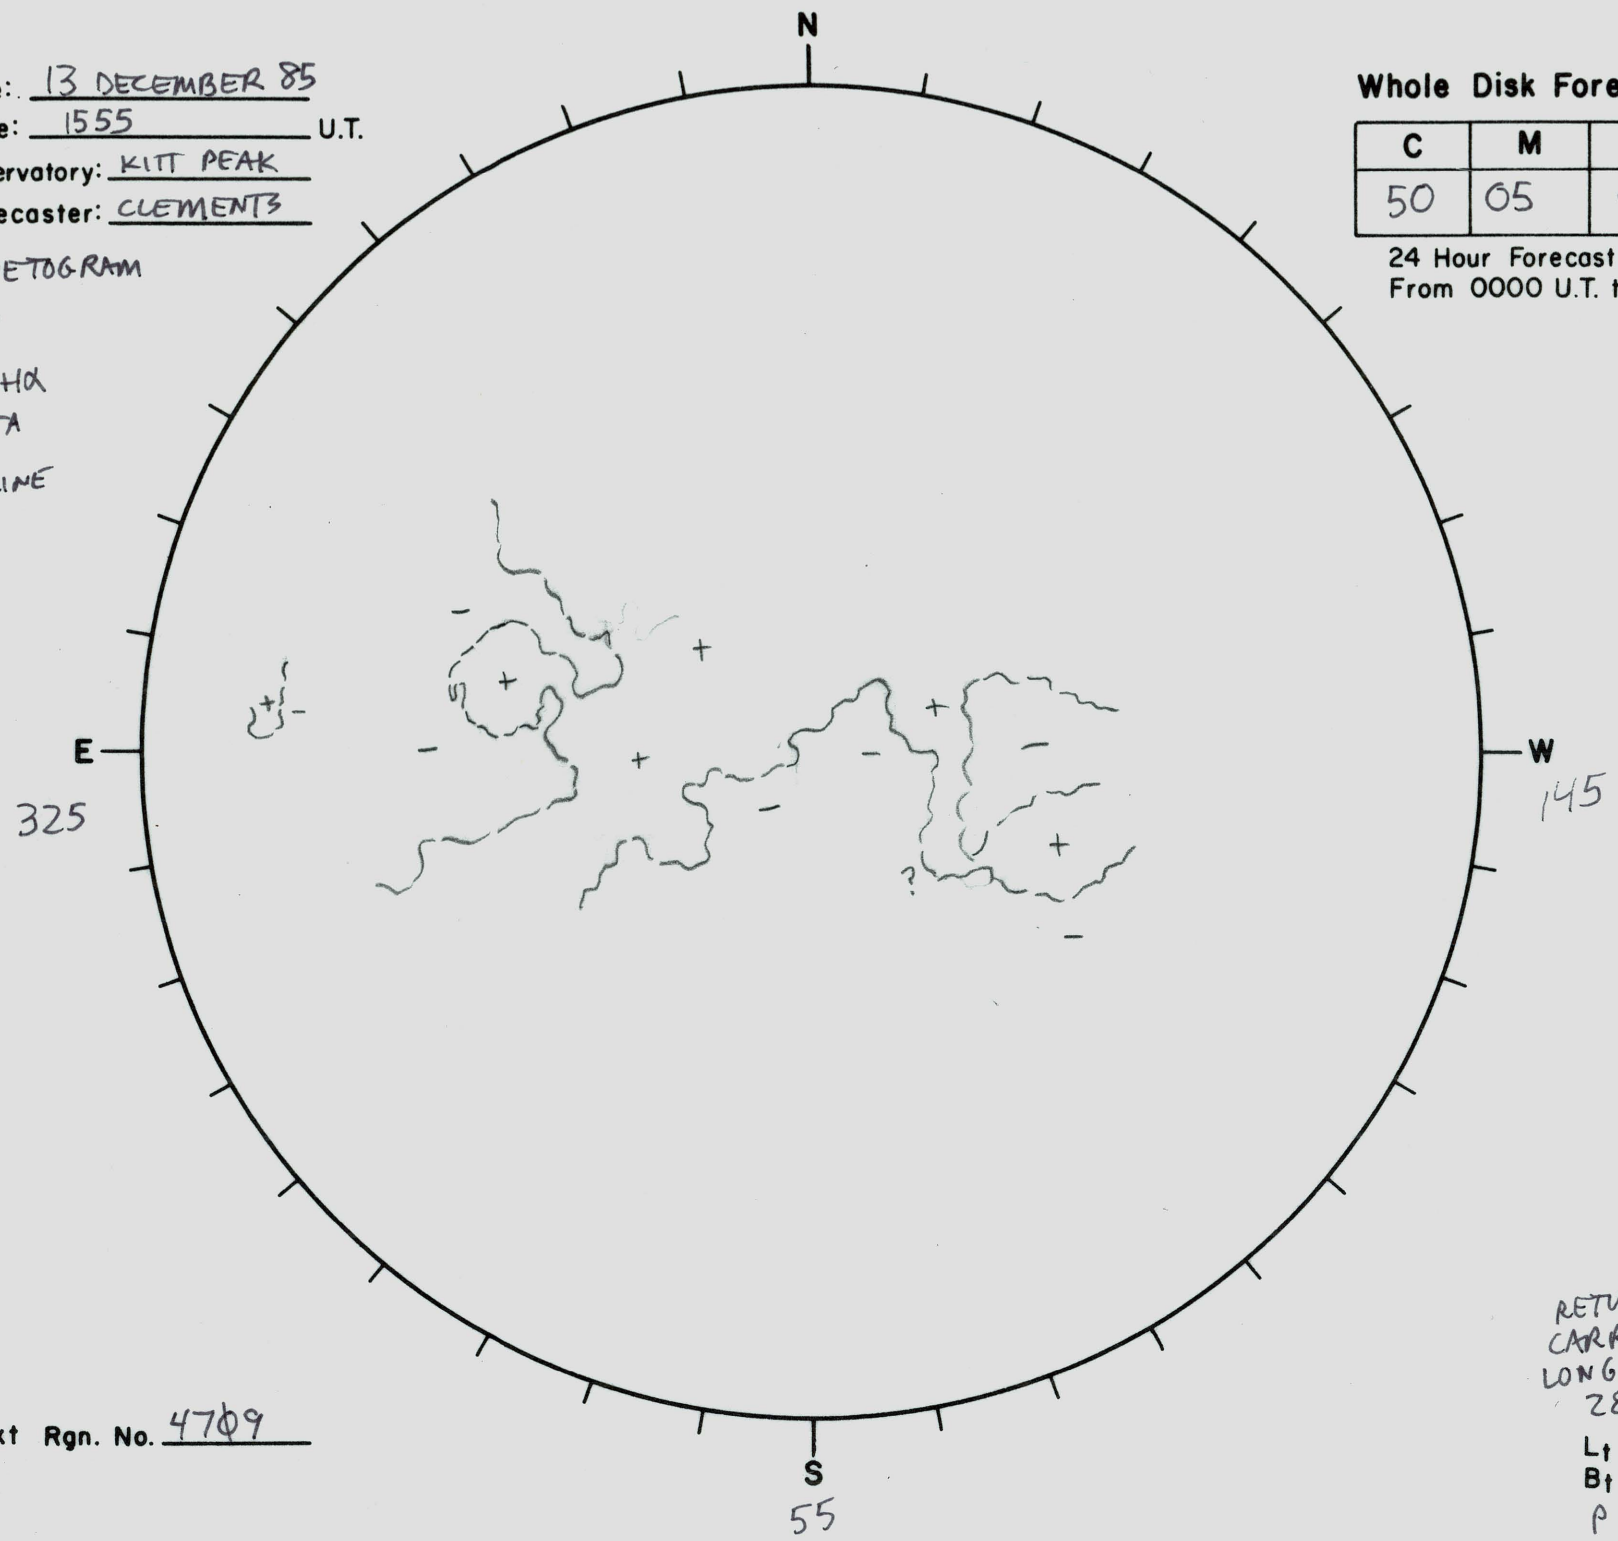

Date: 13 DECEMBER 85  
 Time: 1555 U.T.  
 Observatory: KITT PEAK  
 Forecaster: CLEMENTS

**Whole Disk Forecast**

C	M	X	P
50	05	01	01

24 Hour Forecast  
 From 0000 U.T. to 0000 U.T.

K/P MAGNETOGRAM  
 He 10830  
 NO BLDR HQ  
 NO SP DATA  
 NO 10830 LINE

Next Rgn. No. 4709

RETURNING  
 CARRINGTON  
 LONGITUDES  
 285 - 325  
 L<sub>f</sub> 55.4  
 B<sub>f</sub> -0.8  
 P +10.9