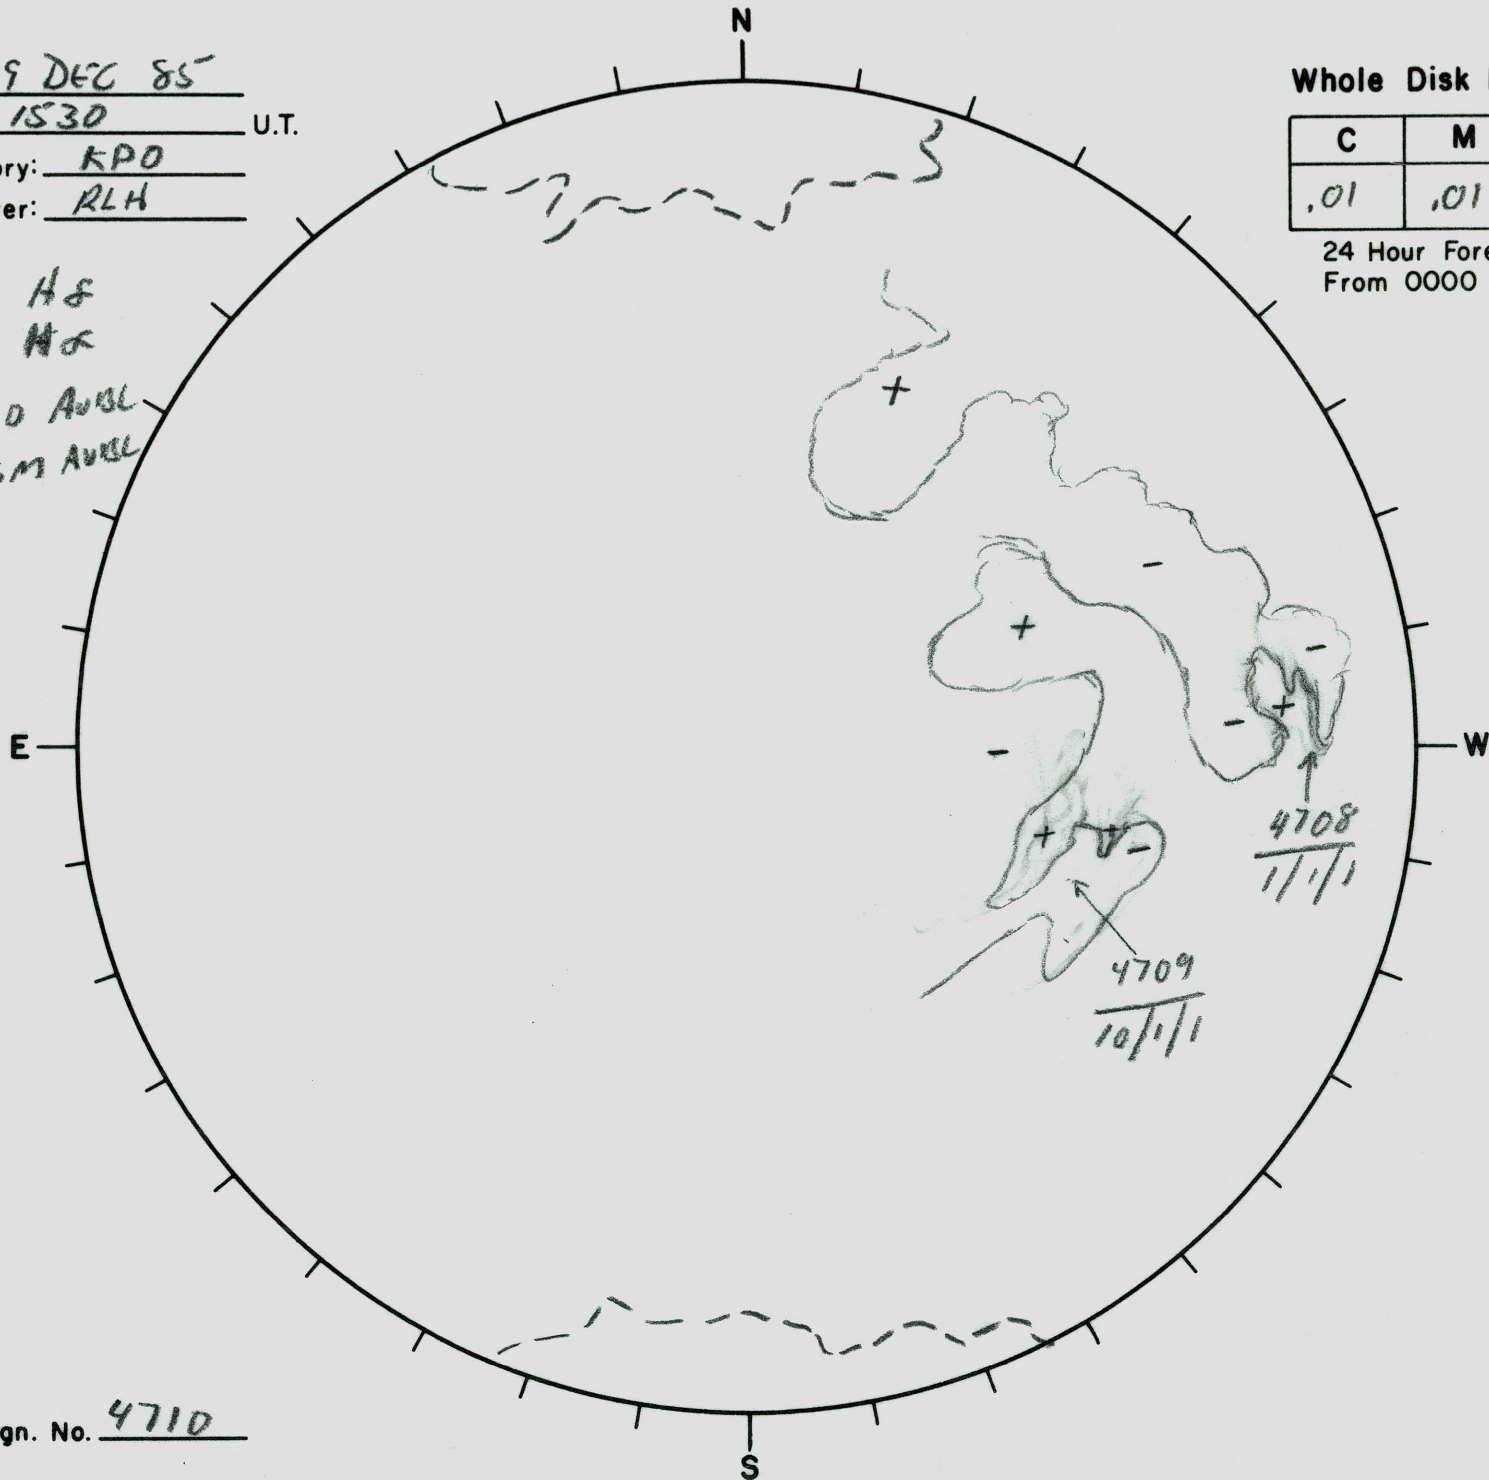

Date: 19 DEC 85
 Time: 1530 U.T.
 Observatory: KPO
 Forecaster: RLH

Whole Disk Forecast

C	M	X	P
.01	.01	.01	.01

24 Hour Forecast
 From 0000 U.T. to 0000 U.T.

No SPO H&M
 No BOW H&M
 KPO 10830 AVEL
 KPO M.TGM AVEL