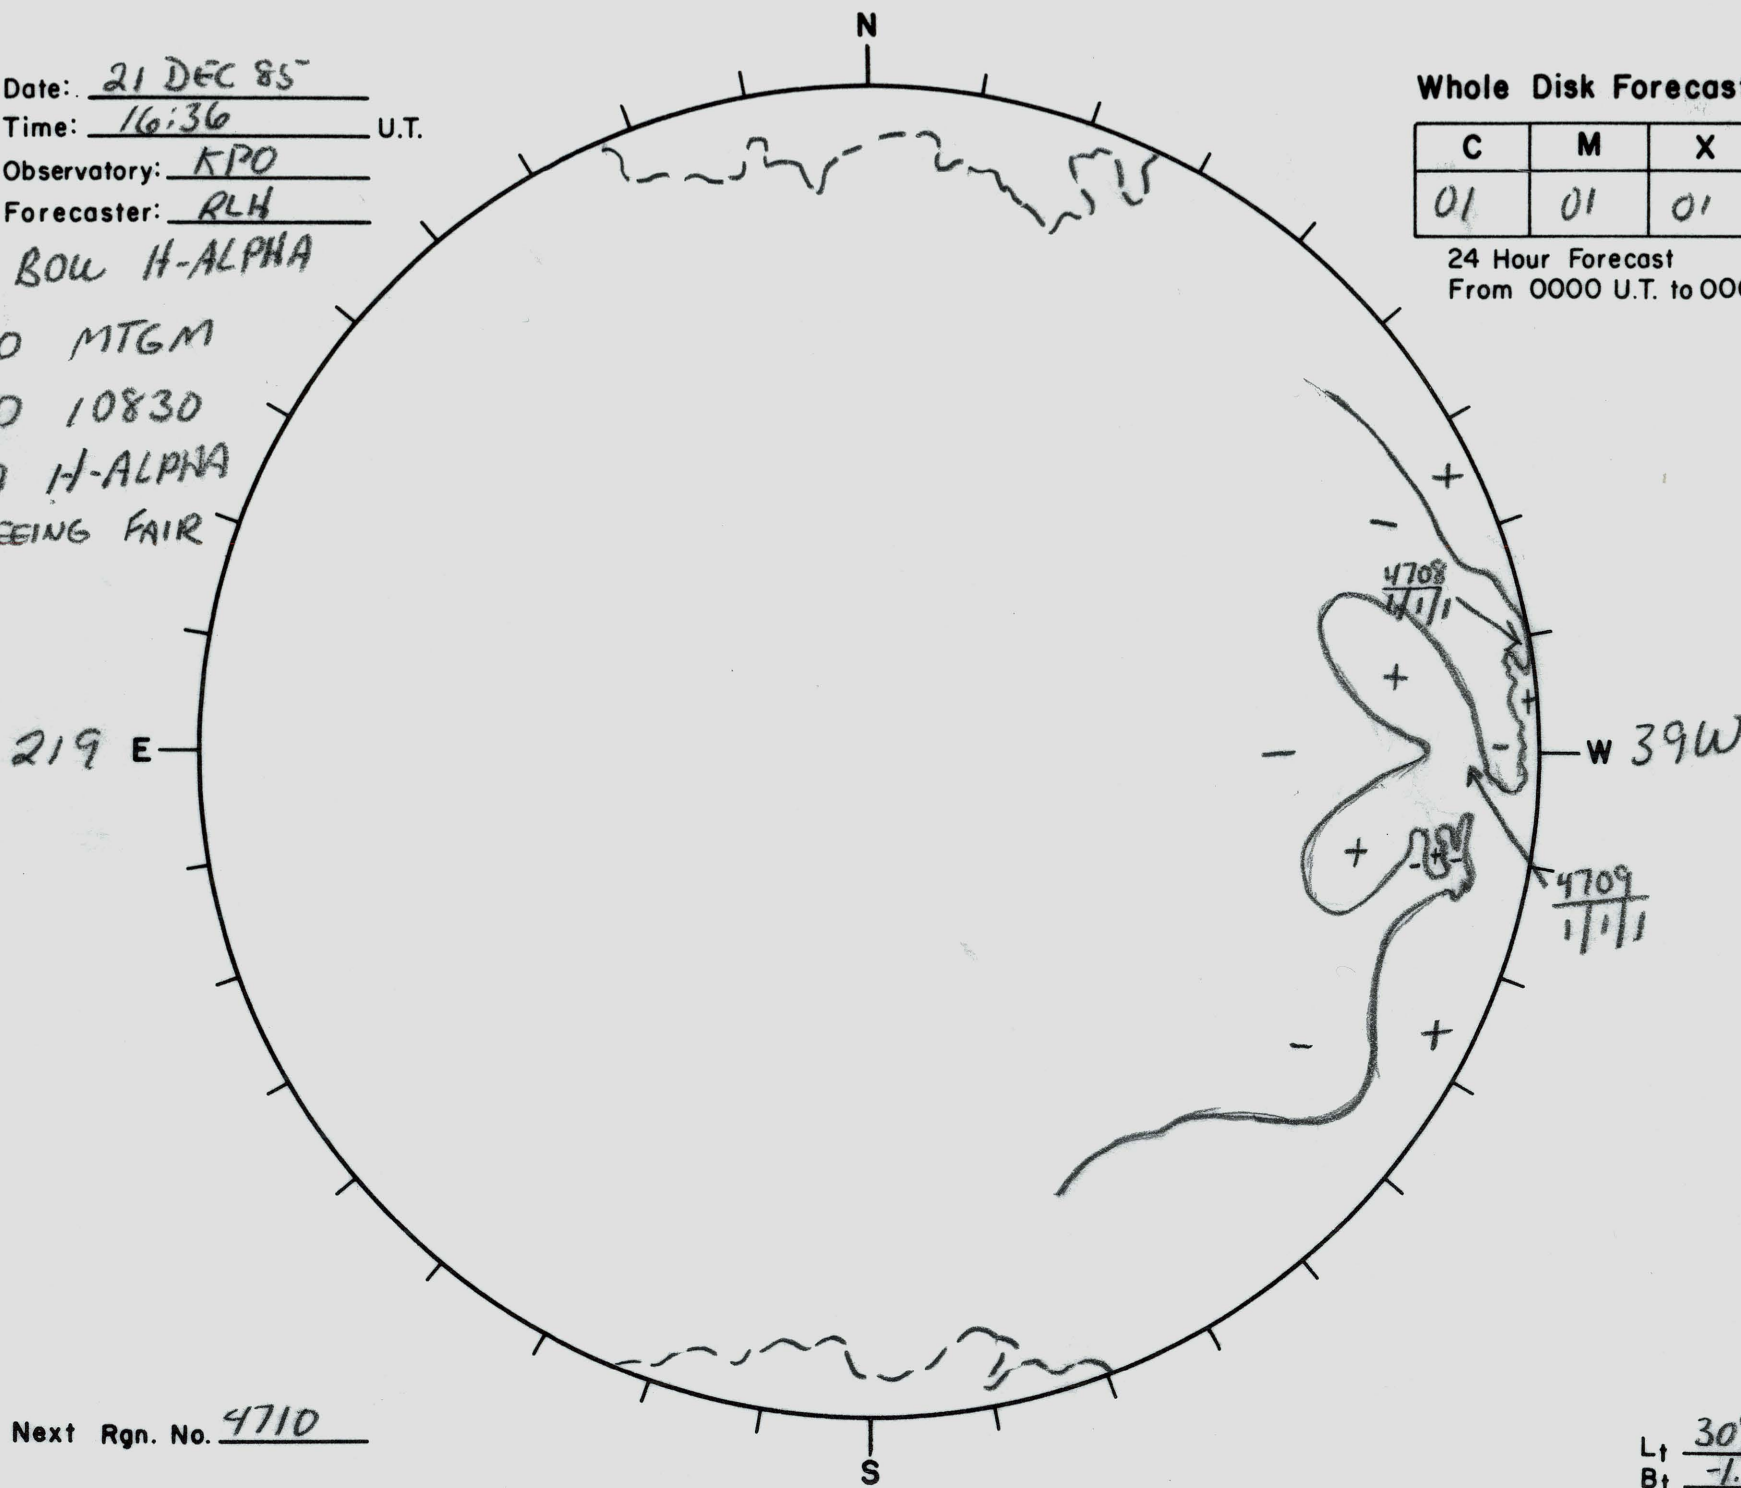

Date: 21 DEC 85
 Time: 16:36 U.T.
 Observatory: KPO
 Forecaster: RLH

No BOU H-ALPHA
 KPO MTGM
 KPO 10830
 SPO H-ALPHA
 SEEING FAIR

Whole Disk Forecast

C	M	X	P
01	01	01	01

24 Hour Forecast
 From 0000 U.T. to 0000 U.T.

Next Rgn. No. 4710

L_t 309.4
 B_t -1.8