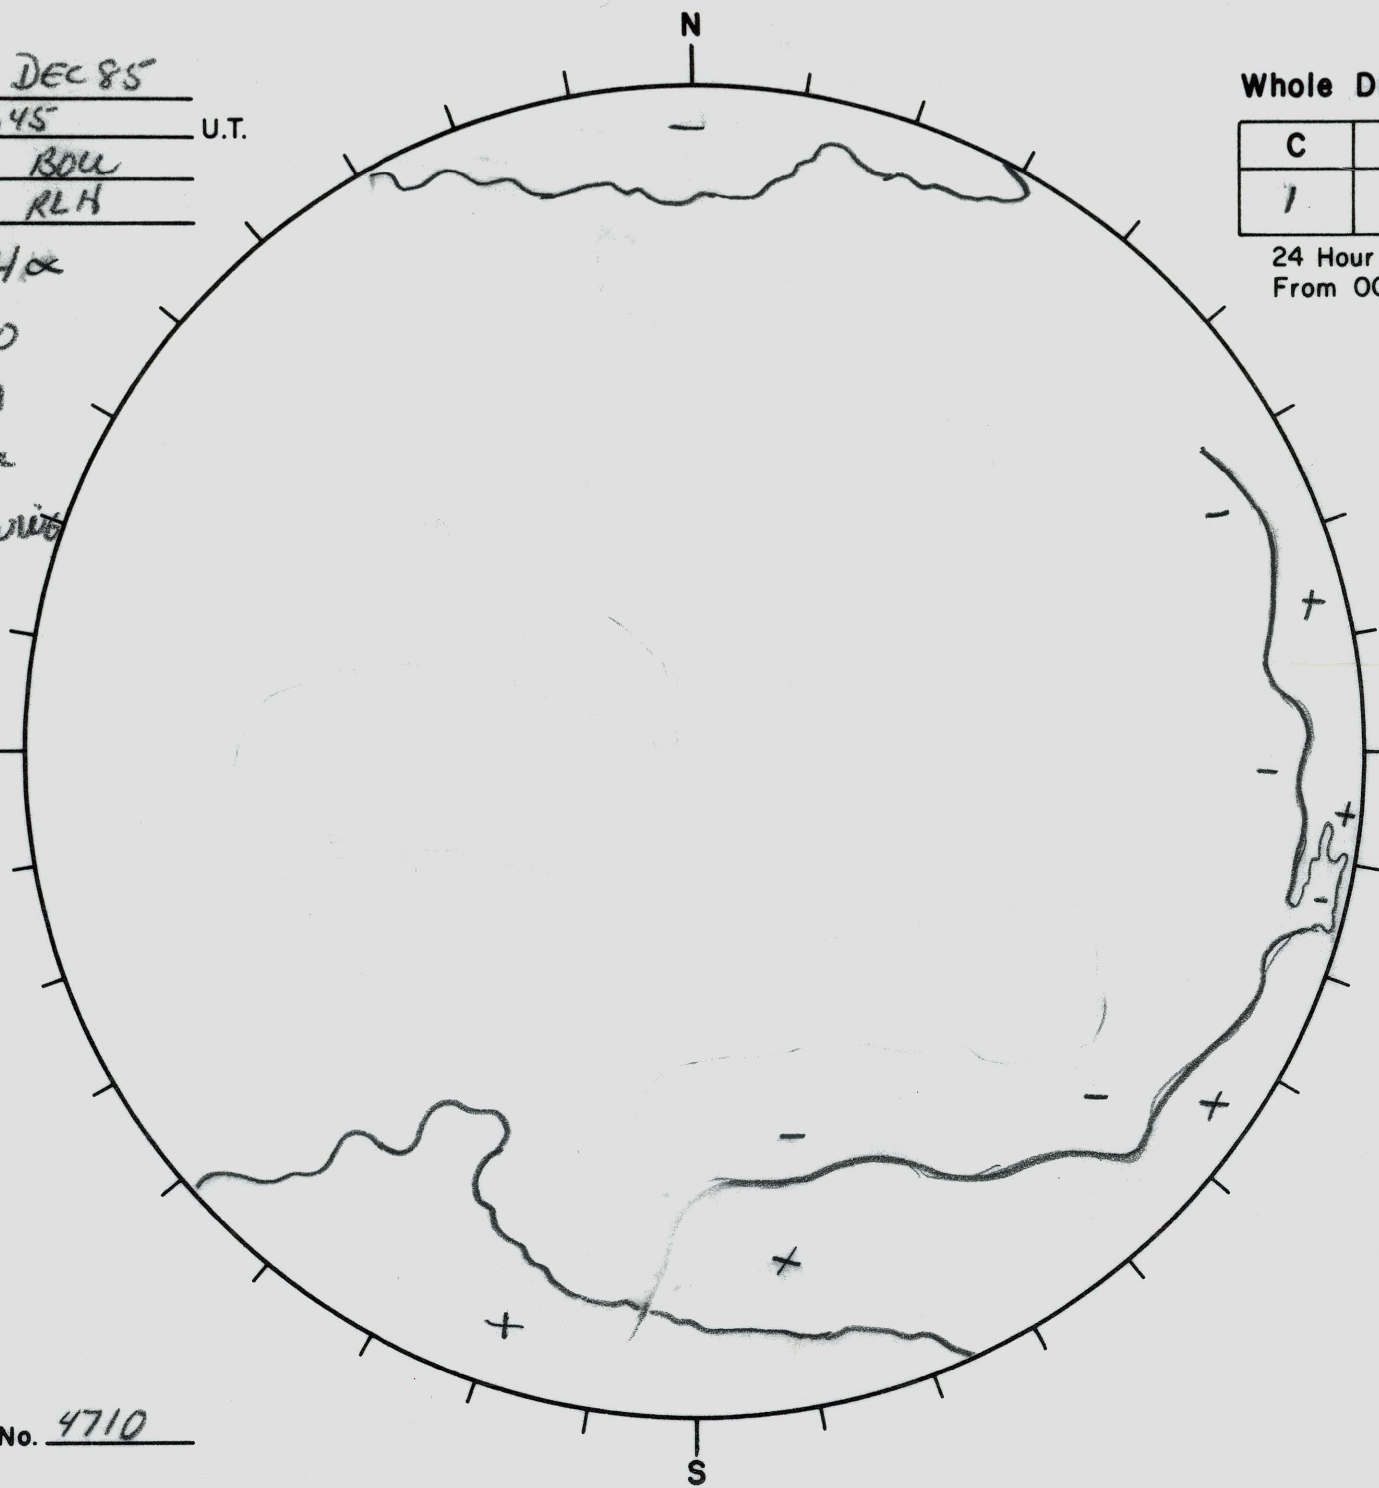

Date: 22 DEC 85
 Time: 1645 U.T.
 Observatory: BDU
 Forecaster: RLH

Whole Disk Forecast

C	M	X
1	1	1

P
1

24 Hour Forecast
 From 0000 U.T. to 0000 U.T.

NO BOW H α
 KPO 10830
 KPO MT6M
 NO SPO H α
 KPO C.H. DRAWING

Next Rgn. No. 4710

L_t 296.2
 B_t -1.9