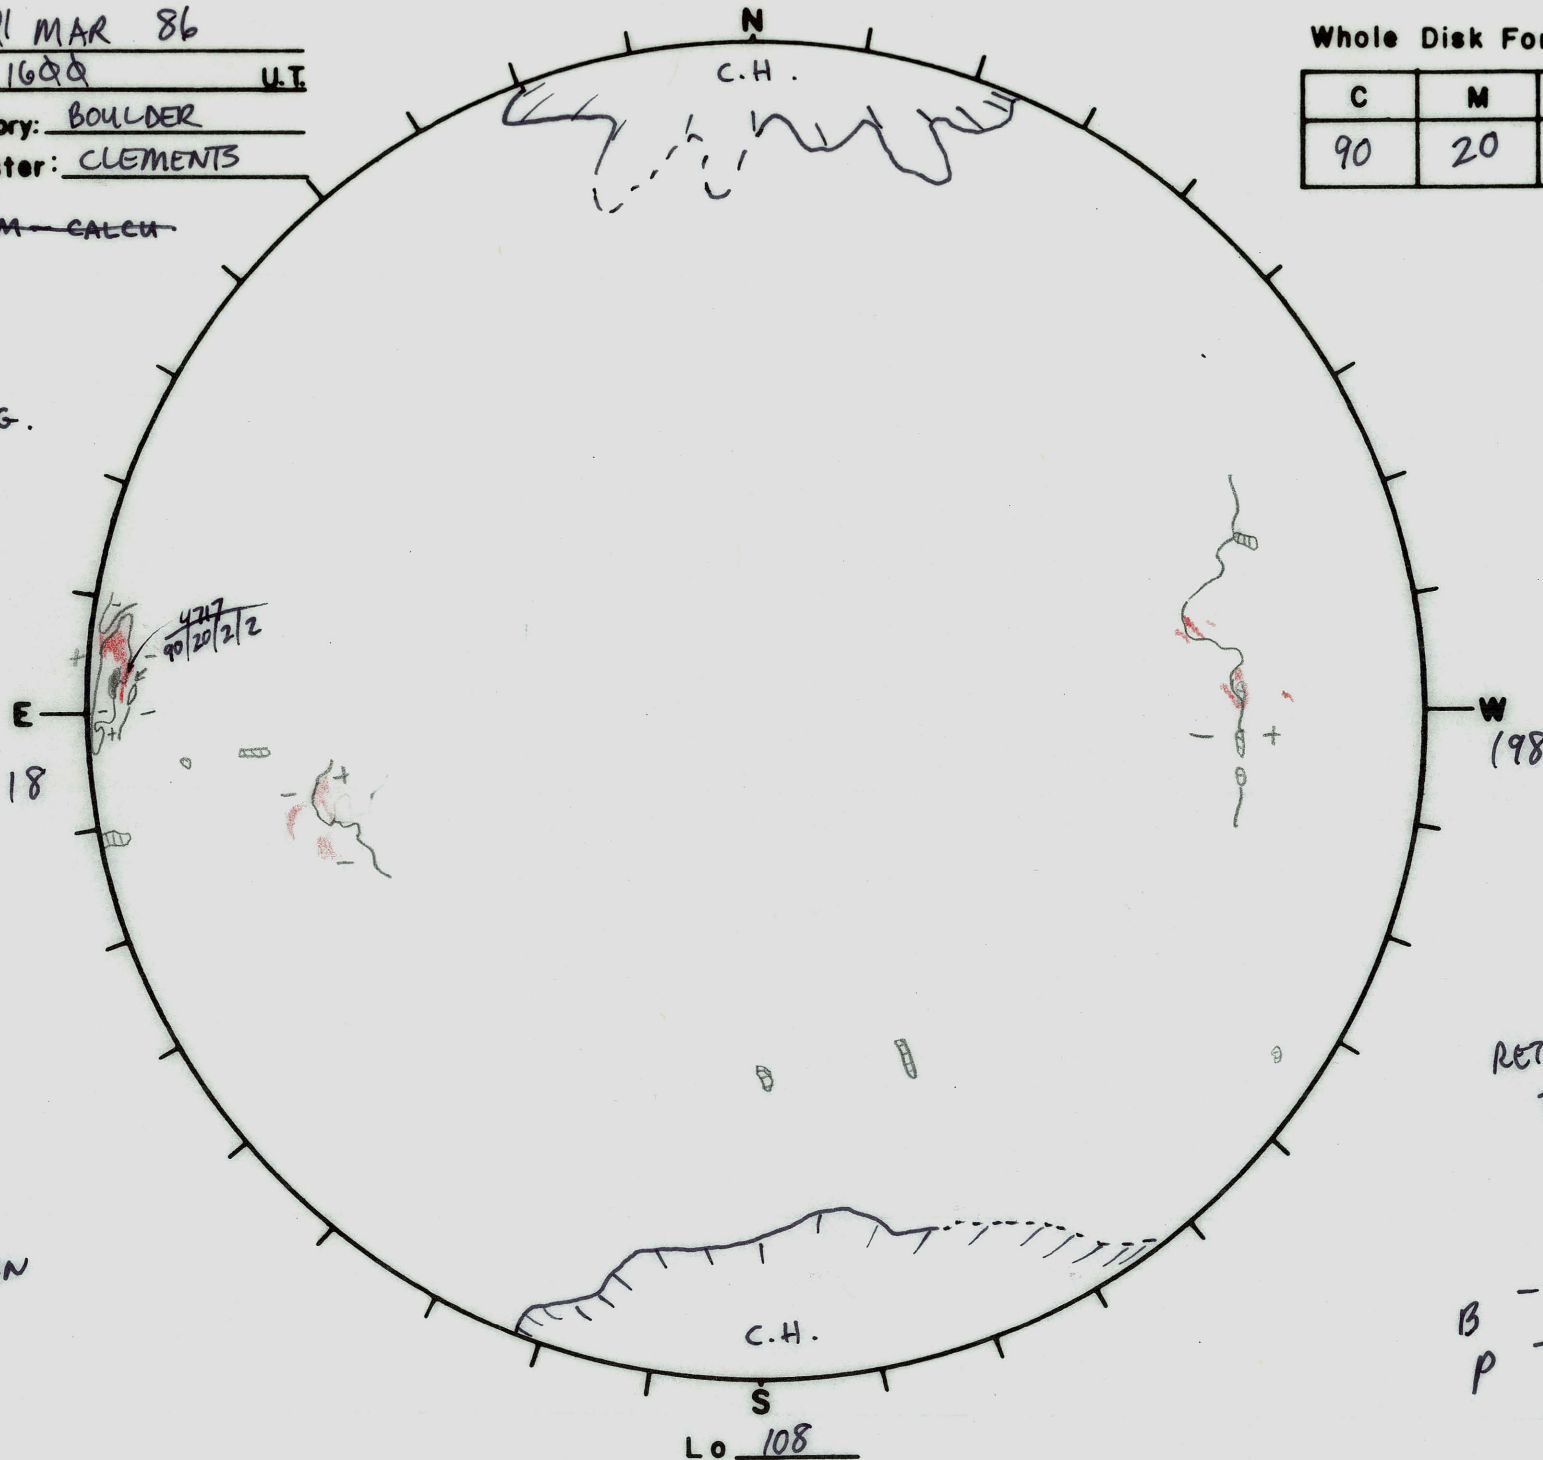

Date: 21 MAR 86
 Time: 1600 U.T.
 Observatory: BOULDER
 Forecaster: CLEMENTS

Whole Disk Forecast

C	M	X	P
90	20	02	02

SAC PK CALCIUM - CALCIUM
 CALCIUM
 BLOR HK
 K/P MGTGM
 K/P CH DWG.

RET. CAR. LONG.
 338 TO 18

NEXT REGION
 # 4718

B -7.2
 P -21.7

Lo 108