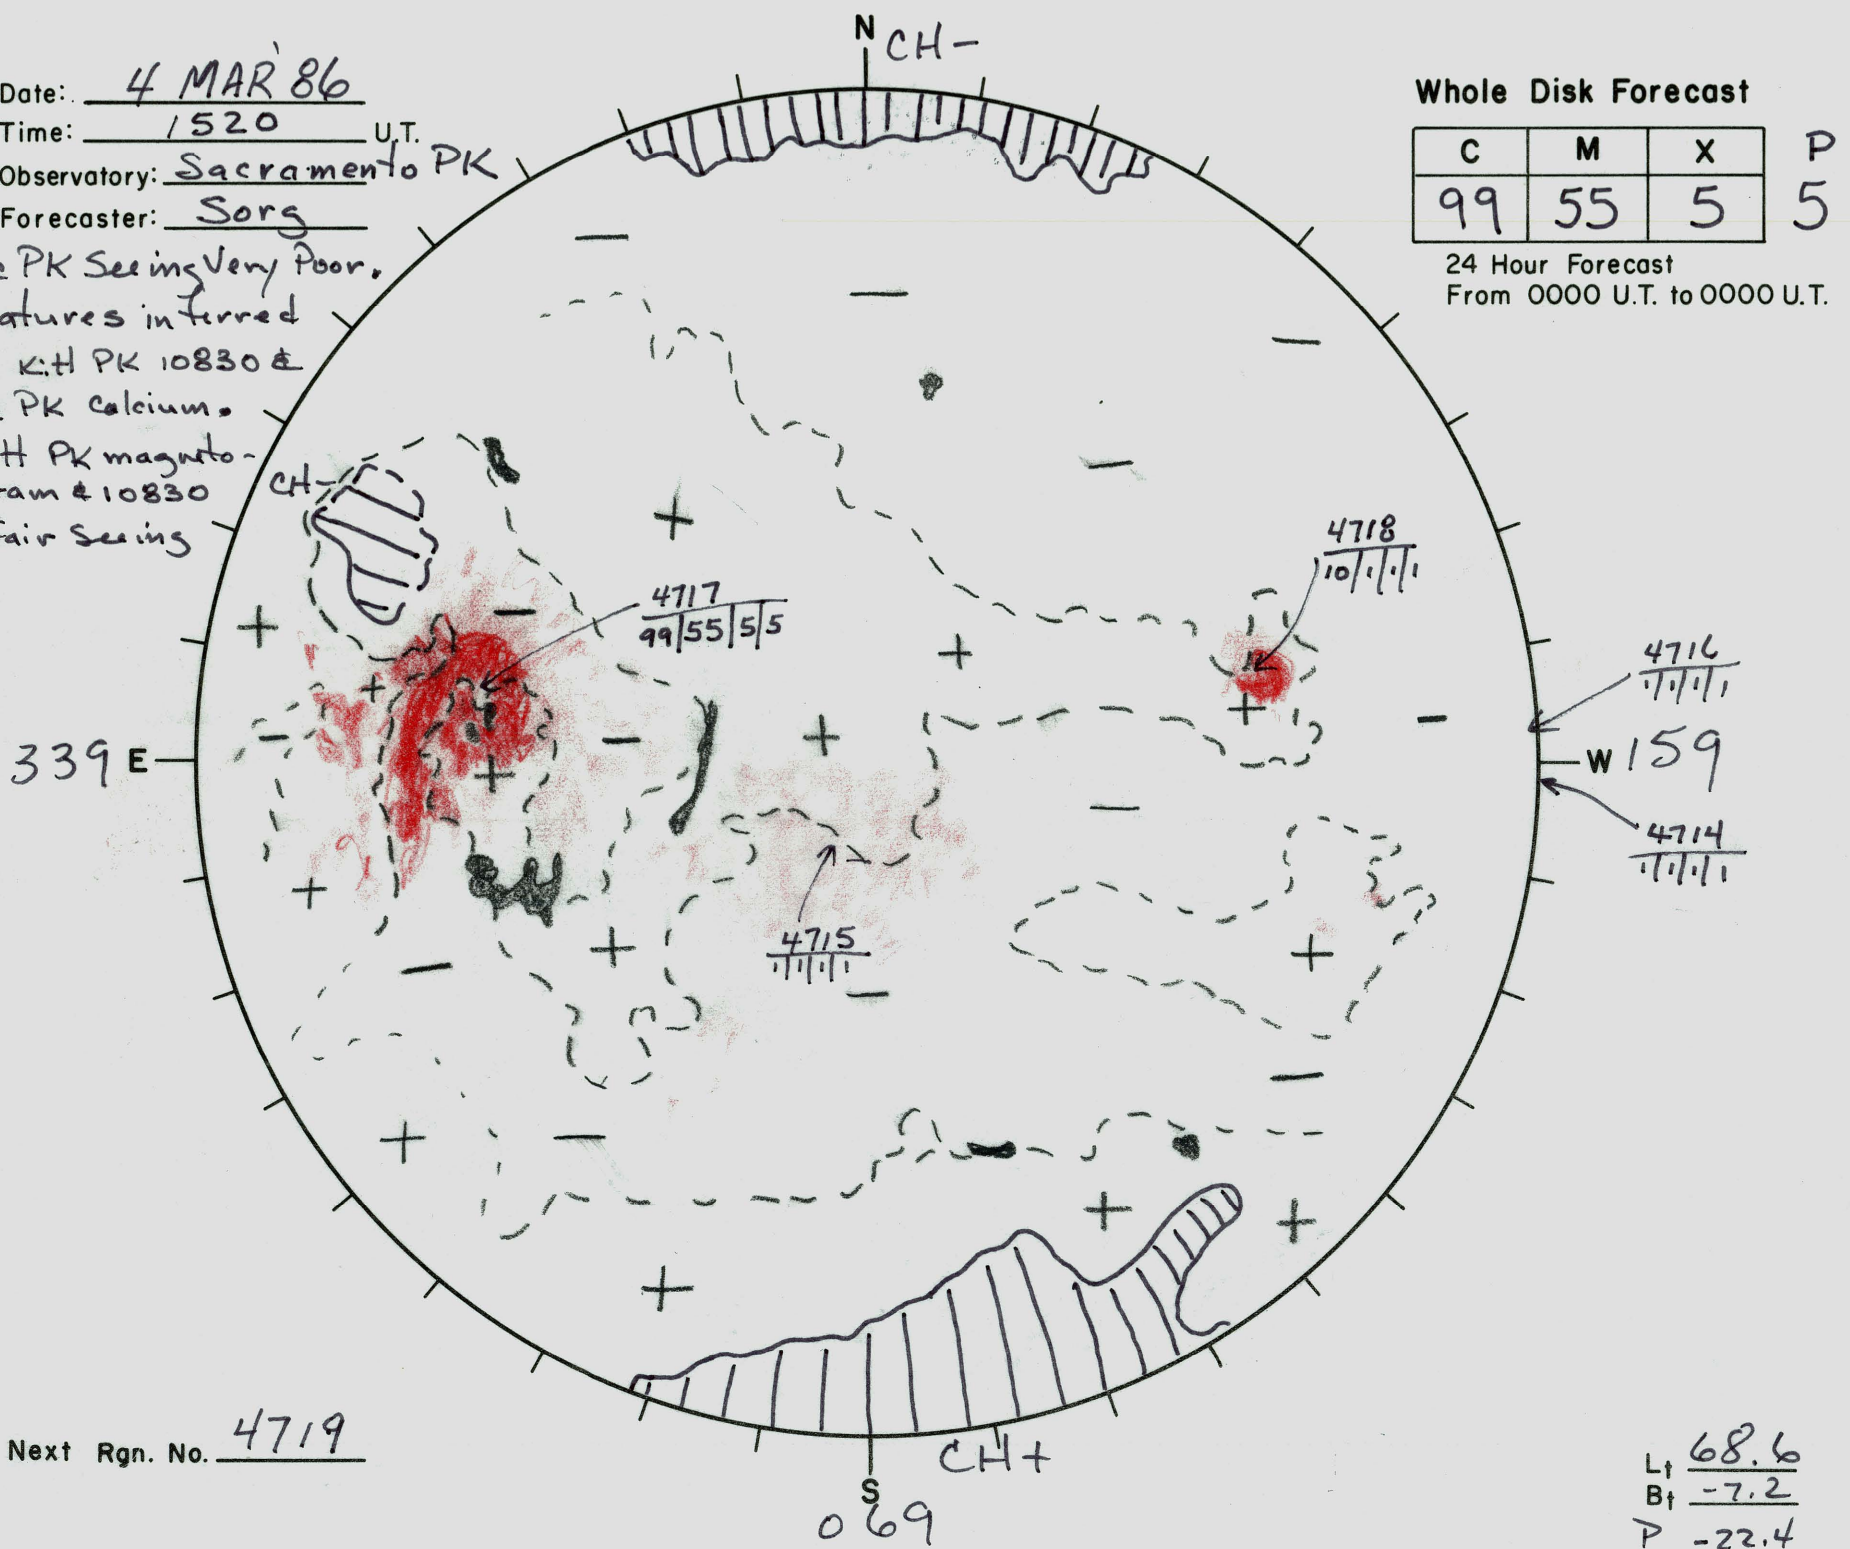

Date: 4 MAR 86
 Time: 1520 U.T.
 H-A Observatory: Sacramento PK
 Forecaster: Sorg

Sac PK Seeing Very Poor.
 Features inferred
 fm K:H PK 10830 &
 Sac PK Calcium.
 K:H PK magneto-
 gram & 10830
 Fair Seeing

Whole Disk Forecast

C	M	X	P
99	55	5	5

24 Hour Forecast
 From 0000 U.T. to 0000 U.T.

Next Rgn. No. 4719