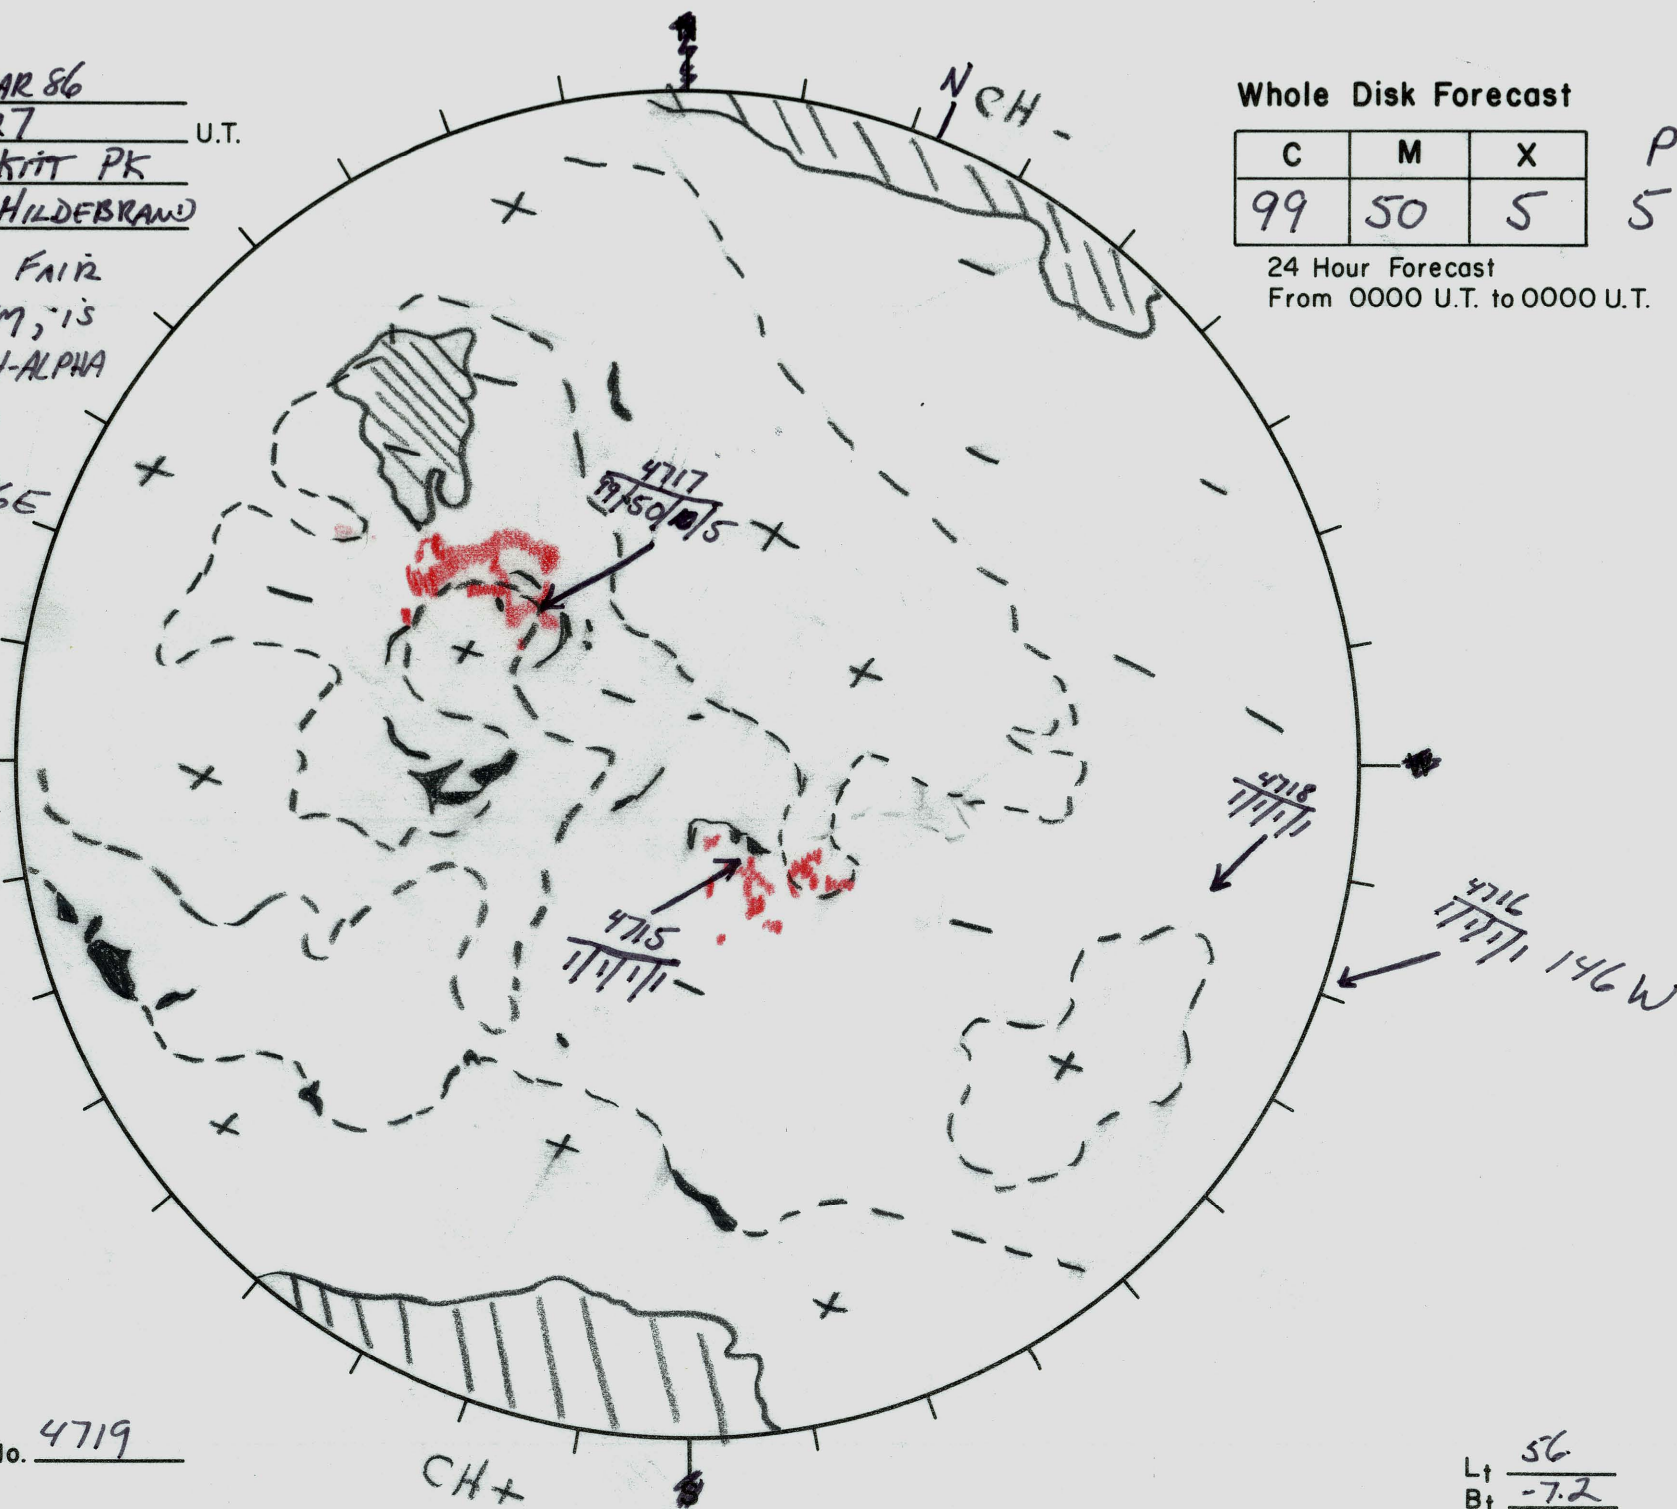

Date: 5 MAR 86
 Time: 1427 U.T.
 Observatory: KIT PK
 Forecaster: HILDEBRAND

Whole Disk Forecast

C	M	X
99	50	5

P
5

24 Hour Forecast
 From 0000 U.T. to 0000 U.T.

KPO IMAGES FAIR
 EXCEPT M6TM, IS
 POOR. SPO H-ALPHA
 FAIR. NO BOU
 H-ALPHA. 326E

Next Rgn. No. 4719

Lt 56
 Bt -7.2