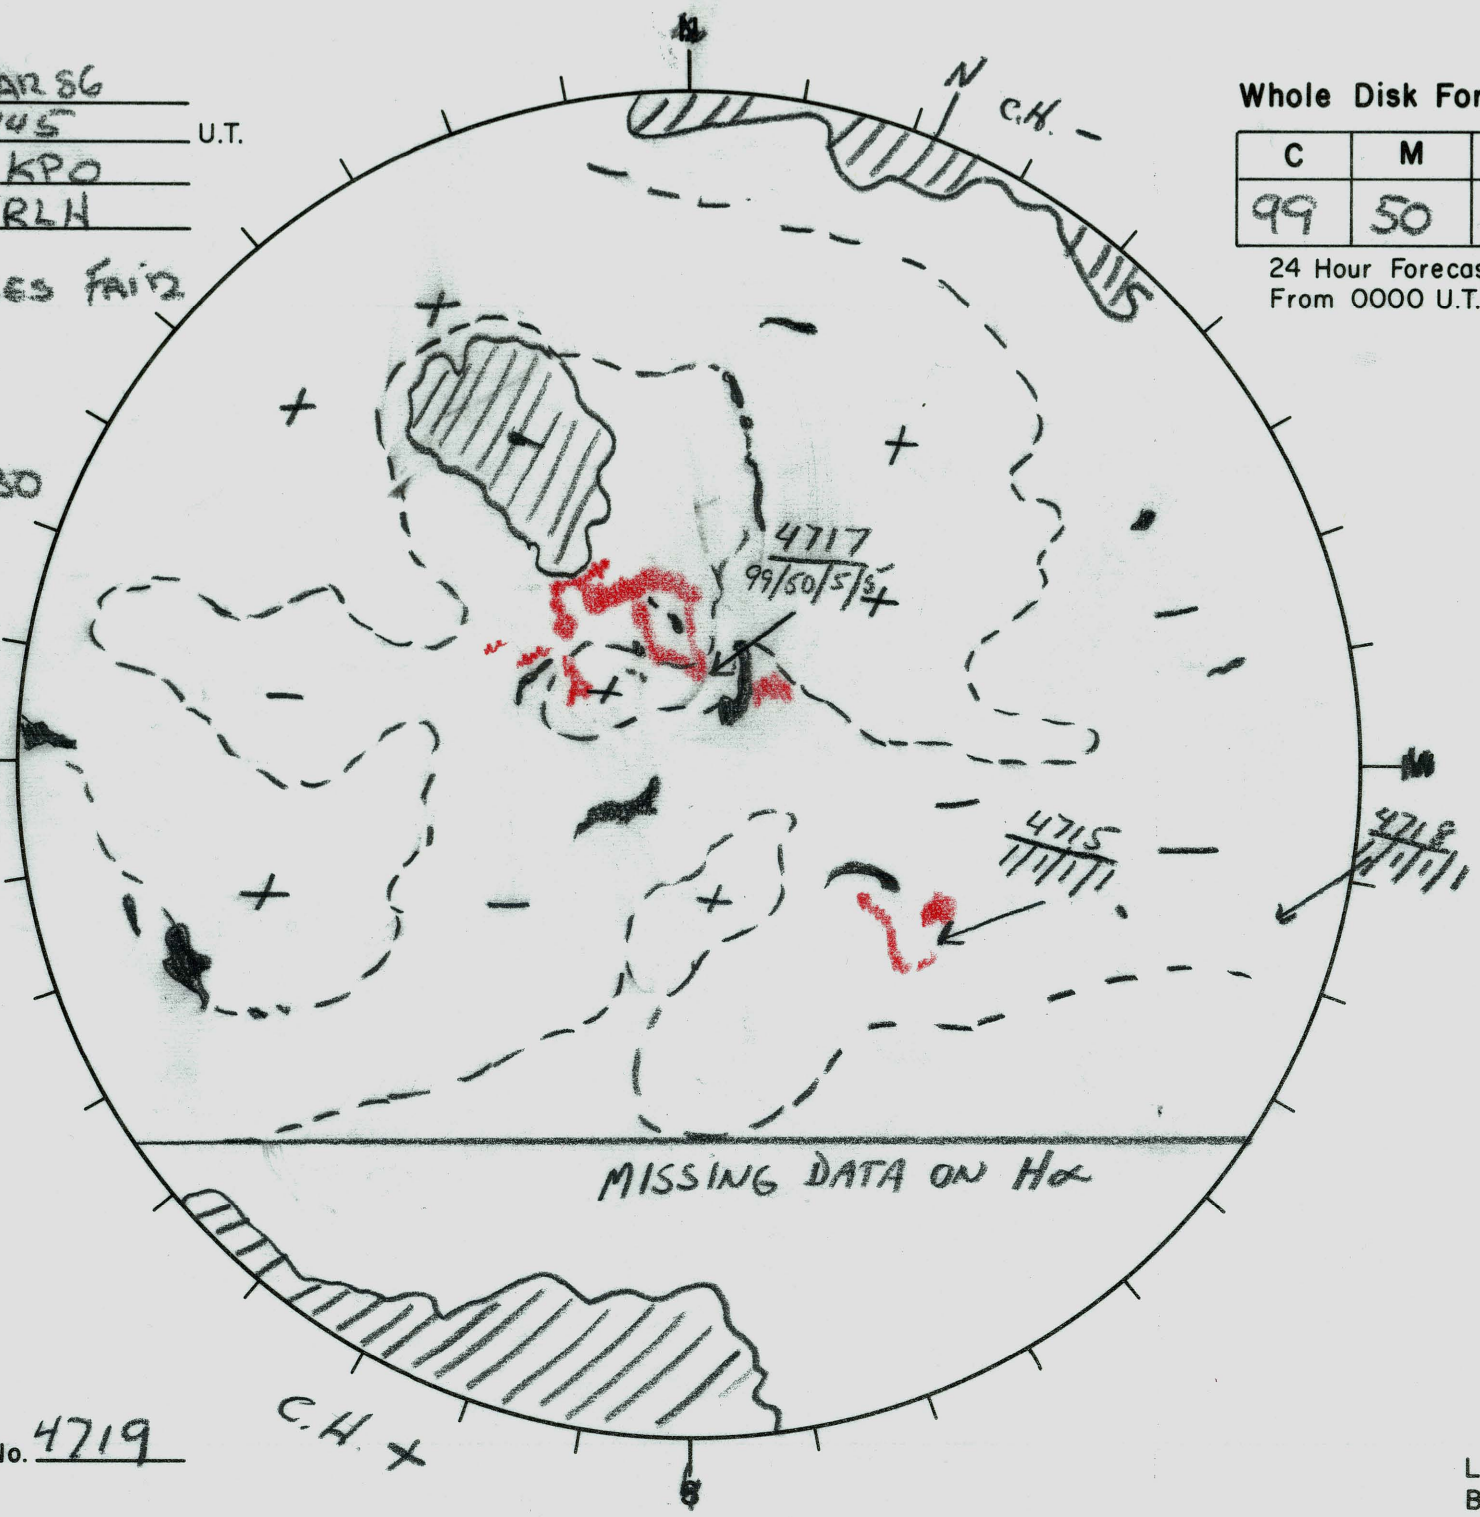

Date: 6 MAR 86
 Time: 1445 U.T.
 Observatory: KPO
 Forecaster: RLH

Whole Disk Forecast

C	M	X
99	50	05

P
05

24 Hour Forecast
 From 0000 U.T. to 0000 U.T.

SPO IMAGES FAIR
 TO POOR
 KPO FAIR
 M6TM, 10830
 NO BOW
 H-ALPHA

Next Rgn. No. 4719

L_t 428
 B_t -72