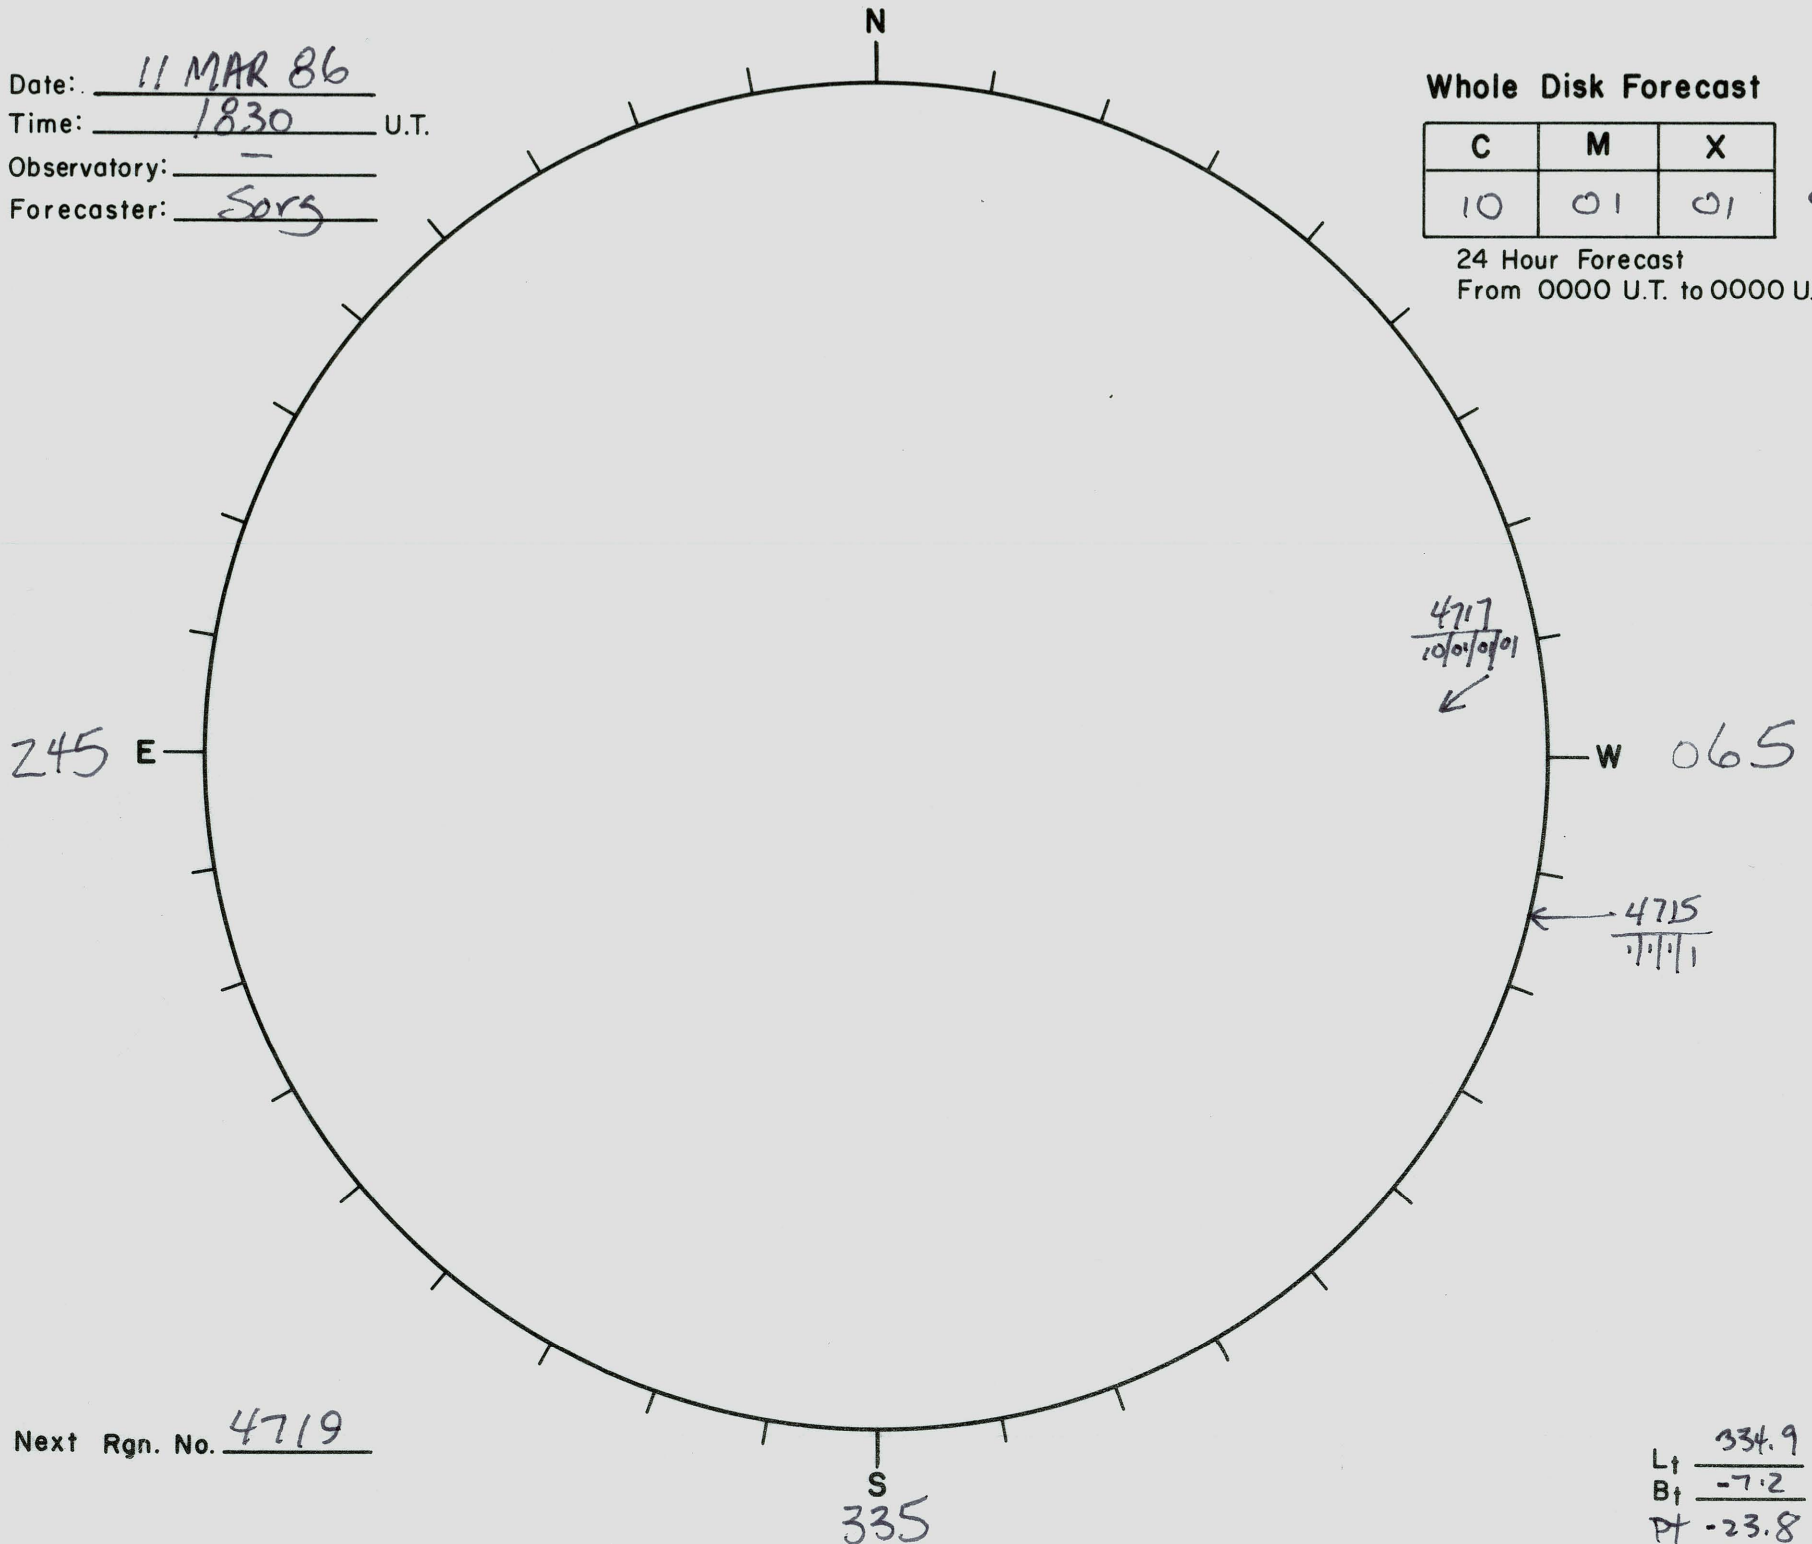

Date: 11 MAR 86
 Time: 1830 U.T.
 Observatory: -
 Forecaster: Sors

Whole Disk Forecast

C	M	X
10	01	01

D
01

24 Hour Forecast
 From 0000 U.T. to 0000 U.T.

Next Rgn. No. 4719

Lt 334.9
 Bt -7.2
 Pt -23.8