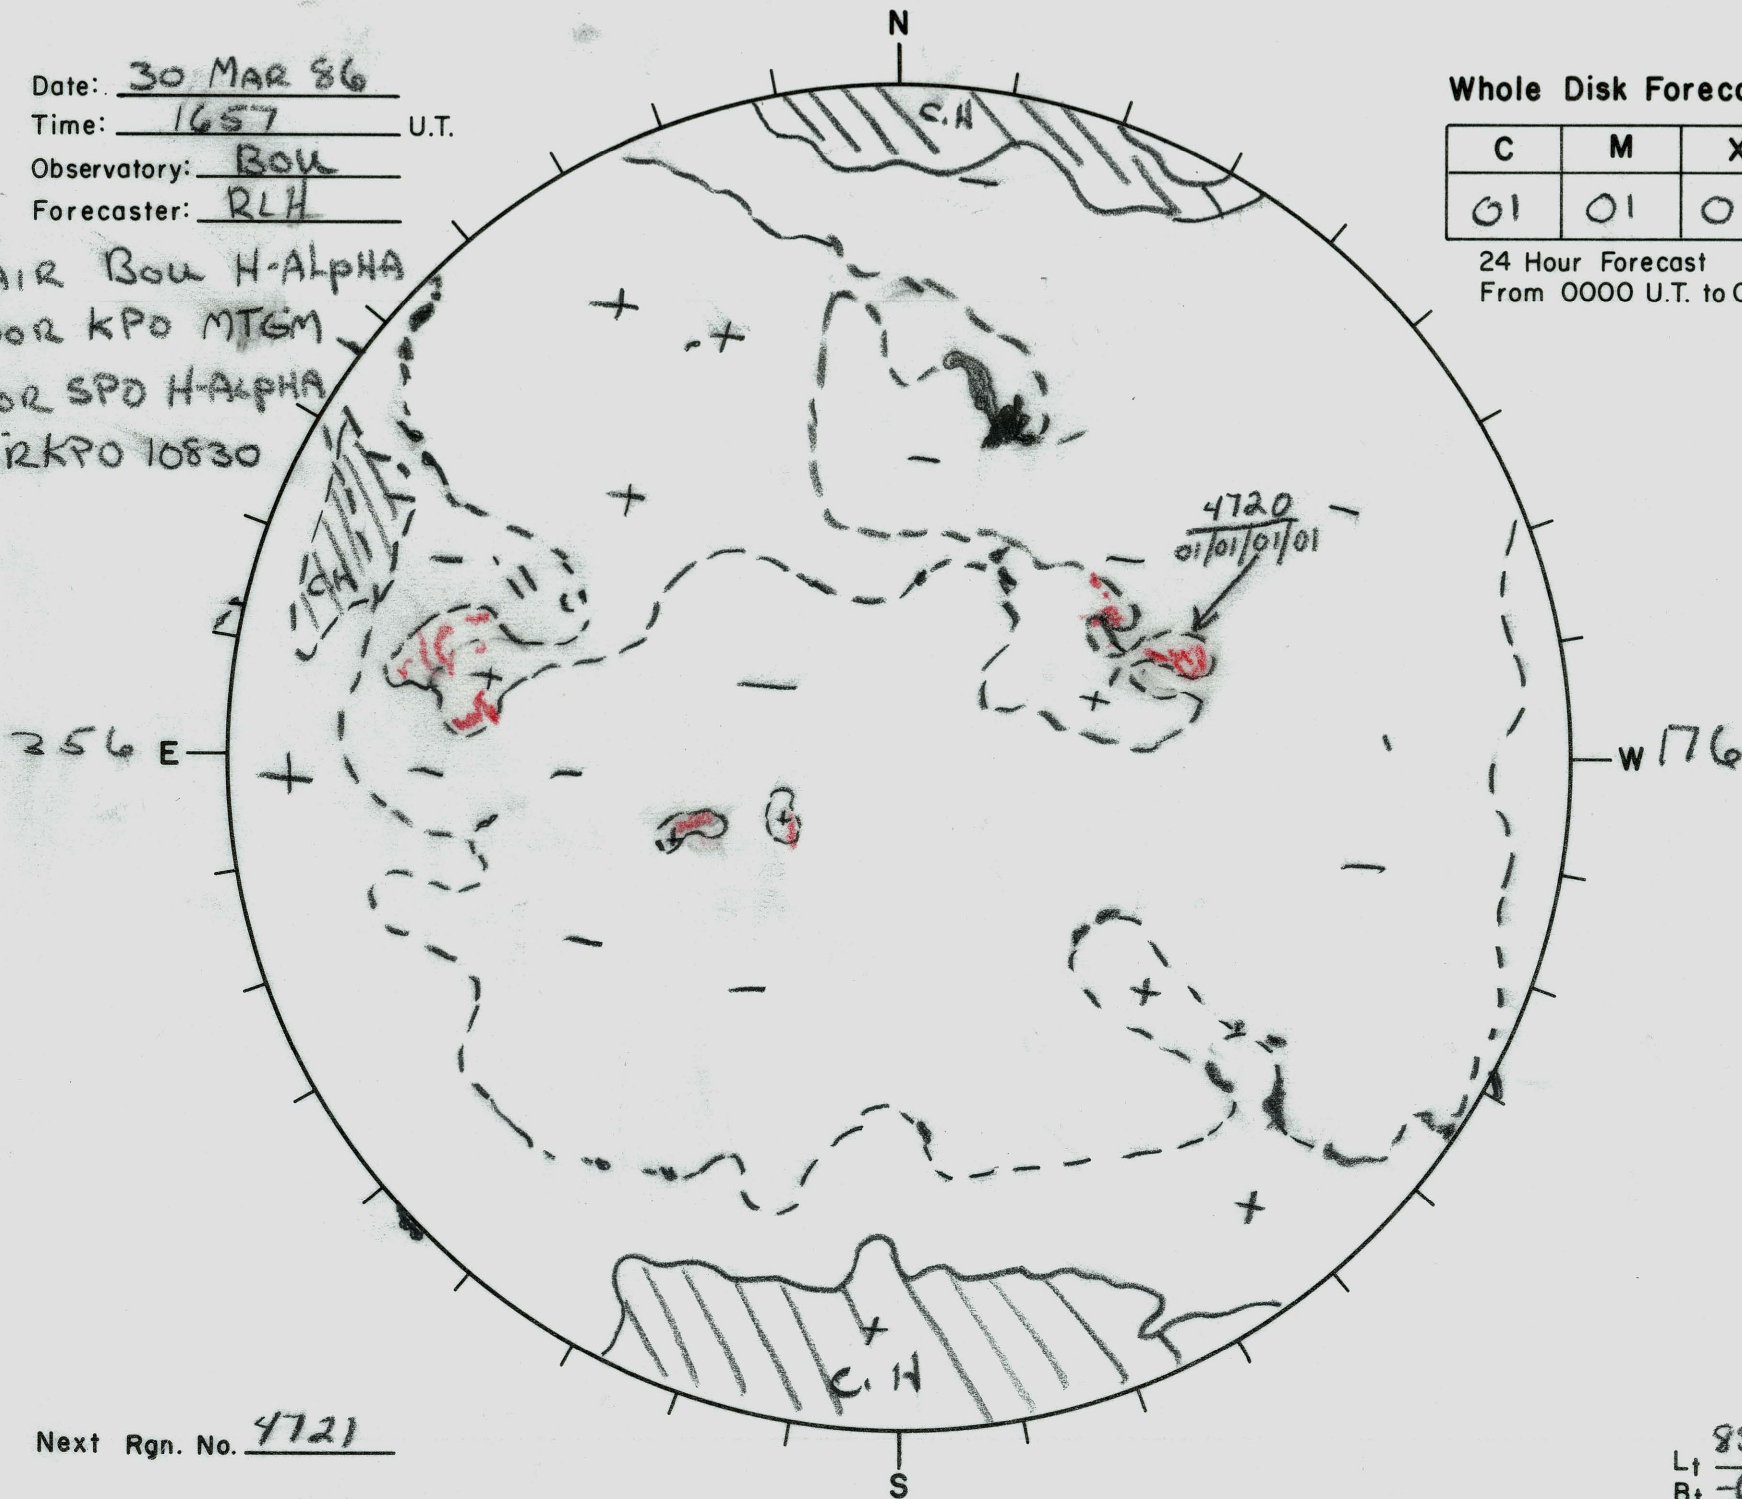

Date: 30 MAR 86  
 Time: 1657 U.T.  
 Observatory: BOU  
 Forecaster: RLH

Whole Disk Forecast

C	M	X
01	01	01

P  
01

24 Hour Forecast  
 From 0000 U.T. to 0000 U.T.

FAIR BOU H-ALPHA  
 POOR KPO MTGM  
 POOR SPD H-ALPHA  
 FAIR KPO 10830

Next Rgn. No. 4721

$L_{\uparrow} 85.6$   
 $B_{\uparrow} -6.6$