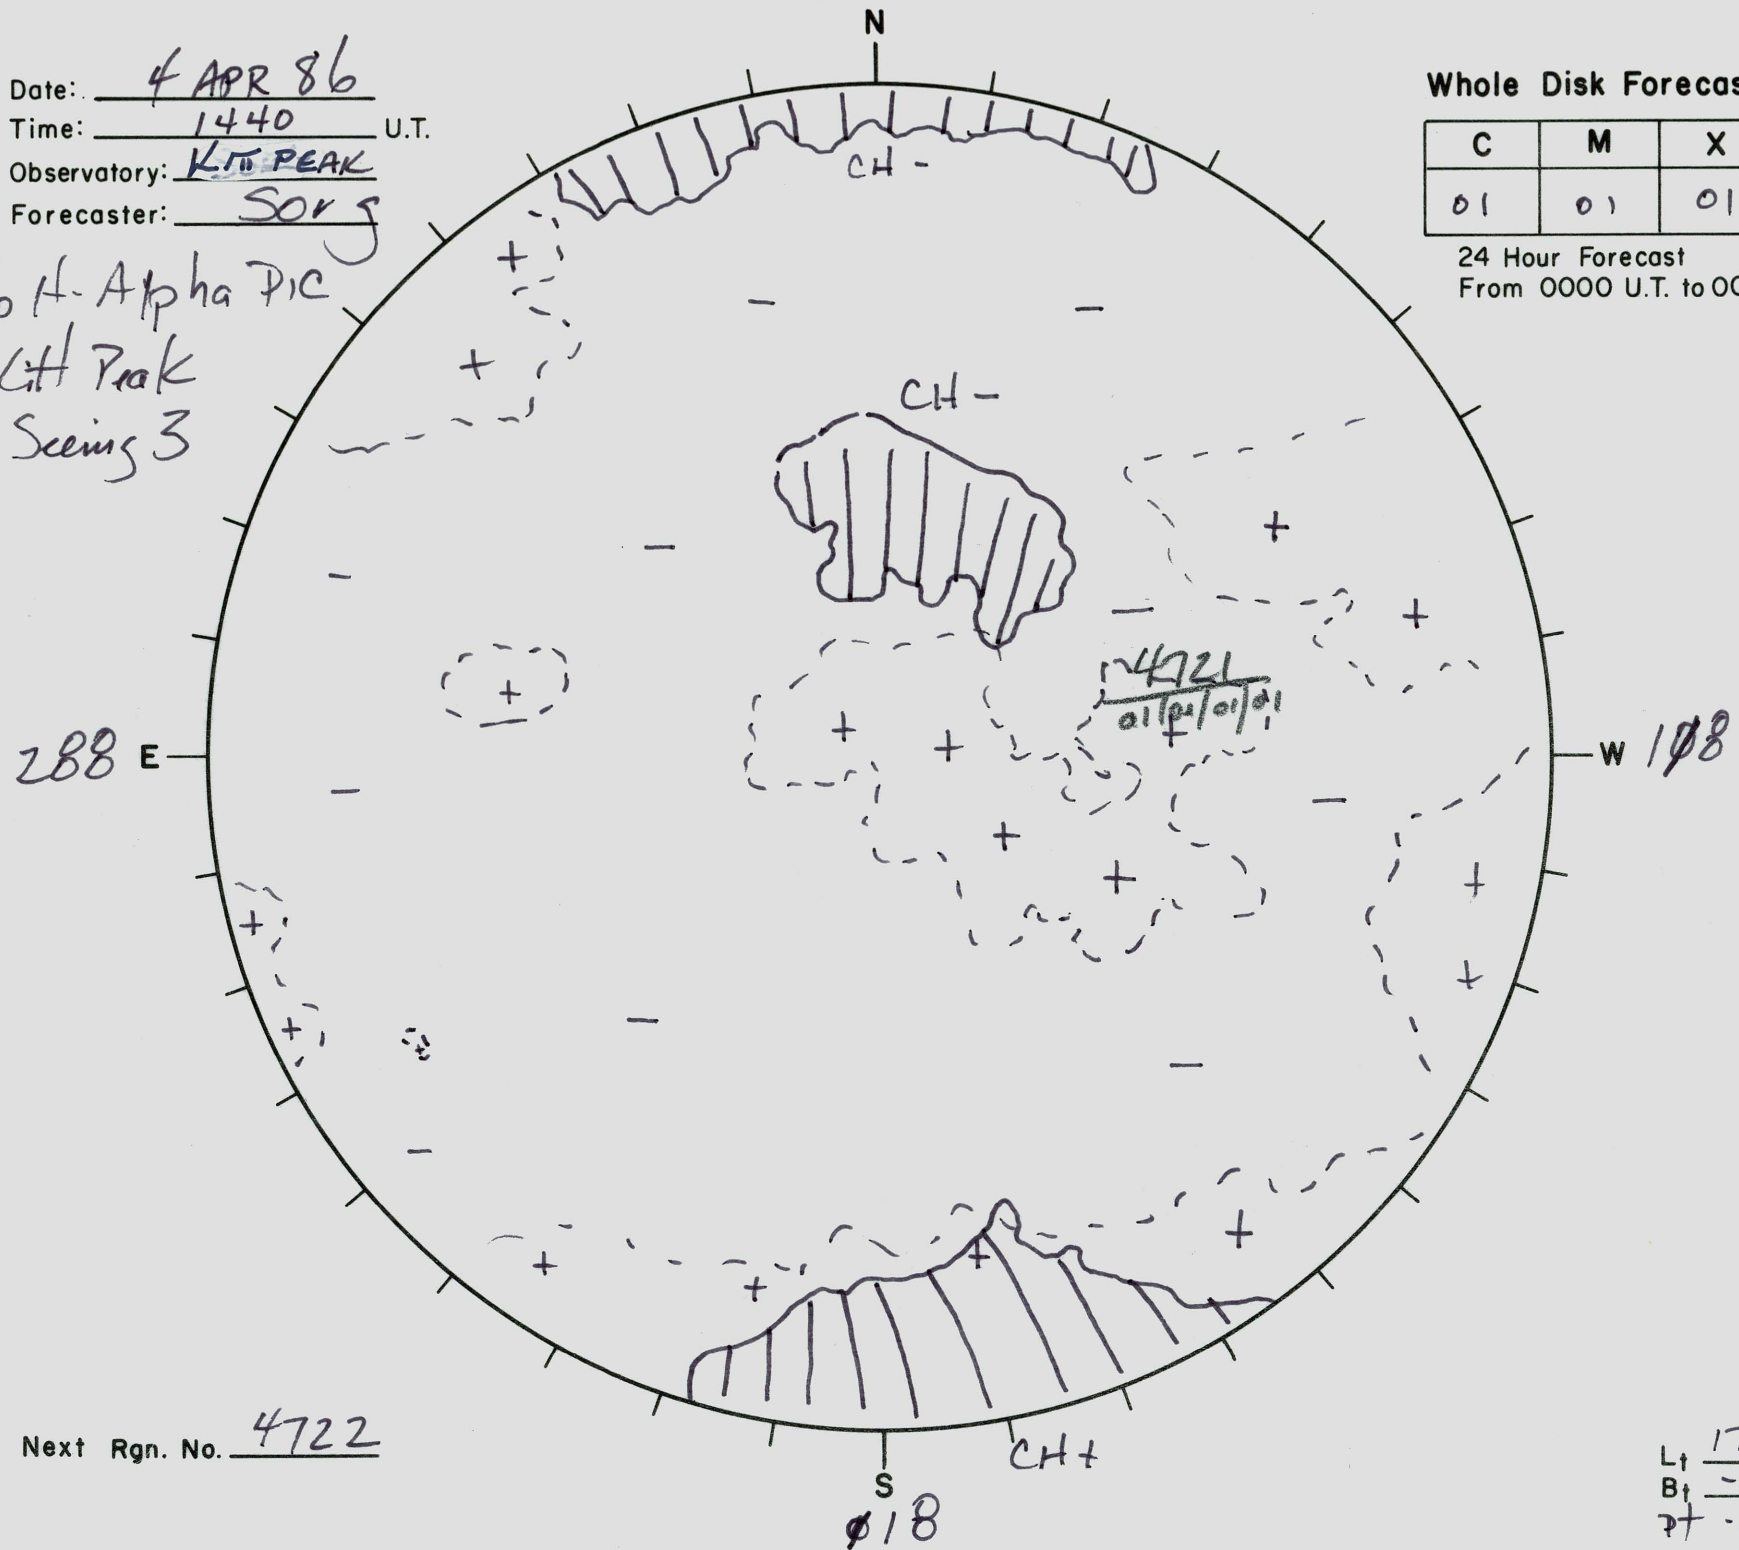

Date: 4 APR 86
 Time: 1440 U.T.
 Observatory: KIT PEAK
 Forecaster: SOV J

Whole Disk Forecast

C	M	X	P
01	01	01	01

24 Hour Forecast
 From 0000 U.T. to 0000 U.T.

No H-Alpha Pic
 Kit Peak
 Seeing 3

Next Rgn. No. 4722

L_1 17.9
 B_1 -6.3
 P_1 -26.3