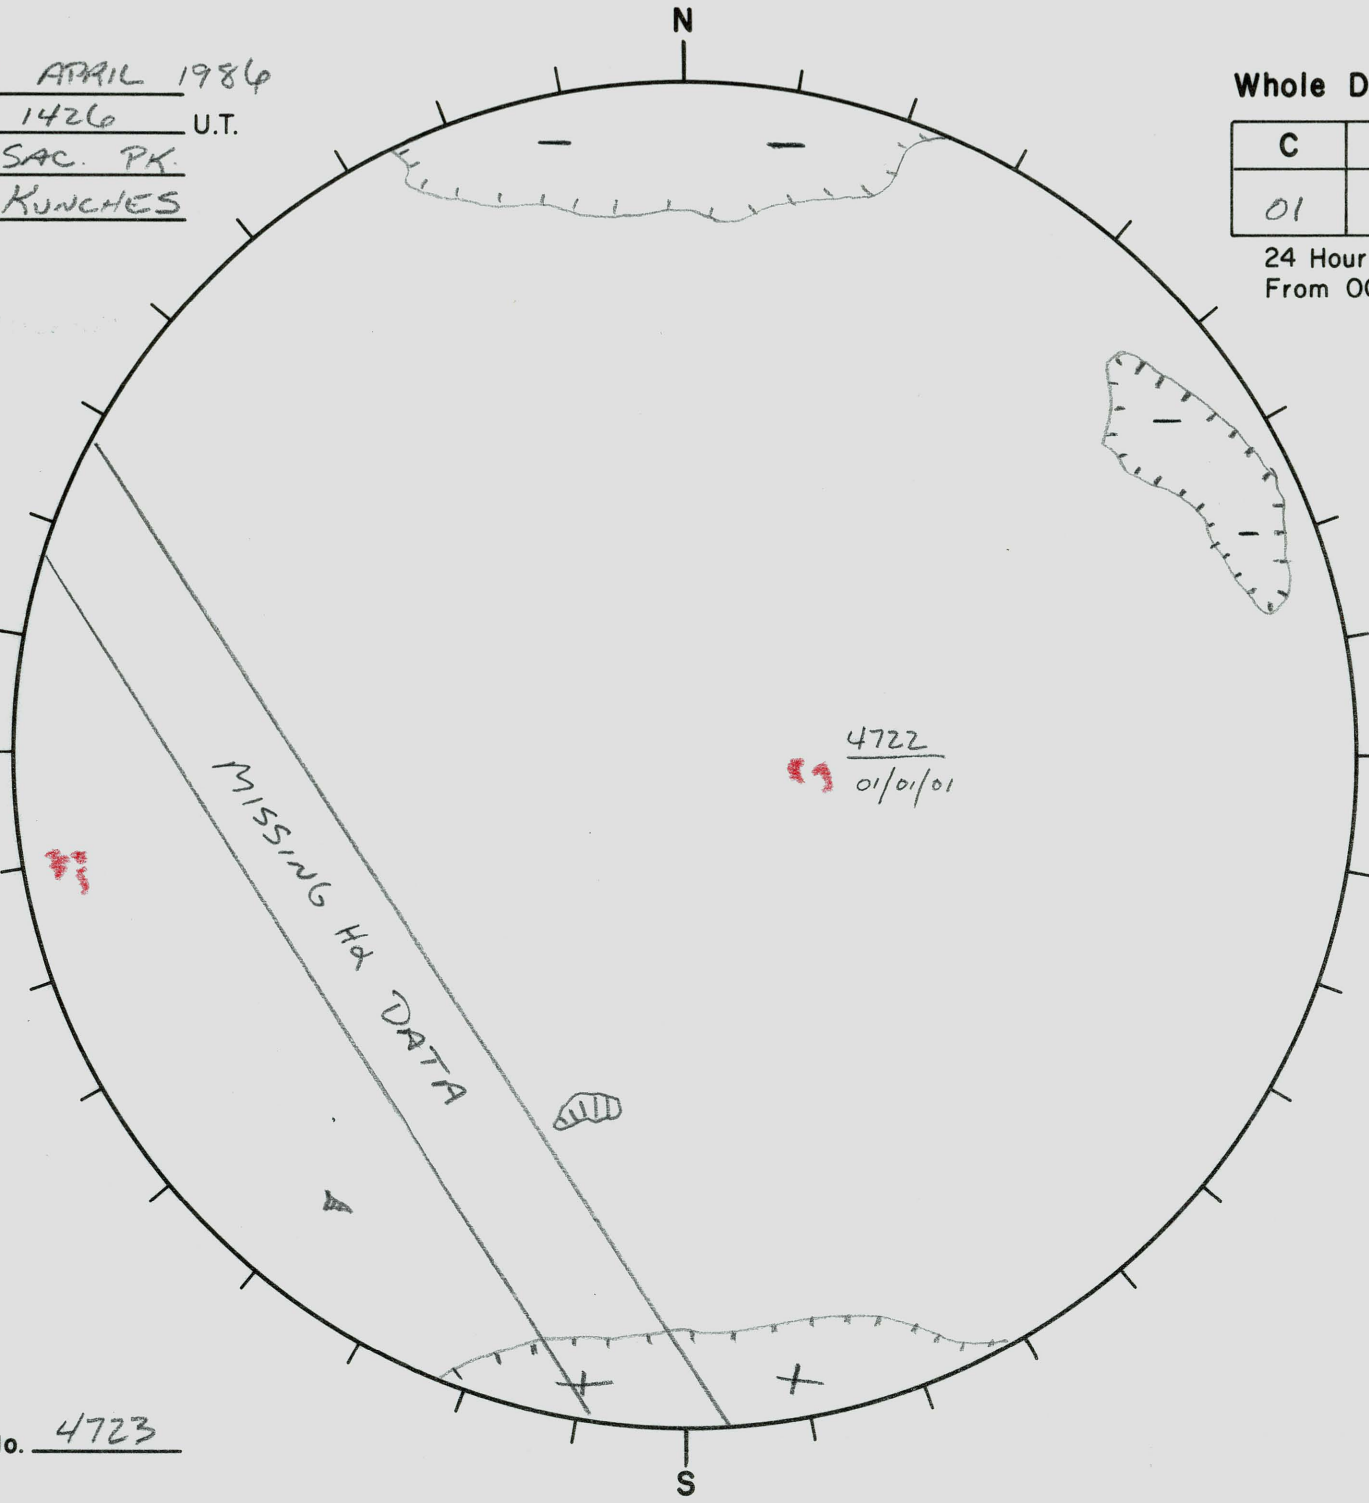

Date: 08 APRIL 1986  
 Time: 1426 U.T.  
 Observatory: SAC. PK.  
 Forecaster: KUNCHES

Whole Disk Forecast

C	M	X
01	01	01

01

24 Hour Forecast  
 From 0000 U.T. to 0000 U.T.

238 E

W 058

RETURNING  
 CARRINGTONS  
 198 TO 238

MISSING HX DATA

4722  
 01/01/01

Next Rgn. No. 4723

L<sub>t</sub> 328  
 B<sub>t</sub> -6.1