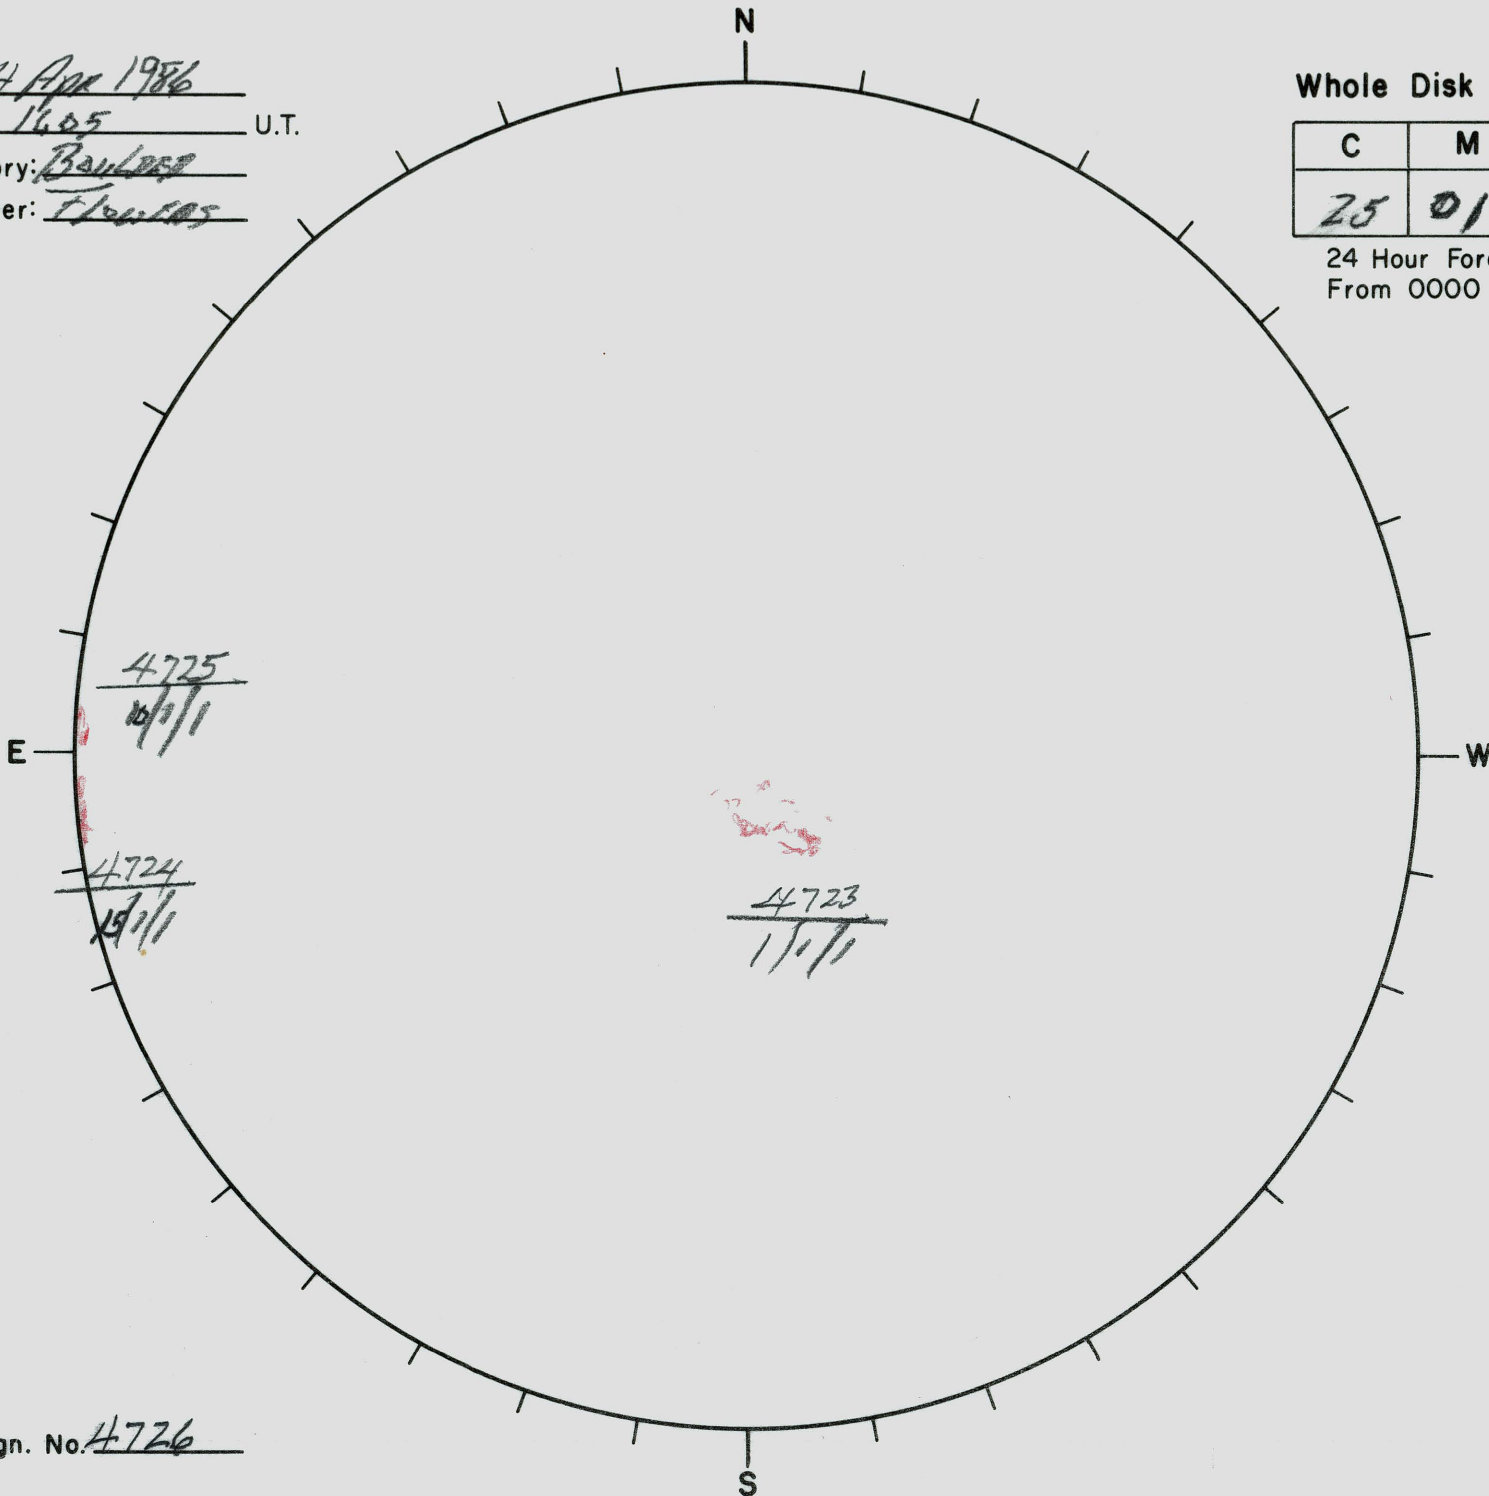

Date: 14 Apr 1986
Time: 1605 U.T.
Observatory: Bauruss
Forecaster: T. Lewis

Whole Disk Forecast

C	M	X
<u>25</u>	<u>01</u>	<u>01</u>

24 Hour Forecast
From 0000 U.T. to 0000 U.T.

Next Rgn. No. 4726

L_t 247
B_t -5.6