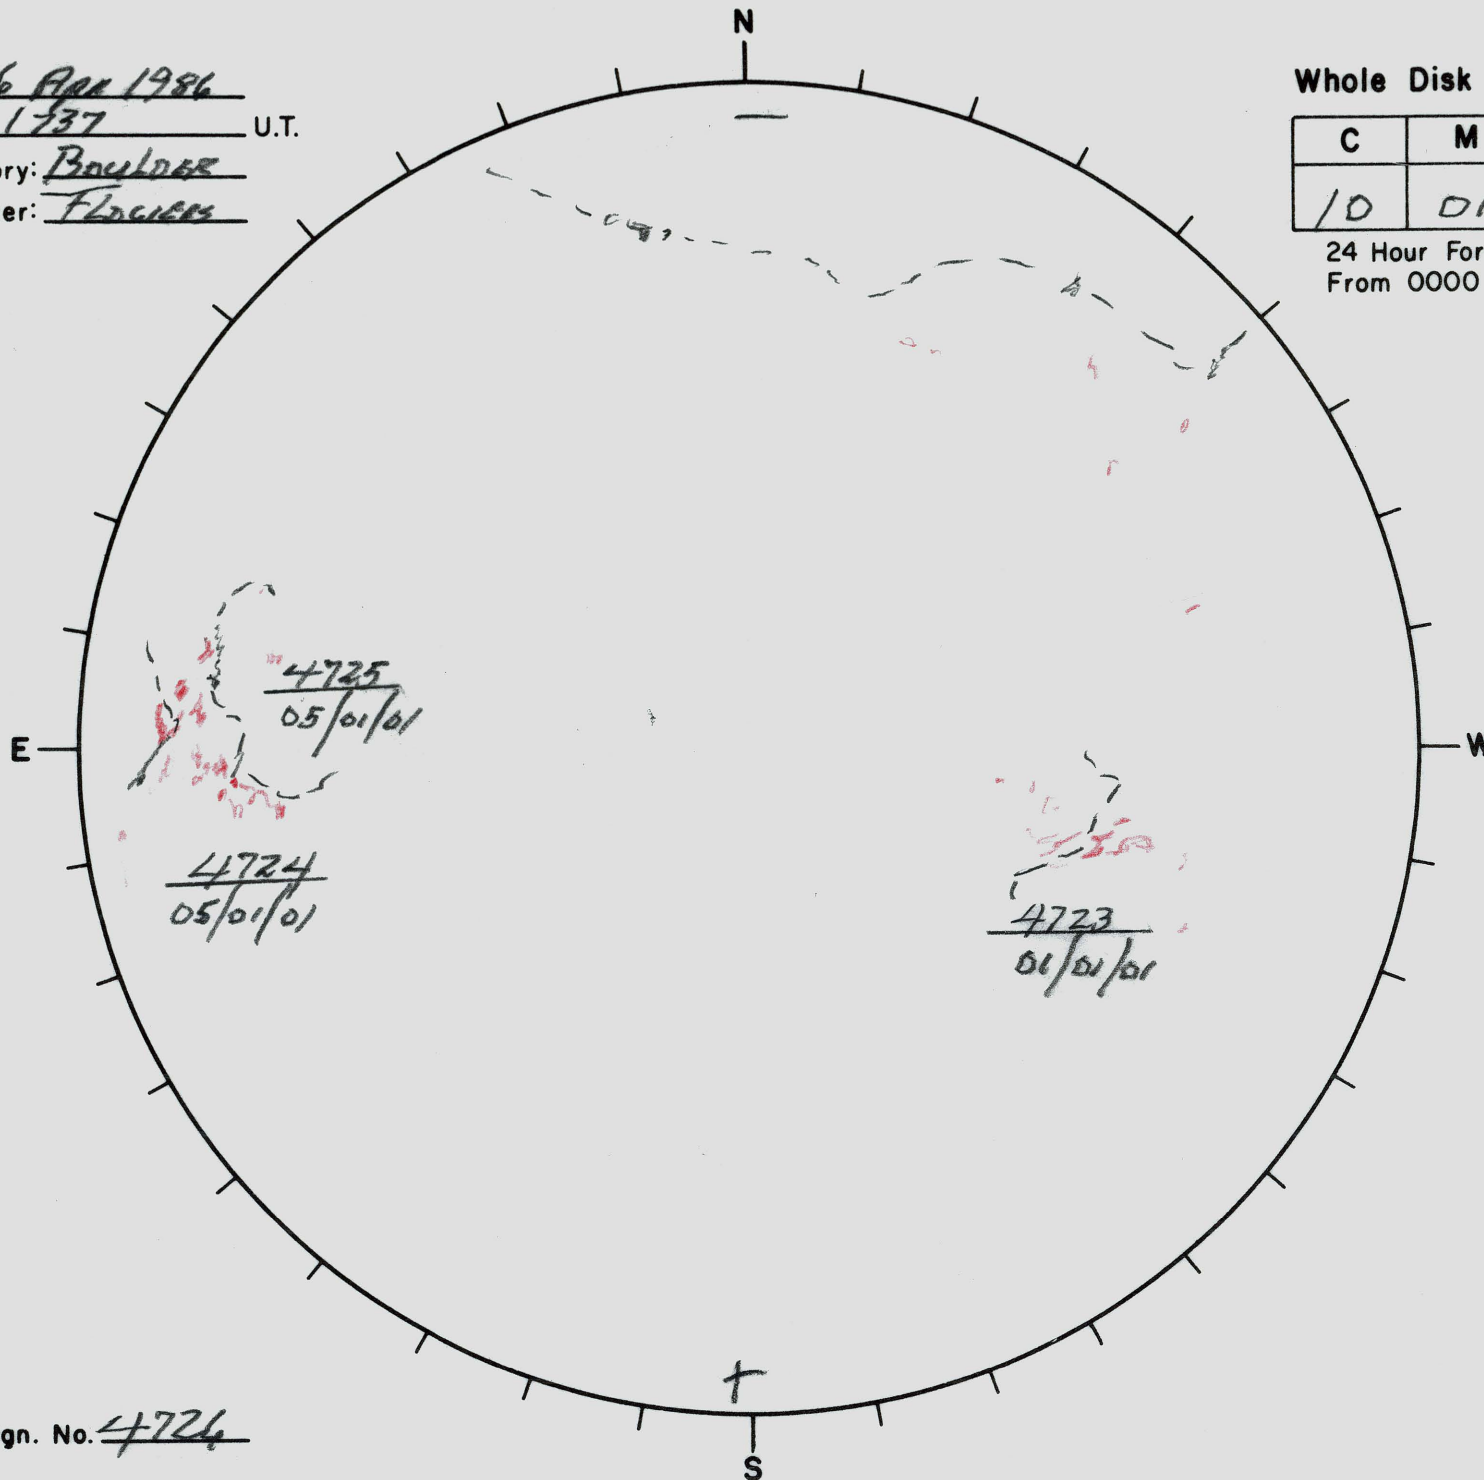

Date: 16 Apr 1986
Time: 1737 U.T.
Observatory: Boulder
Forecaster: Flanders

Whole Disk Forecast

C	M	X
<u>10</u>	<u>01</u>	<u>01</u>

24 Hour Forecast
From 0000 U.T. to 0000 U.T.

Next Rgn. No. 4726

L† 220.4
B† -5.5