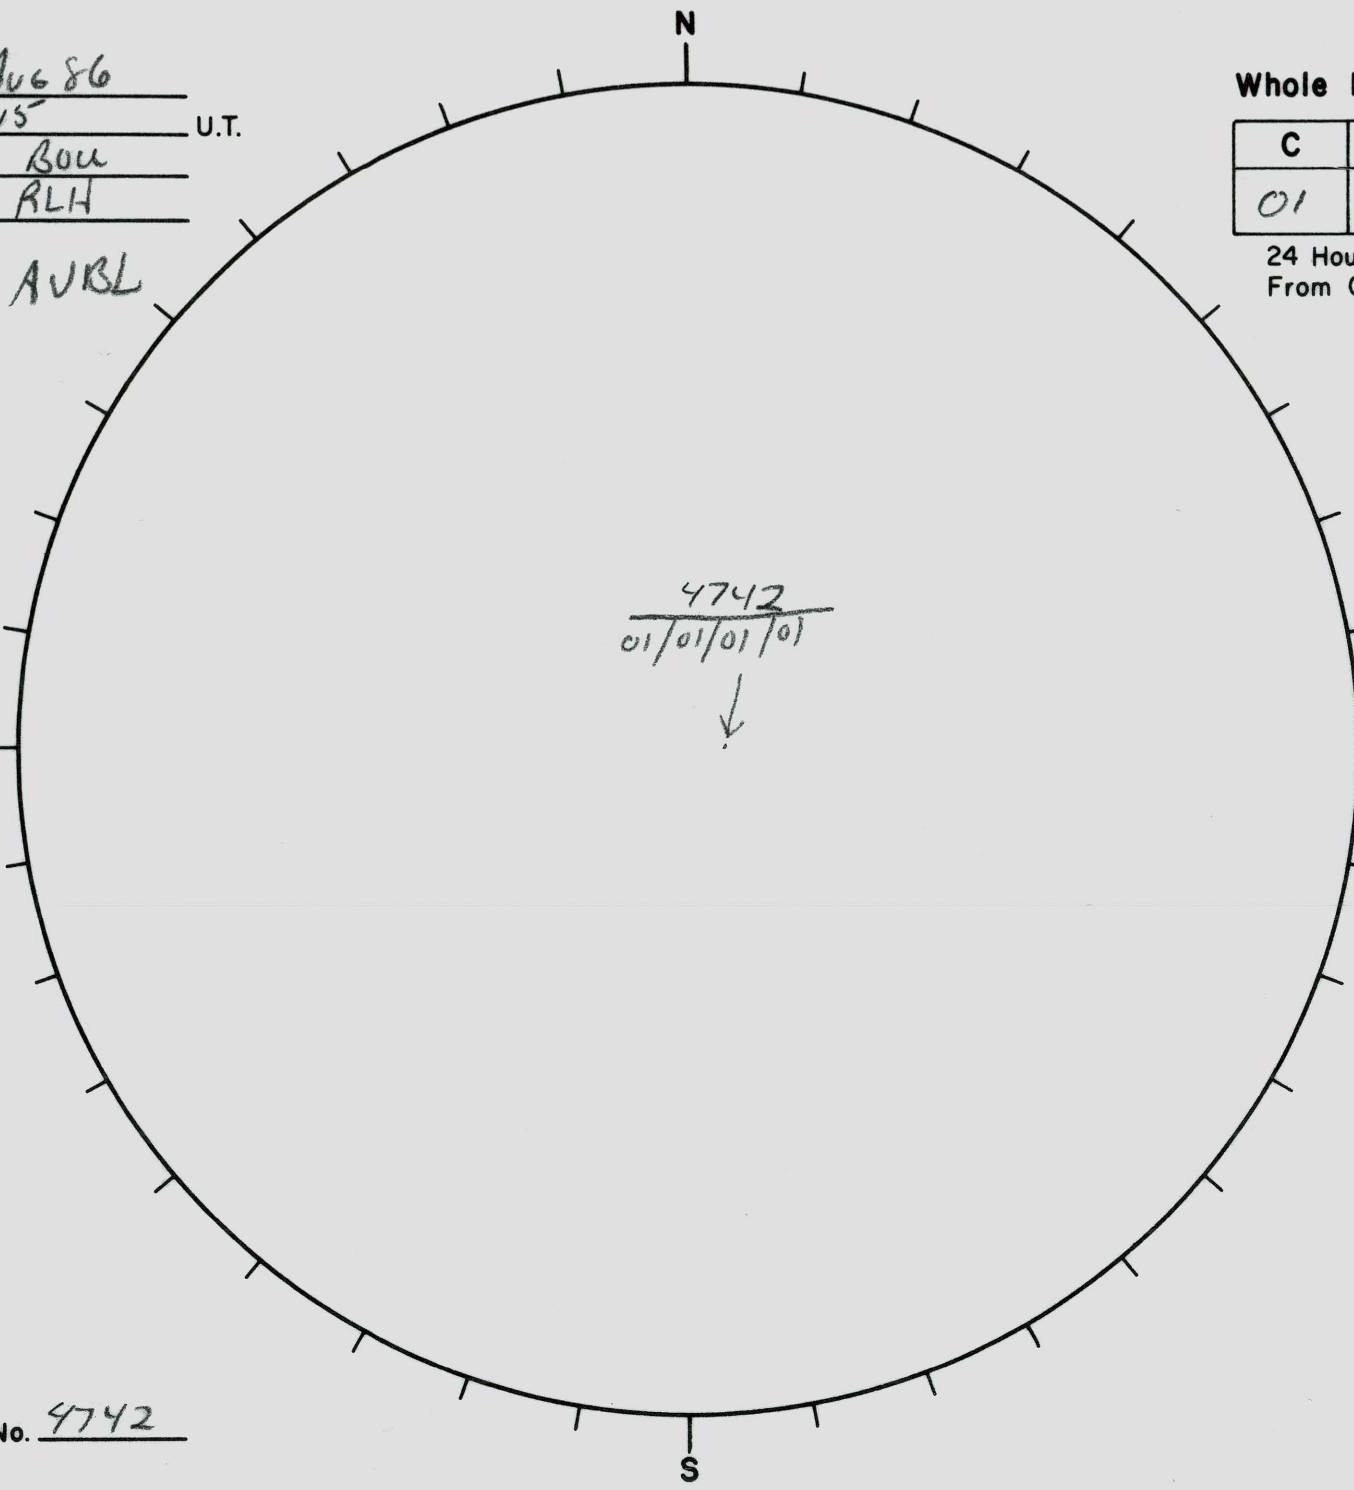

Date: 2 Aug 86
Time: 2115 U.T.
Observatory: Bou
Forecaster: RLH

Whole Disk Forecast

C	M	X	P
01	01	01	01

24 Hour Forecast
From 0000 U.T. to 0000 U.T.

NO DATA AVBL

Next Rgn. No. 4742

L† 2299
B† 45.9