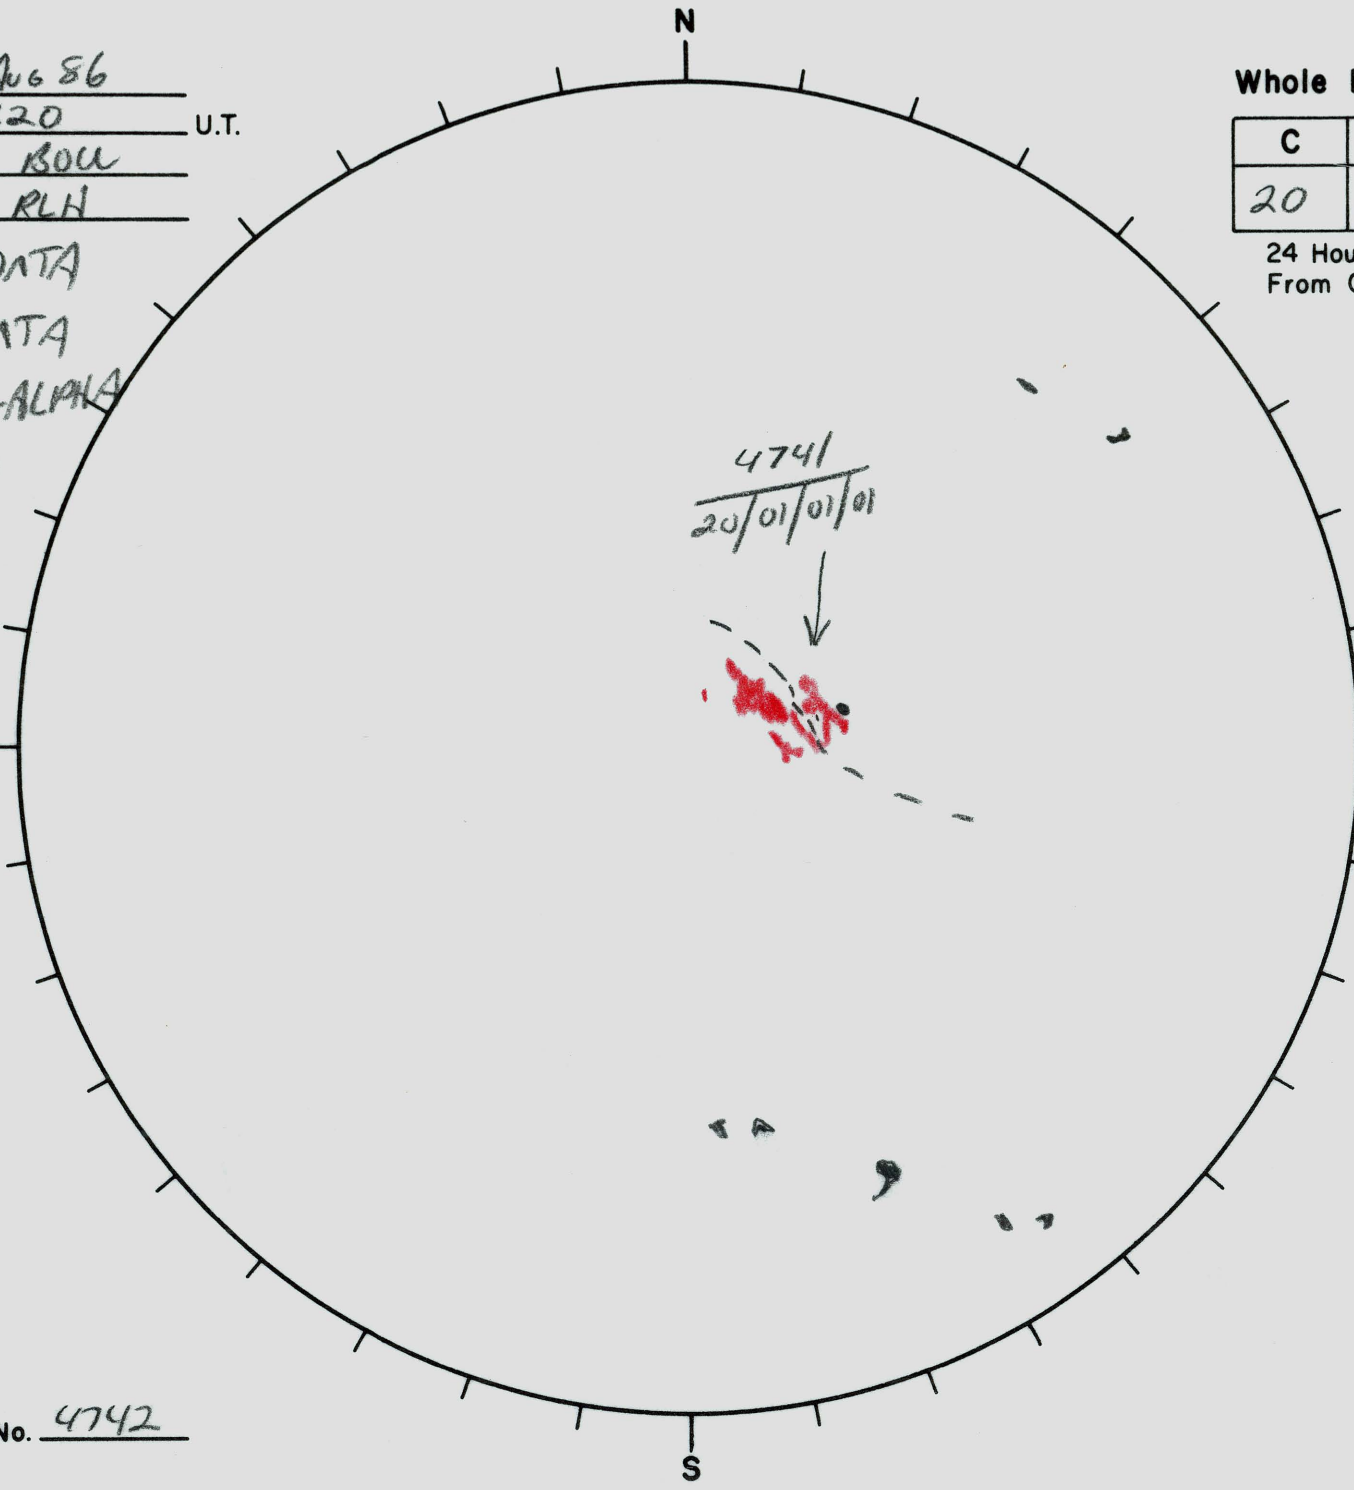

Date: 3 Aug 86  
 Time: 1320 U.T.  
 Observatory: BOU  
 Forecaster: RLH

Whole Disk Forecast

C	M	X	P
20	01	01	01

24 Hour Forecast  
 From 0000 U.T. to 0000 U.T.

NO KPO DATA  
 NO SPO DATA  
 GOOD BOU H-ALPHA  
 NO HE 10830

Next Rgn. No. 4742

L<sub>f</sub> 2211  
 B<sub>f</sub> 6.0