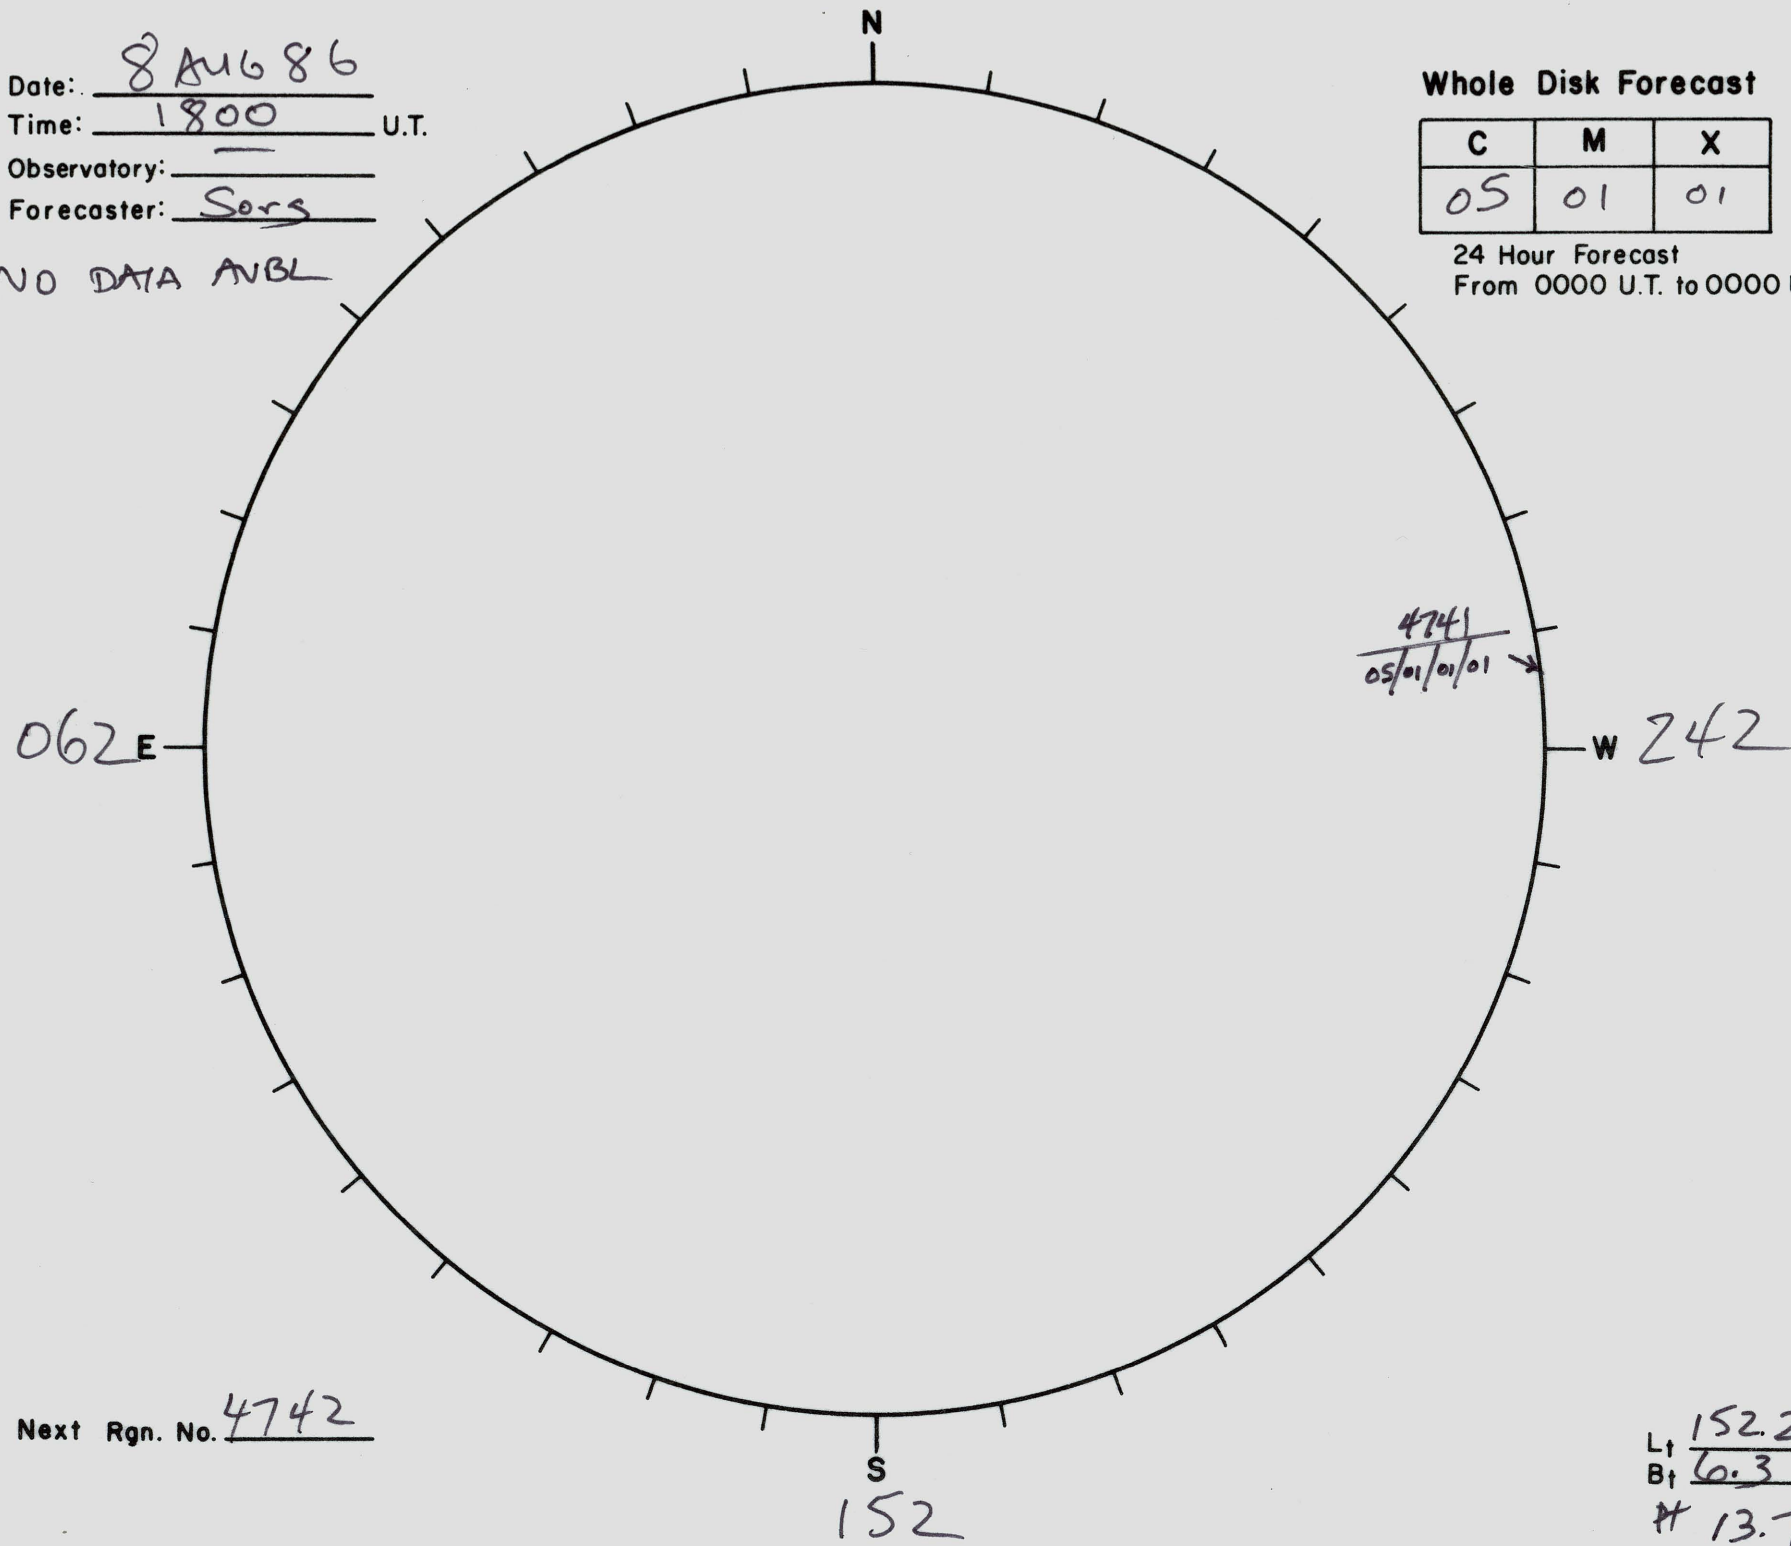

Date: 8 Aug 86
Time: 1800 U.T.
Observatory: _____
Forecaster: Sors

NO DATA ANBL

Whole Disk Forecast

| C | M | X |
|----|----|----|
| 05 | 01 | 01 |

P
01

24 Hour Forecast
From 0000 U.T. to 0000 U.T.

Next Rgn. No. 4742

L↑ 152.2
B↑ 6.3
13.7