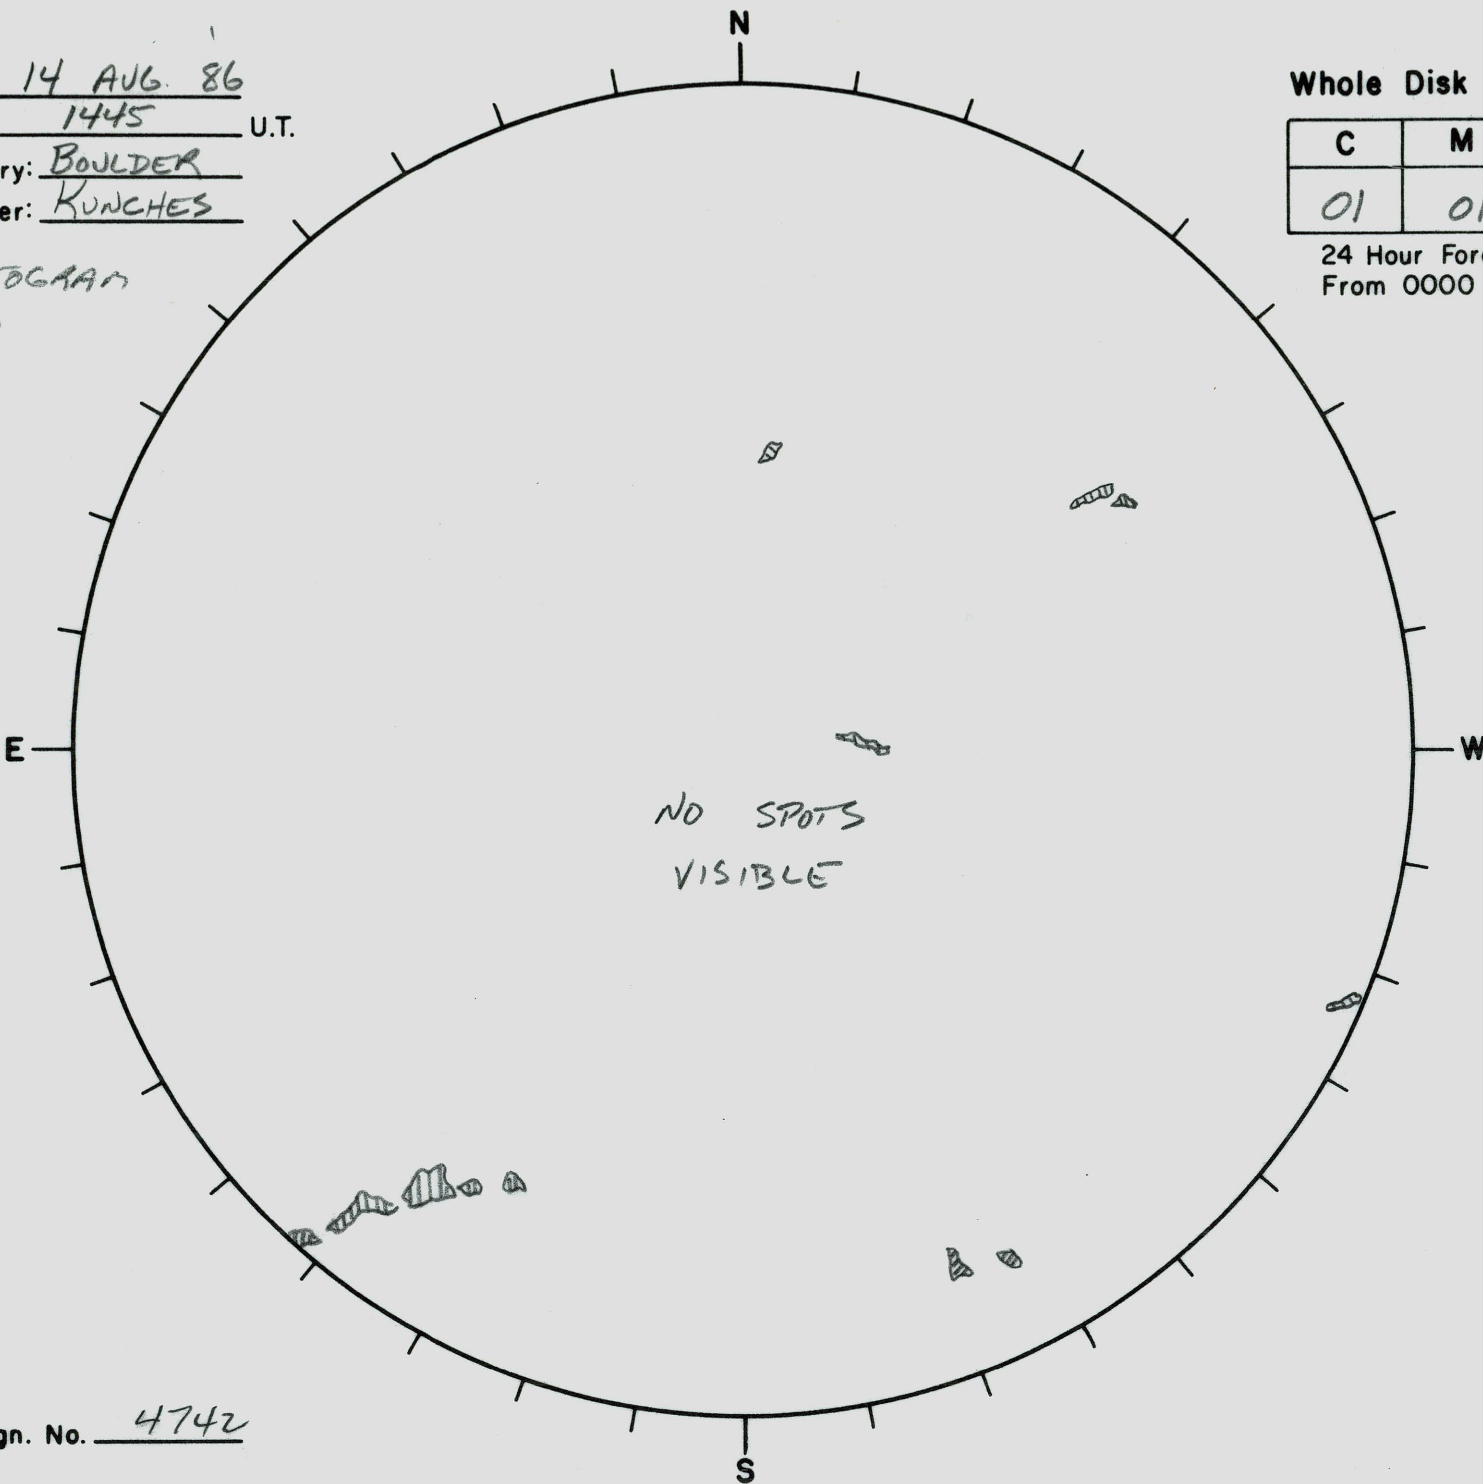

Date: 14 AUG 86
Time: 1445 U.T.
Observatory: BOULDER
Forecaster: KUNCHES

Whole Disk Forecast

C	M	X
01	01	01

24 Hour Forecast
From 0000 U.T. to 0000 U.T.

NO MAGNETOGRAM
NO 10830

RETURNING
CARRINGTONS
305 TO
345

Next Rgn. No. 4742

L_t 75
 B_t^+ 6.6