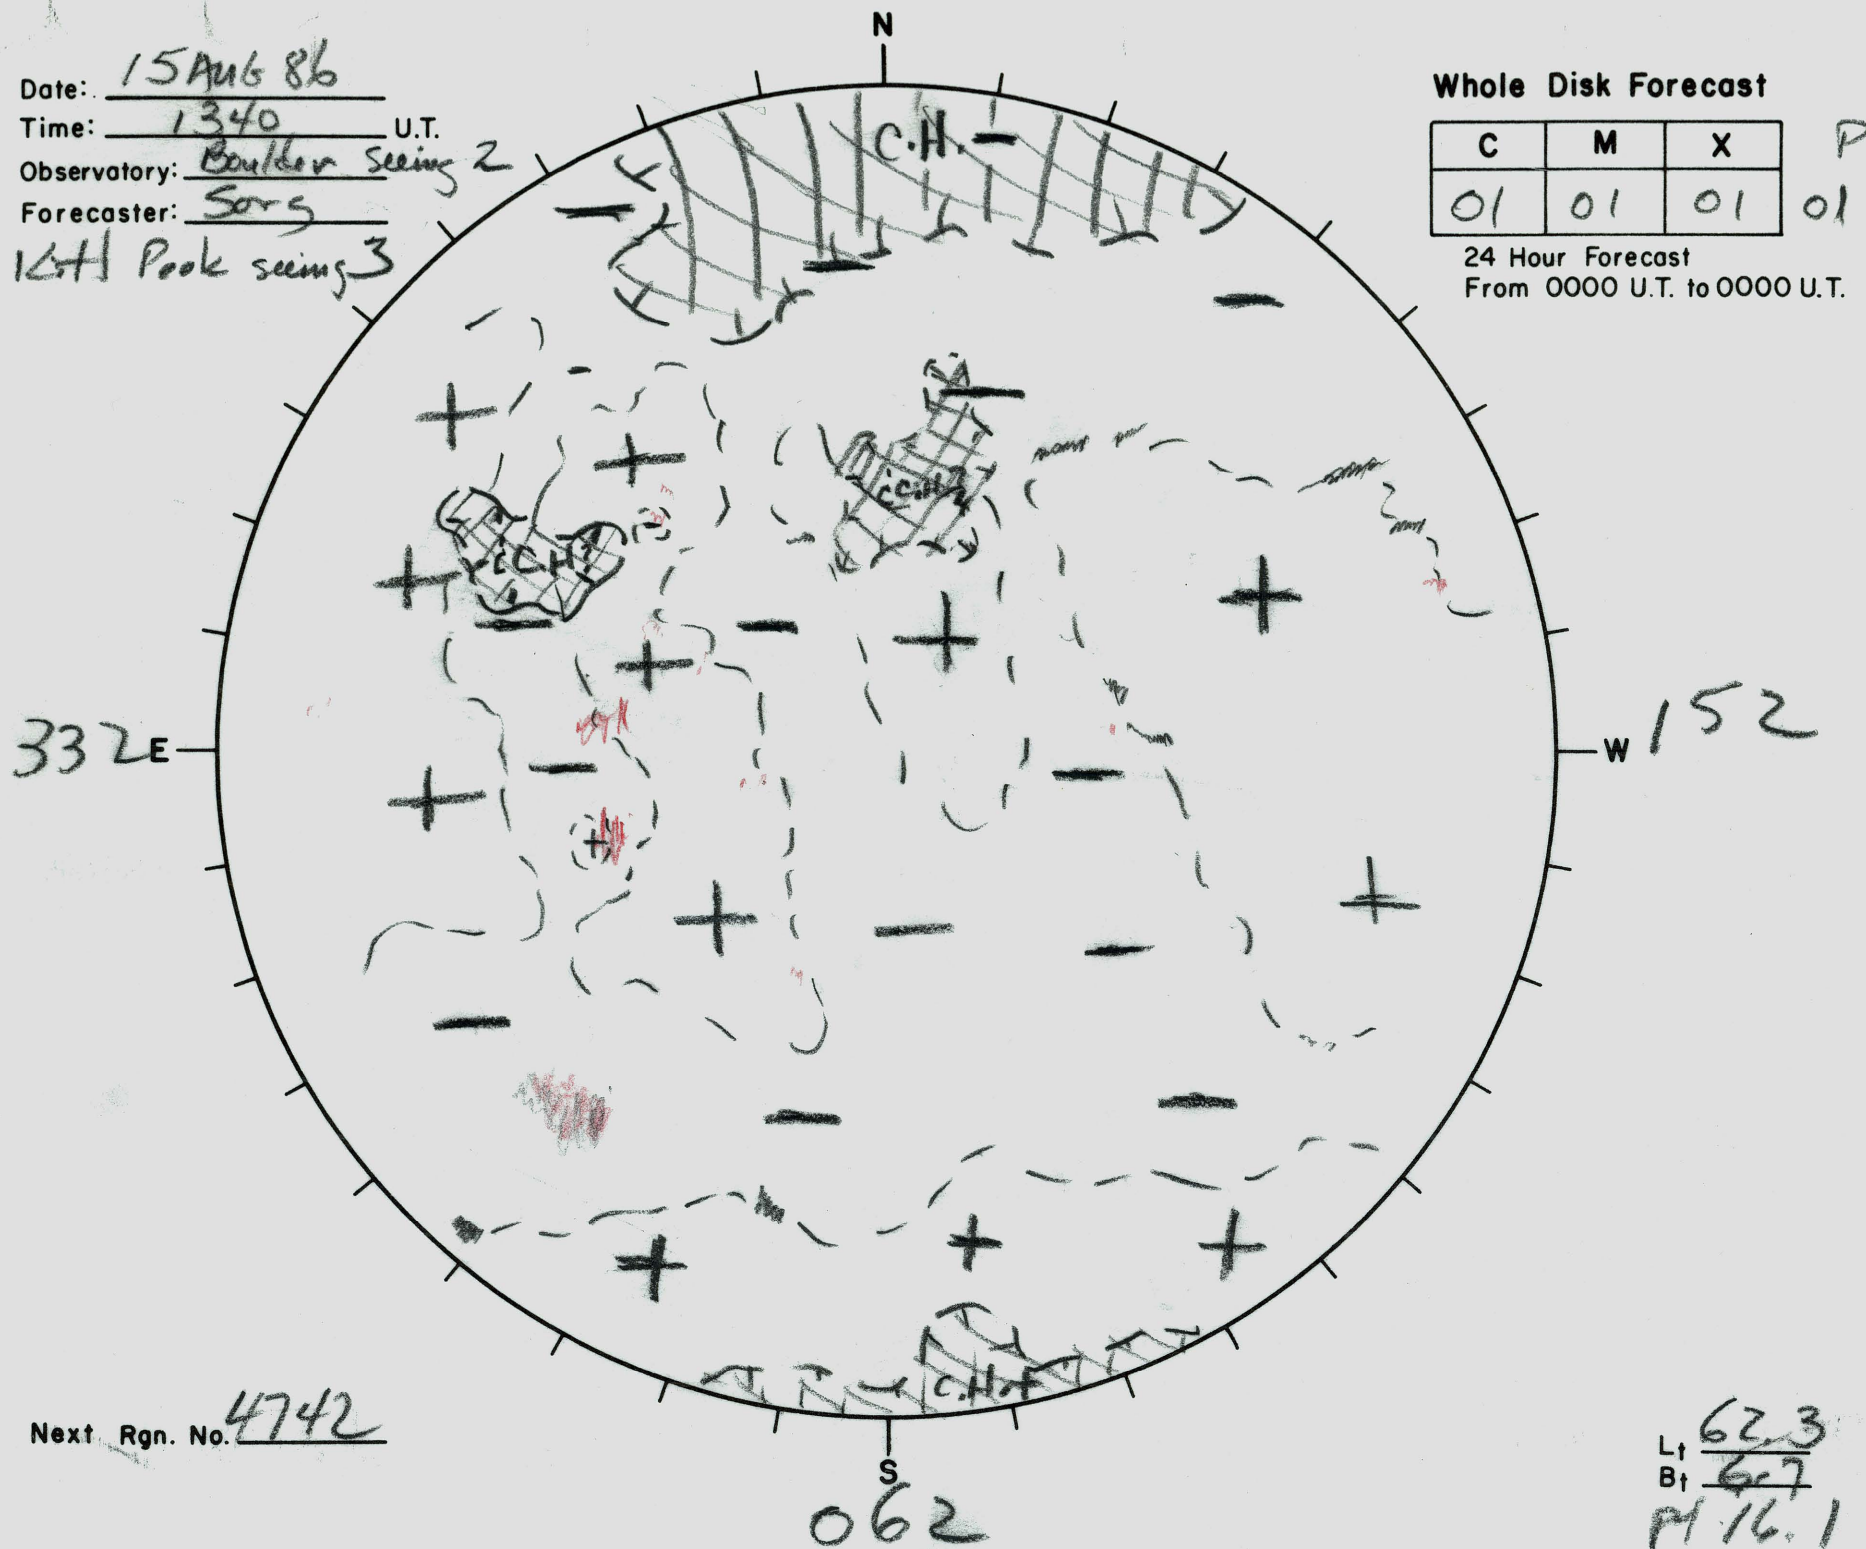

Date: 15 Aug 86

Time: 1340 U.T.

Observatory: Boulder Seism 2

Forecaster: Sorg

KTH Pook seism 3

Whole Disk Forecast

C	M	X	P
01	01	01	01

24 Hour Forecast  
From 0000 U.T. to 0000 U.T.

Next Rgn. No. 4742

L<sub>t</sub> 623  
B<sub>t</sub> 607  
P<sub>t</sub> 16.1