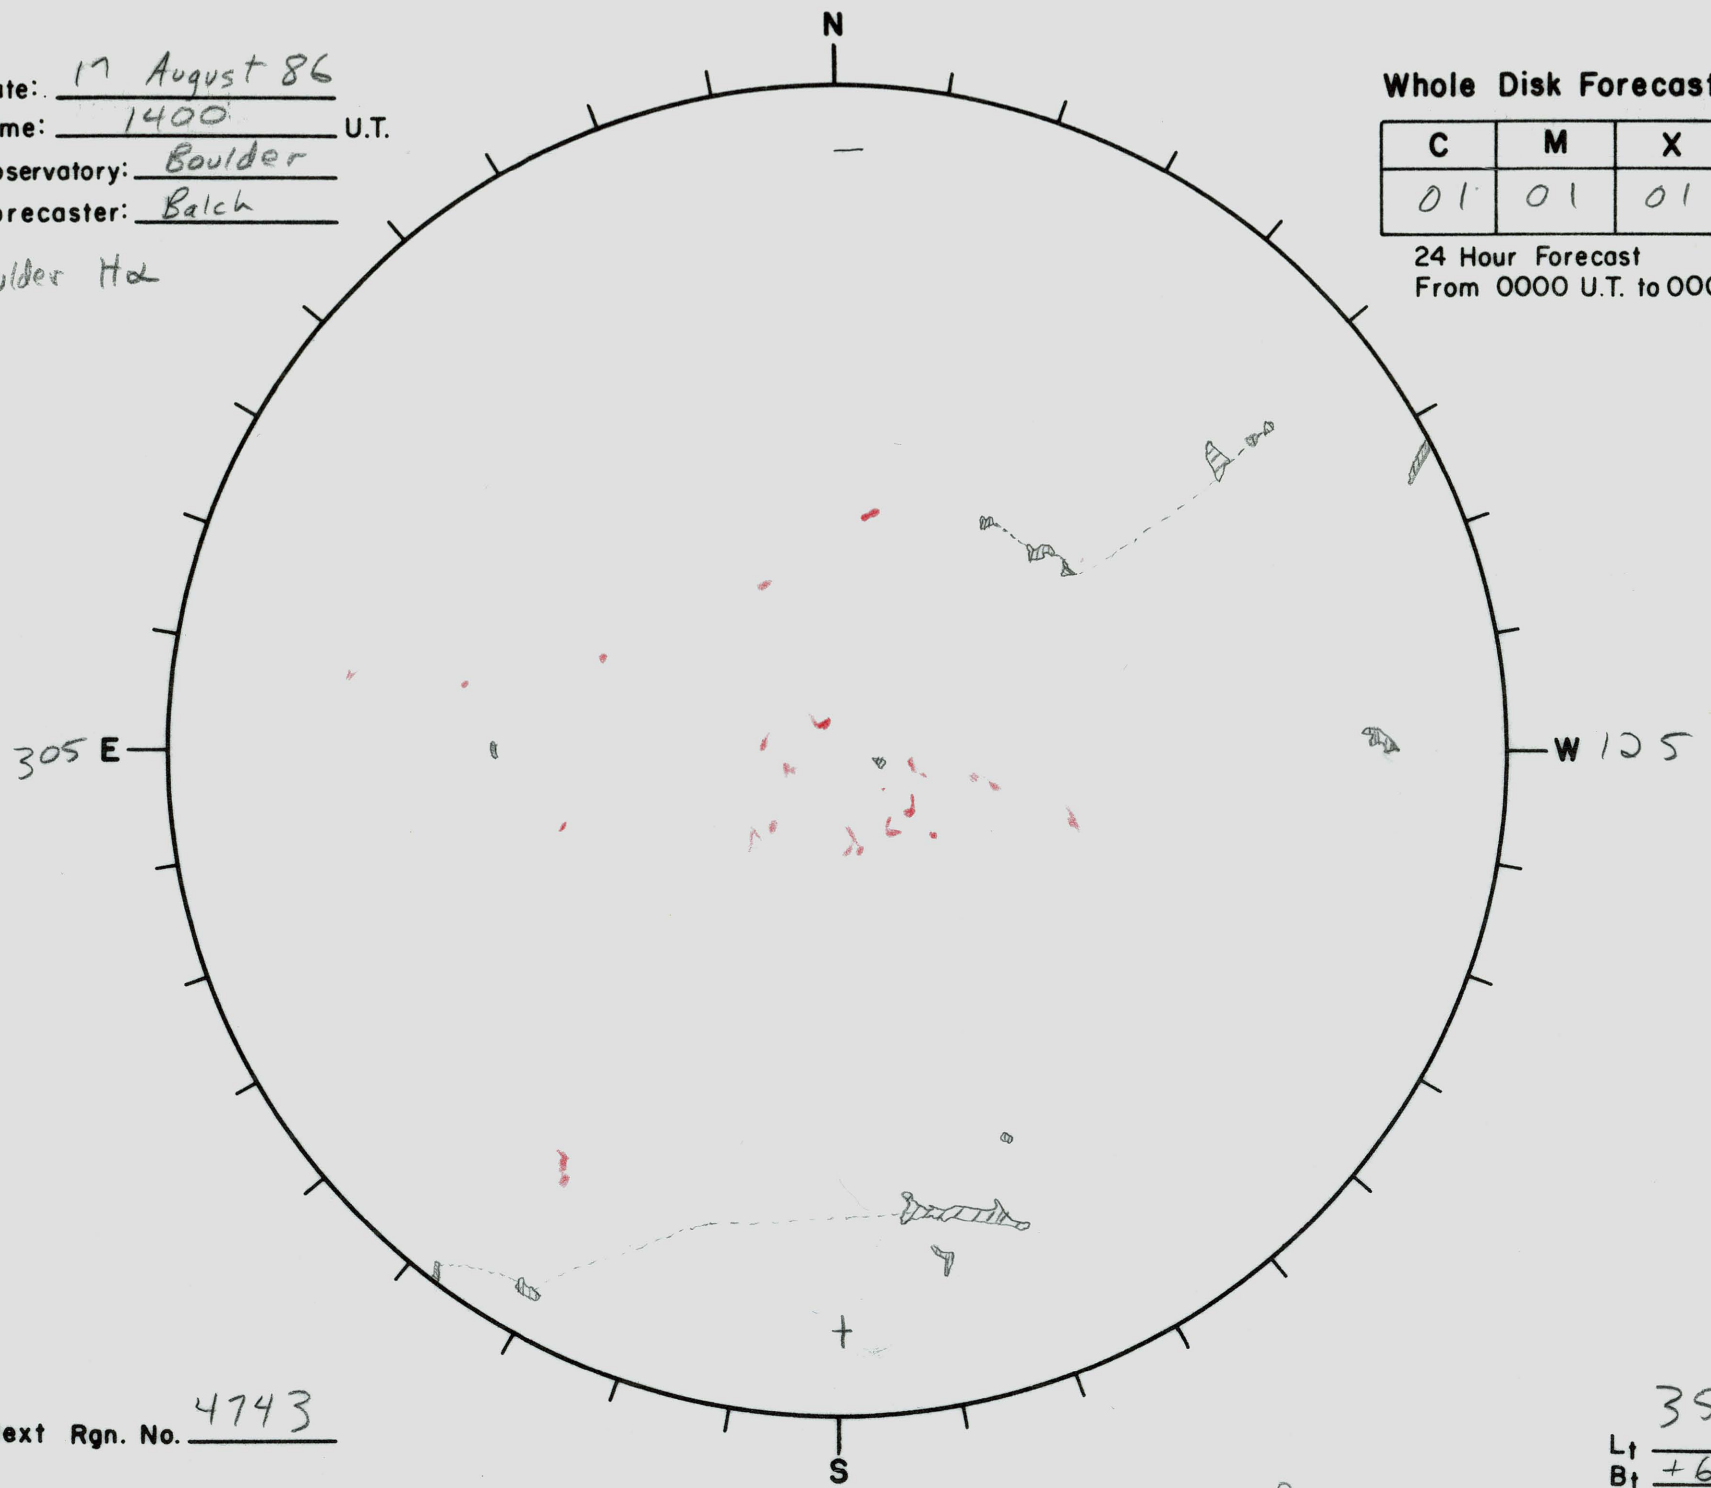

Date: 17 August 86
Time: 1400 U.T.
Observatory: Boulder
Forecaster: Balch

Whole Disk Forecast

C	M	X
01	01	01

24 Hour Forecast
From 0000 U.T. to 0000 U.T.

Poor Boulder H₂

Next Rgn. No. 4743

35.5
L_t
B_t +6.8
Pangle +16.8