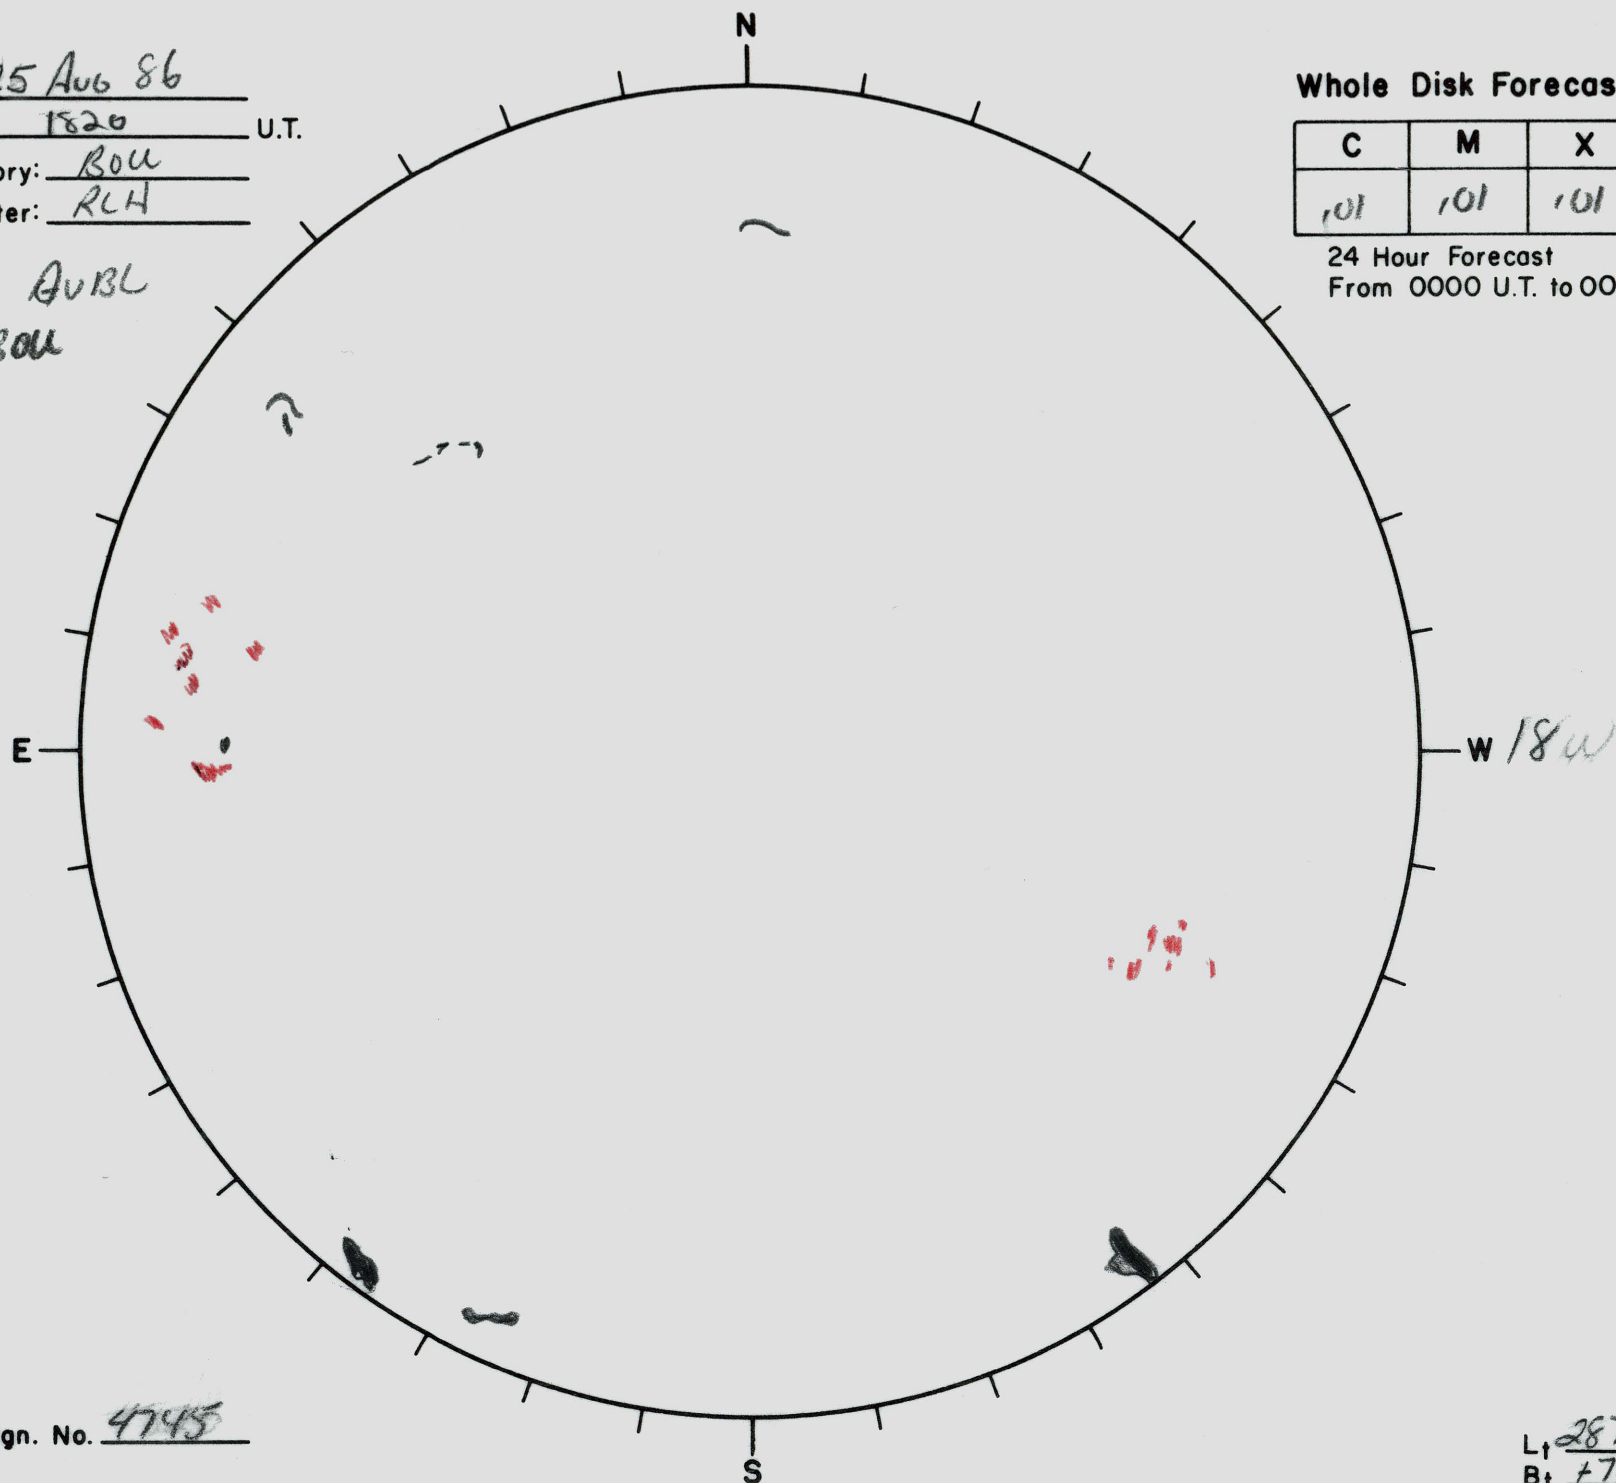

Date: 25 Aug 86
Time: 1820 U.T.
Observatory: BOU
Forecaster: RLH

Whole Disk Forecast

C	M	X	P
.01	.01	.01	.01

24 Hour Forecast
From 0000 U.T. to 0000 U.T.

NO DATA AUBL
EXCEPT BOU
H-ALPHA

Next Rgn. No. 4745

L_t 2876
B_t +7.1