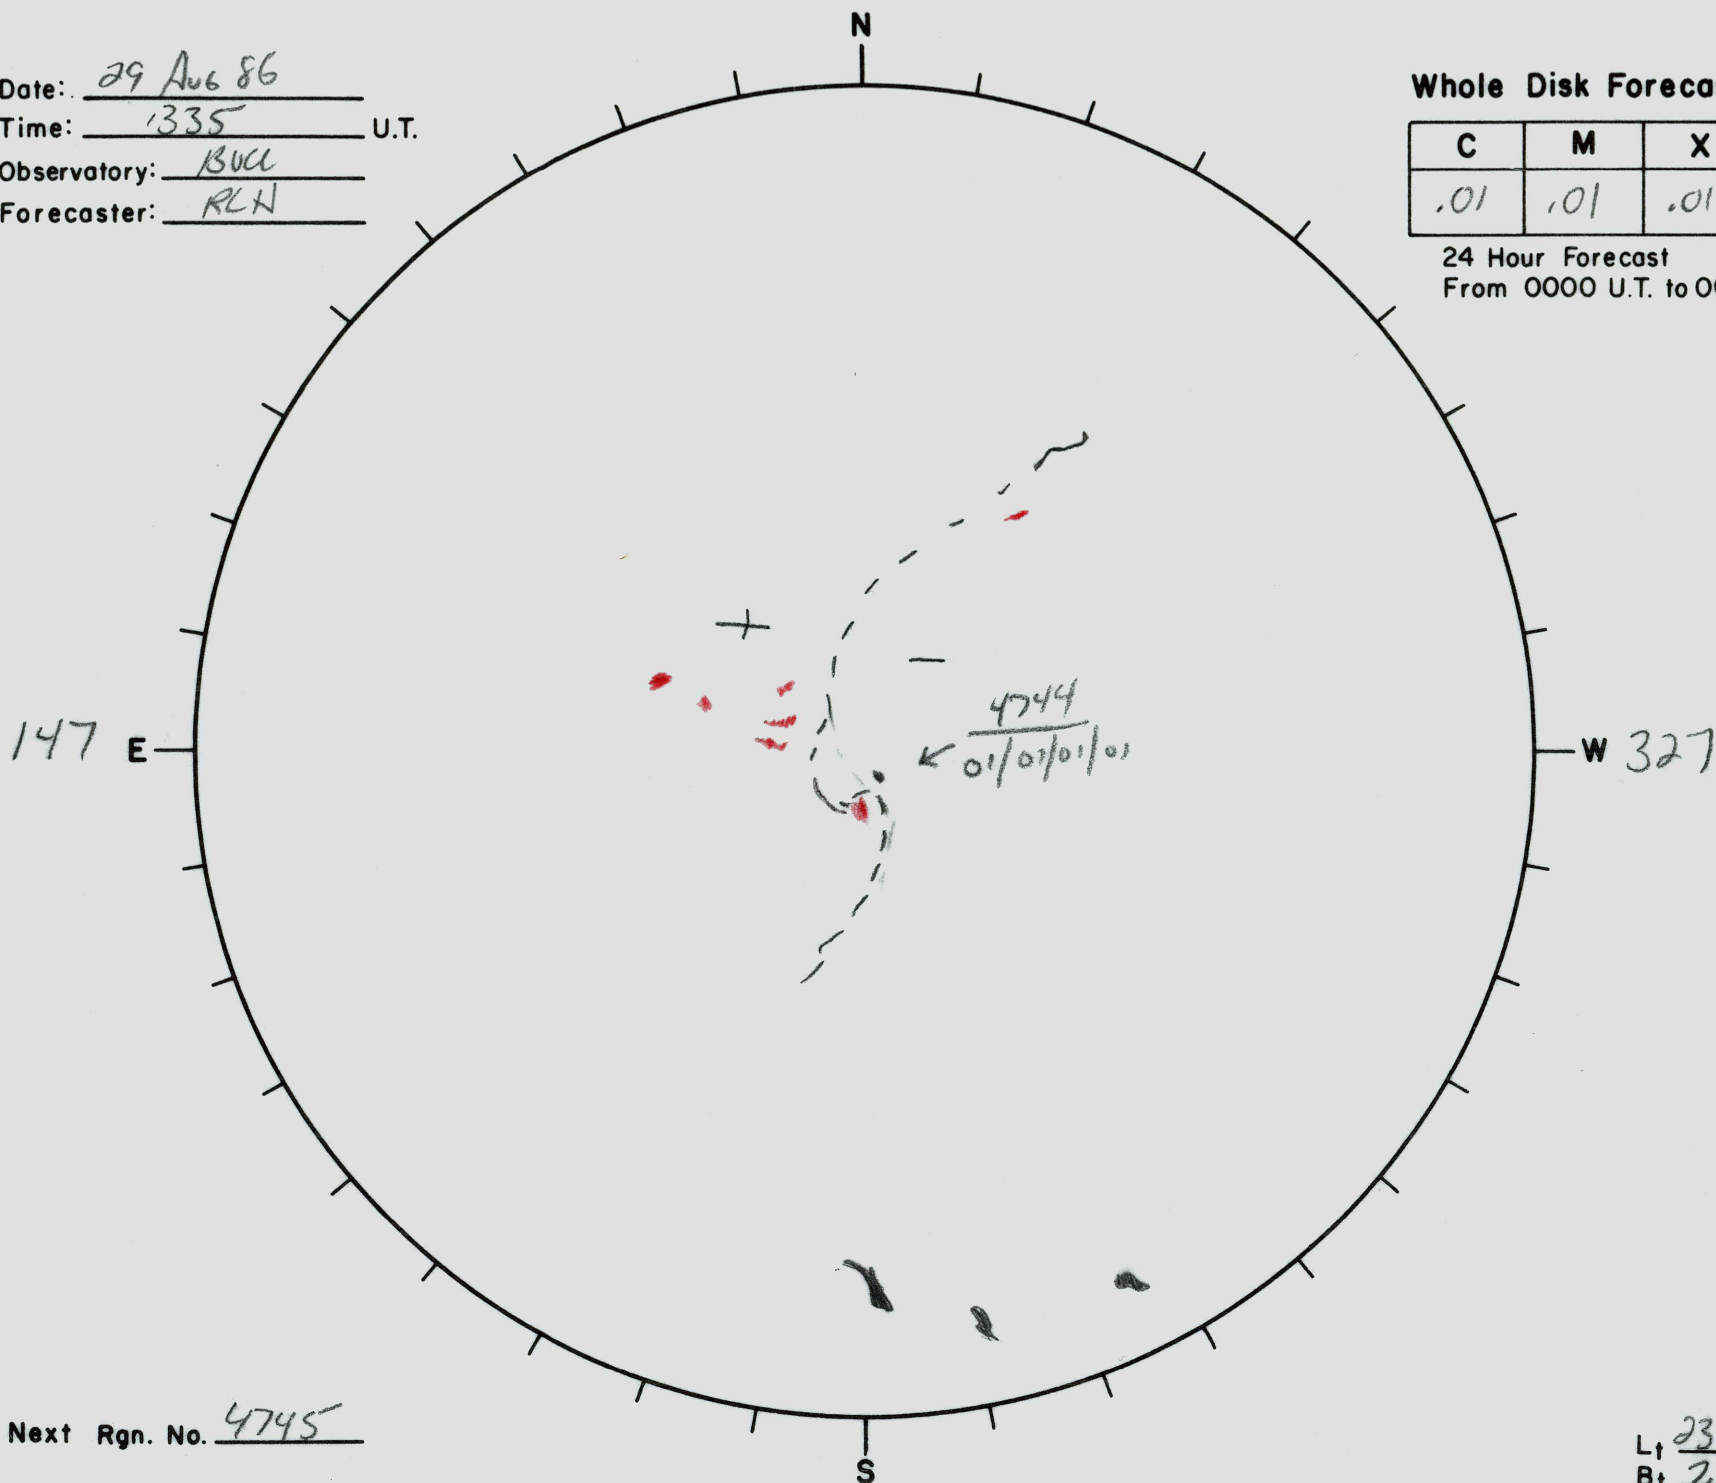

Date: 29 Aug 86
 Time: 1335 U.T.
 Observatory: BULL
 Forecaster: RLH

Whole Disk Forecast

C	M	X
.01	.01	.01

P
01

24 Hour Forecast
 From 0000 U.T. to 0000 U.T.

Next Rgn. No. 4745

L_t 237.5
 B_t 2.1